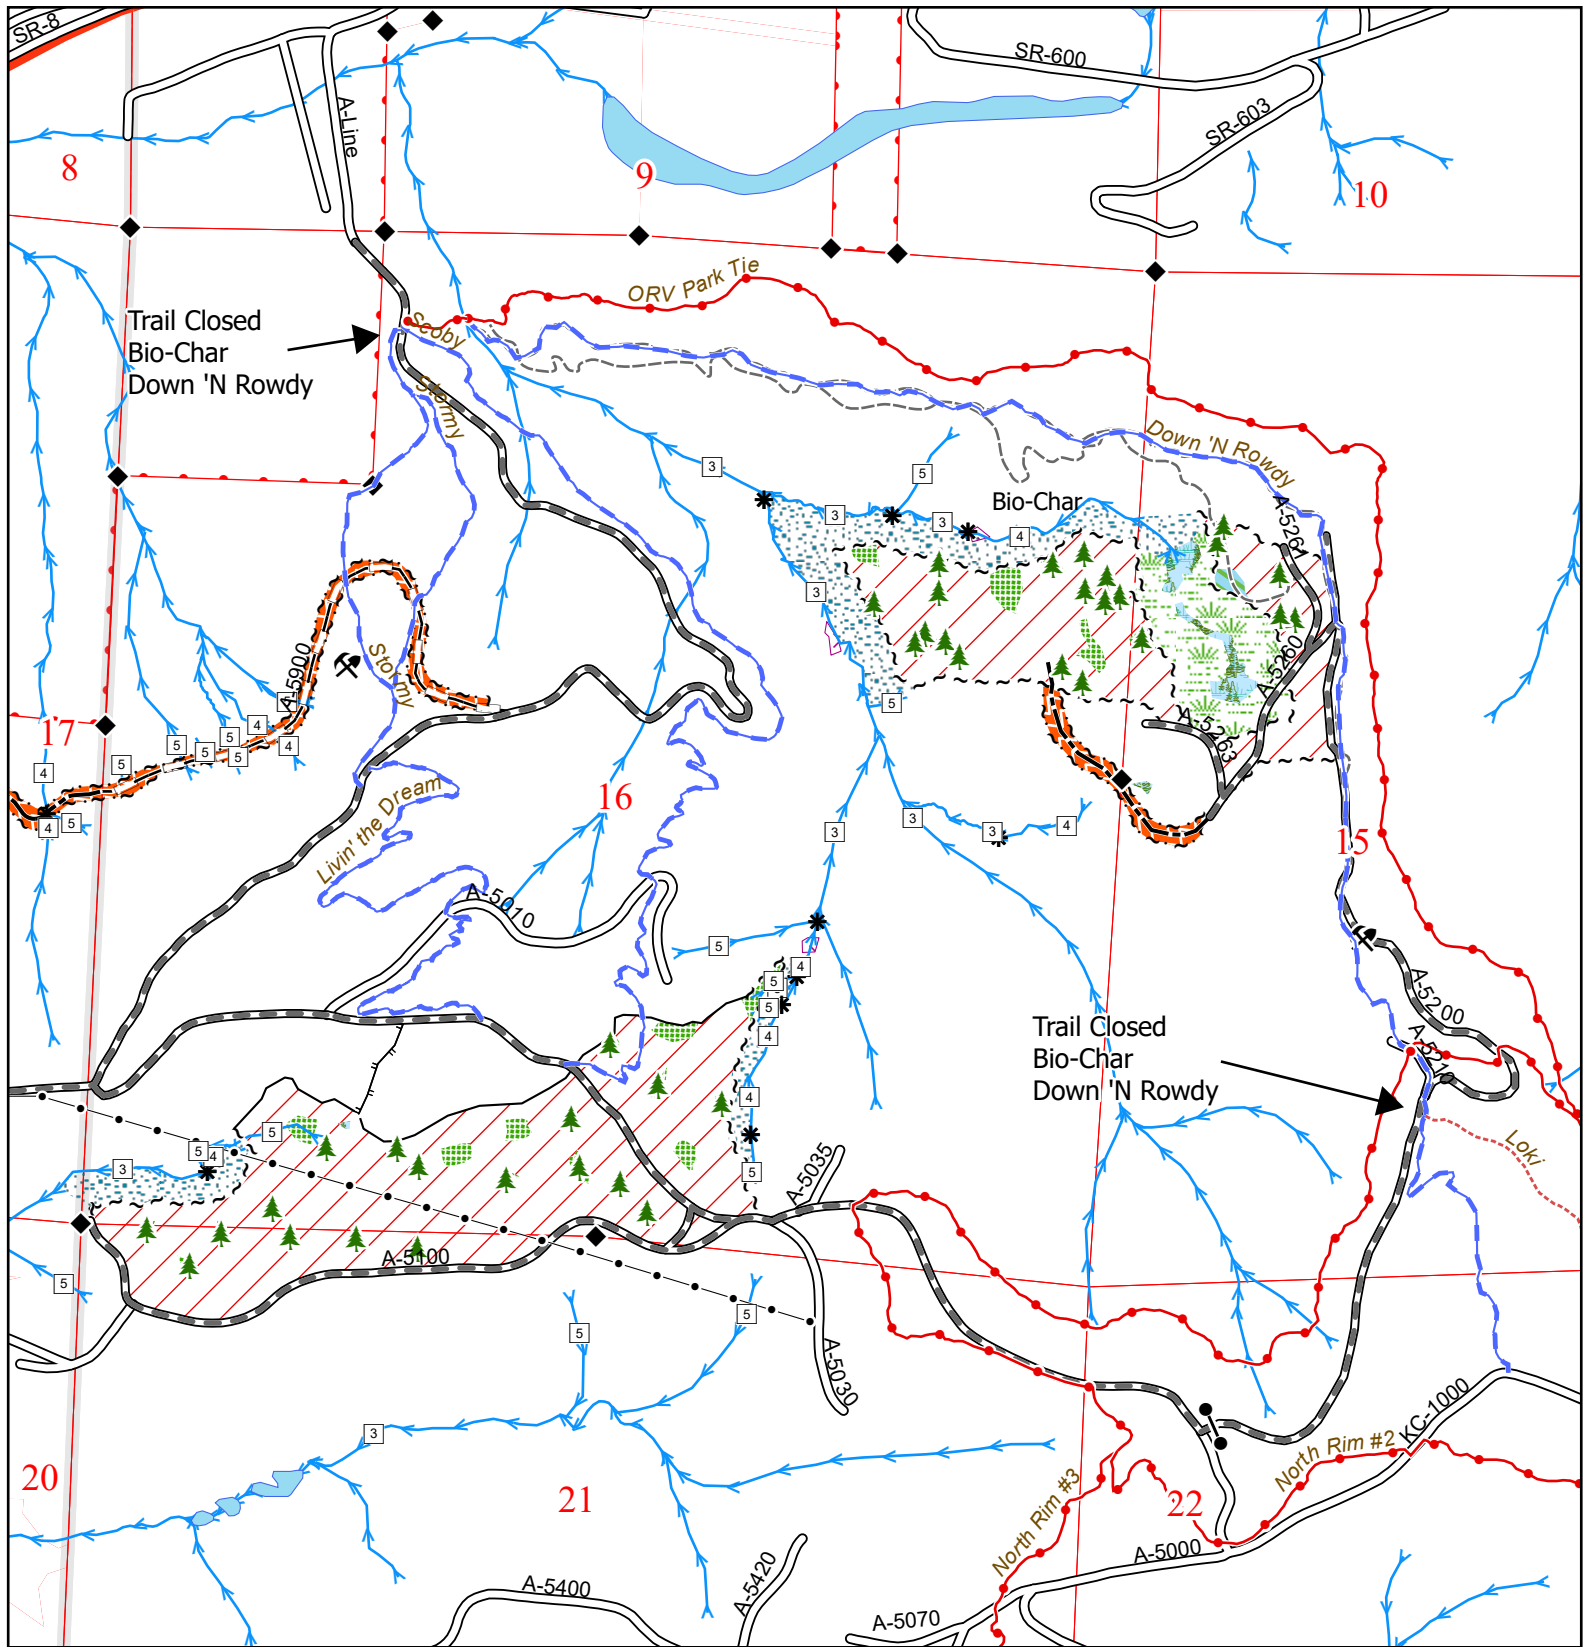

Trail Closures May 2026

- Mtn Bike
- Motorcycle/Quad
- - - Motorcycle
- Gate
- ⚡ Rock Pit
- 🌲 Leave Tree Area <1/4-acre
- Streams
- / / Sale Area
- Right of Way Unit