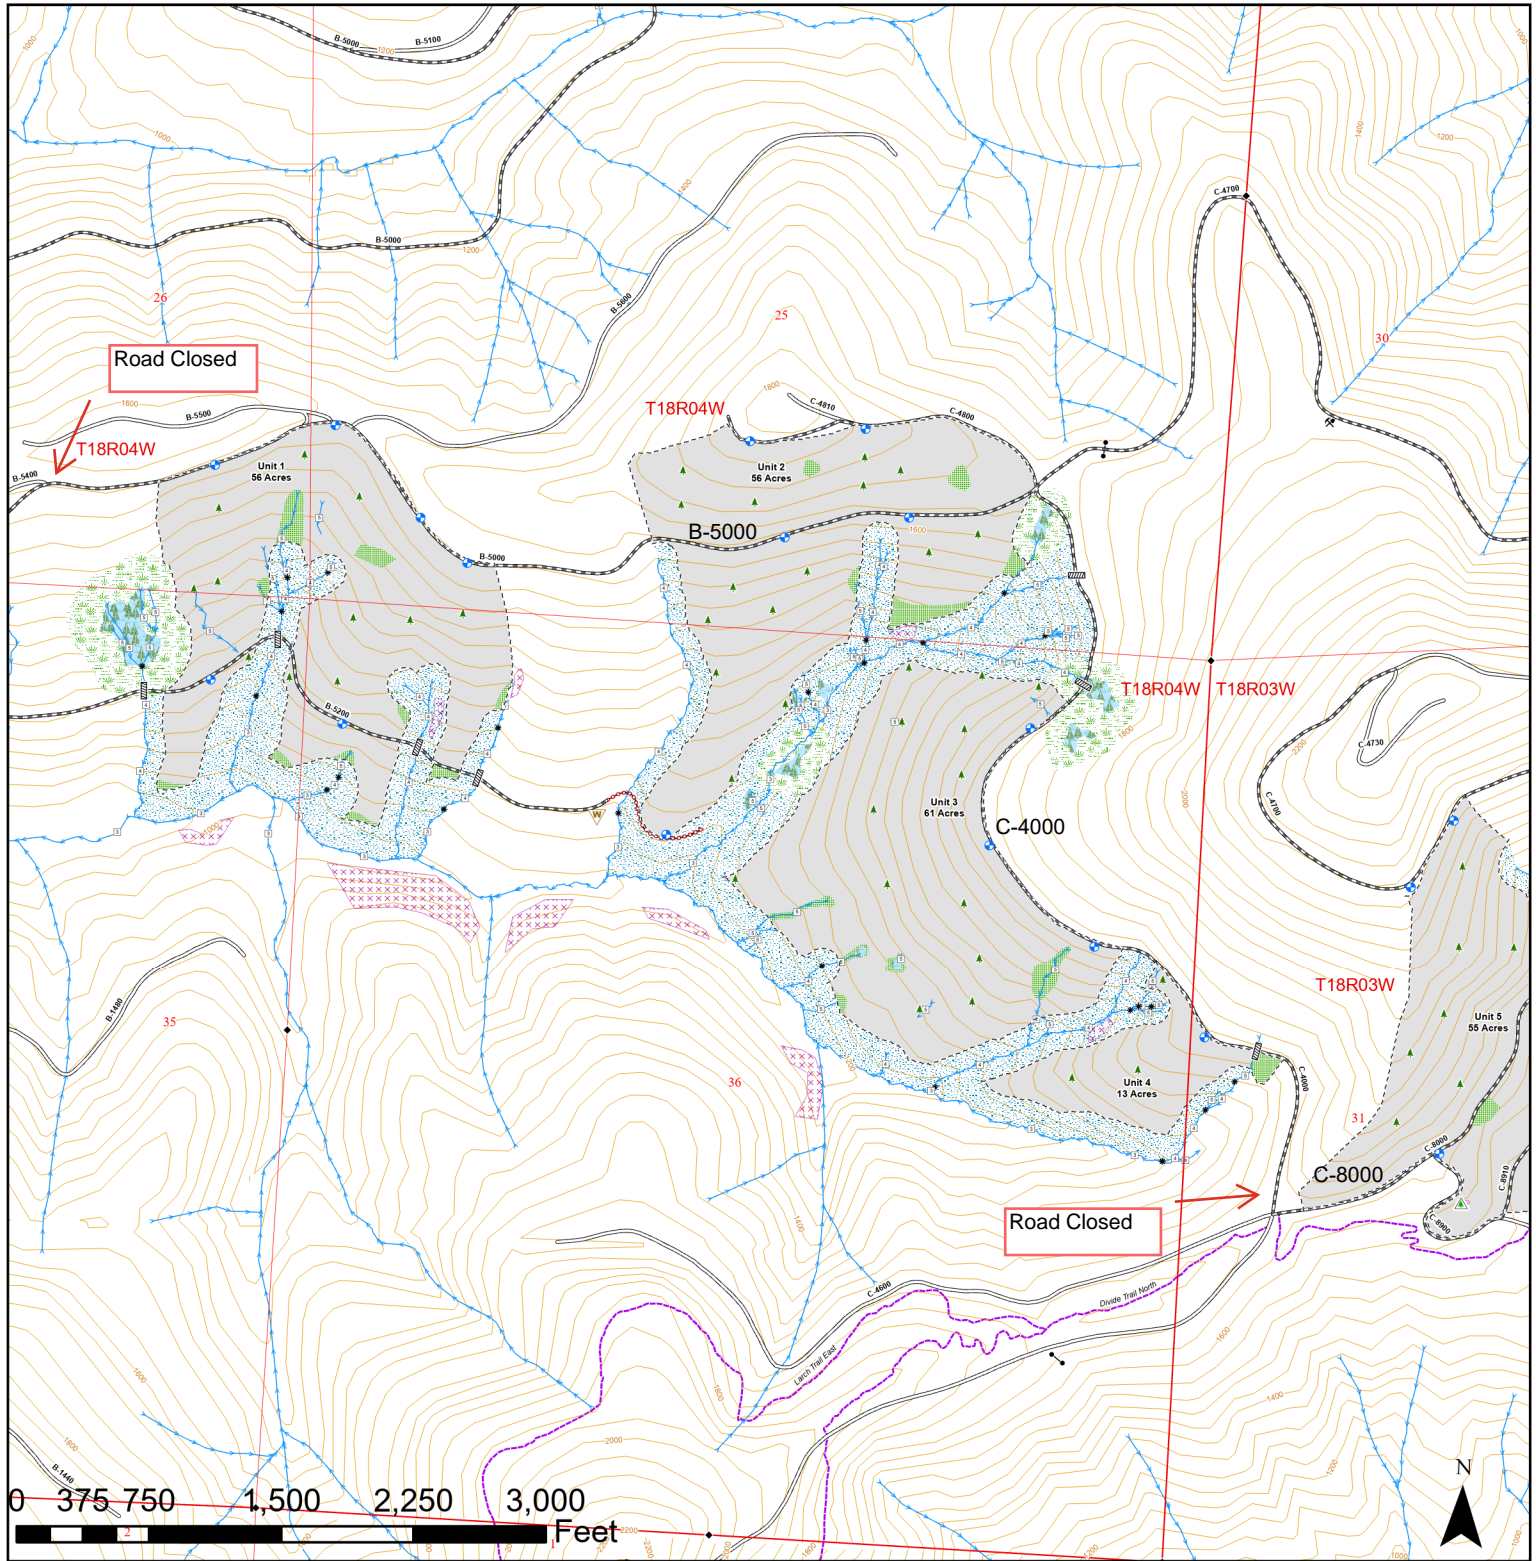

Marshmallow road Closures April 2026

#30-103589

Thurston County

- Existing Roads
- Required Pre-Haul Maintenance
- Required Abandonment
- Streams
- Contours 40-foot
- Variable Retention Harvest