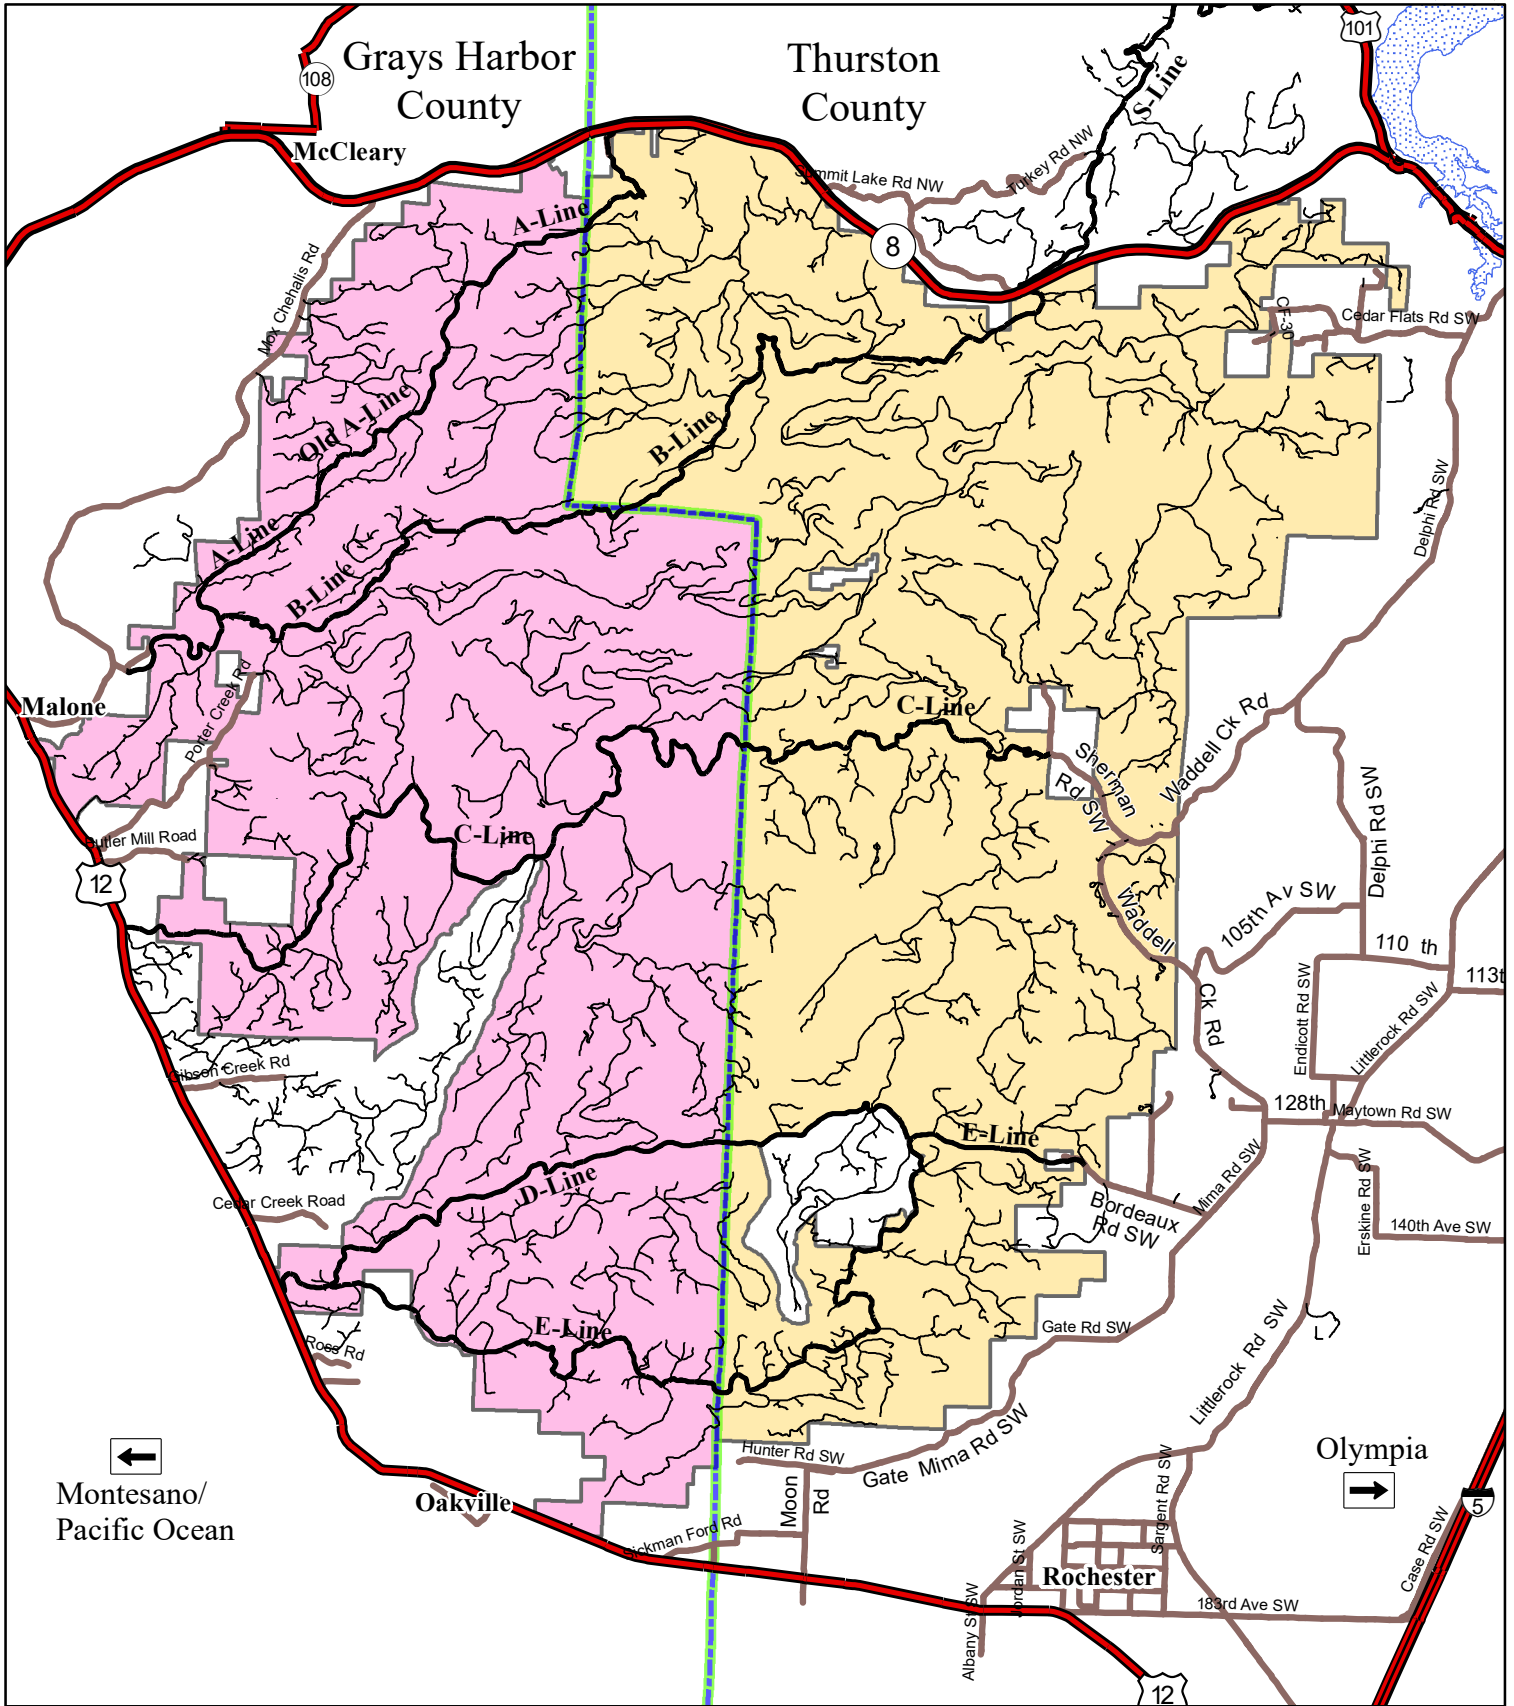

Capitol State Forest Brush Permit Areas 2025

Legend

- Grays Harbor County Brush Permit Area
- Thurston County Brush Permit Area
- County Boundaries
- Main Access Roads
- All-Weather Access Roads
- County Roads

**NATURAL
RESOURCES**