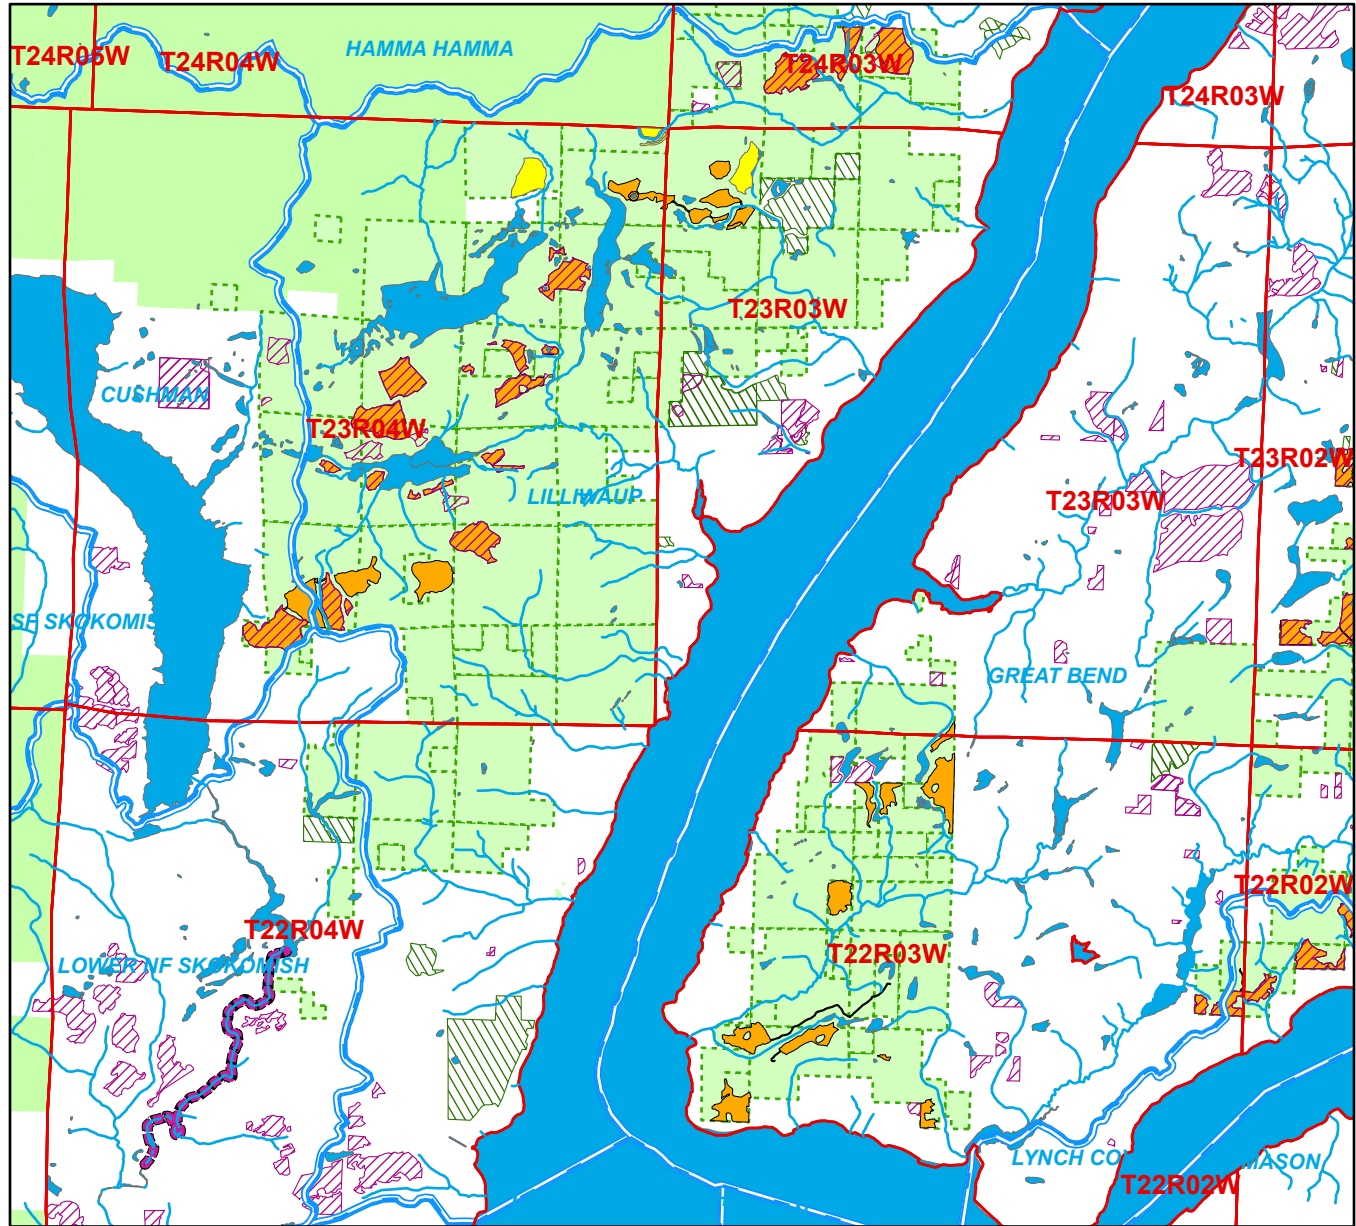

# Watershed Administrative Unit Map

Sale Name: SERENDIPITY  
 Sale District: HOODSPORT  
 Sale Date: January, 2025  
 Sale Location: T23R03W 6, T23R04W 1, 2  
 WAU: Lilliwaup  
 WAU Acres: 30346.0

This color map is produced by the Washington Department of Natural Resources (DNR), for discussion purposes only. If the copy you have is black and white, some of the information may not read correctly. Wetland locations are from the National Wetland Inventory (NWI) database. They are incomplete and may need field verification. The source data for this map is stored on the DNR's Geographic Information System. Although the DNR makes every reasonable effort to keep such data current, it cannot and does not accept liability for any errors or omissions. No warranty accompanies this material. Refer to the SEPA Checklist for additional detail.

- |                   |                |                    |             |
|-------------------|----------------|--------------------|-------------|
| 0 - 25 Years old  | Open Water     | Type 4 Streams     | Even-Aged   |
| 26 - 50 Years old | Wetlands (NWI) | 303D Listed Water  | Sold Sales  |
| 51 - 75 Years old | Type 1 Streams | 40-Ft. Contours    | Timber Sale |
| 76+ Years old     | Type 2 Streams | DNR-Managed Land   |             |
| Other/Unknown     | Type 3 Streams | DNR NAP's & NRCA's |             |

\*Sold Sales, Even-Aged and Uneven-Aged Approved represent data from last seven years only

Map created on: 9/4/2024