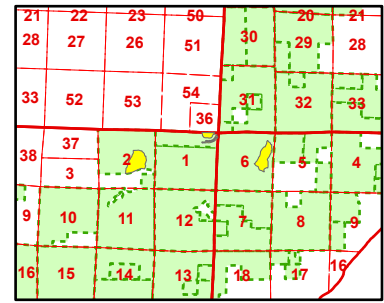

# Watershed Administrative Unit Map

Sale Name: SERENDIPITY  
 Sale District: HOODSPORT  
 Sale Date: January, 2025  
 Sale Location: T23R03W 6, T23R04W 1, 2  
 WAU: Lilliwaup  
 WAU Acres: 30346.0

This color map is produced by the Washington Department of Natural Resources (DNR), for discussion purposes only. If the copy you have is black and white, some of the information may not read correctly. Wetland locations are from the National Wetland Inventory (NWI) database. They are incomplete and may need field verification. The source data for this map is stored on the DNR's Geographic Information System. Although the DNR makes every reasonable effort to keep such data current, it cannot and does not accept liability for any errors or omissions. No warranty accompanies this material. Refer to the SEPA Checklist for additional detail.

- |                   |                |                    |             |
|-------------------|----------------|--------------------|-------------|
| 0 - 25 Years old  | Open Water     | Type 4 Streams     | Even-Aged   |
| 26 - 50 Years old | Wetlands (NWI) | 303D Listed Water  | Sold Sales  |
| 51 - 75 Years old | Type 1 Streams | 40-Ft. Contours    | Timber Sale |
| 76+ Years old     | Type 2 Streams | DNR-Managed Land   |             |
| Other/Unknown     | Type 3 Streams | DNR NAP's & NRCA's |             |