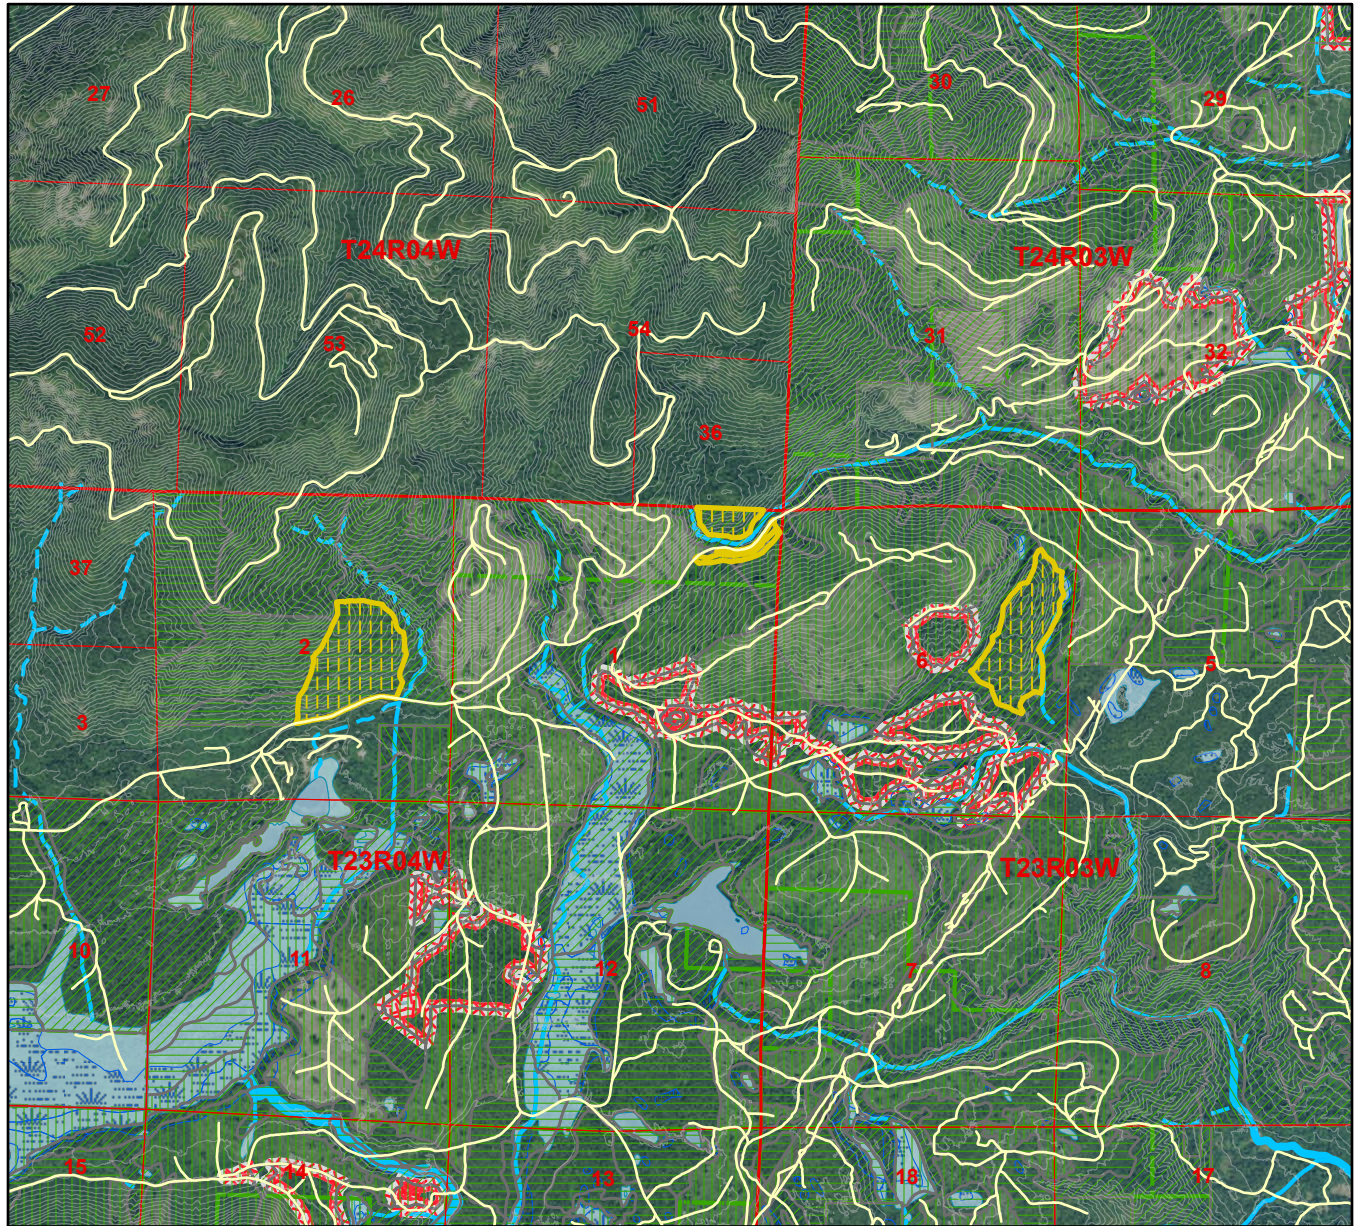

# Harvest Unit Adjacency Map

Sale Name: SERENDIPITY  
 Sale District: HOODSPORT  
 Sale Date: January, 2025  
 Sale Unit(s): All (5) Units  
 Sale Location: T23R03W 6, T23R04W 1, 2

21	22	23	50	19	20	21	22
28	27	26	51	30	29	28	27
33	52	53	54	31	32	33	34
38	37	2	1	6	5	4	3
9	10	11	12	7	8	9	10
16	15	14	13	18	17	16	15
24	22	23	24	19	20	21	22

This color map is produced by the Washington Department of Natural Resources (DNR), for discussion purposes only. If the copy you have is black and white, some of the information may not read correctly. Wetland locations are from the National Wetland Inventory (NWI) database. They are incomplete and may need field verification. The source data for this map is stored on the DNR's Geographic Information System. Although the DNR makes every reasonable effort to keep such data current, it cannot and does not accept liability for any errors or omissions. No warranty accompanies this material. Refer to the SEPA Checklist for additional detail.

- |                   |                |                    |             |
|-------------------|----------------|--------------------|-------------|
| 0 - 25 Years old  | Open Water     | Type 4 Streams     | Sold Sales  |
| 26 - 50 Years old | Wetlands (NWI) | 303D Listed Water  | Even-Aged   |
| 51 - 75 Years old | Type 1 Streams | DNR-Managed Land   | SERENDIPITY |
| 76+ Years old     | Type 2 Streams | DNR NAP's & NRCA's | Timber Sale |
| Other/Unknown     | Type 3 Streams |                    |             |

\*Sold Sales represent data from last 7 years only

Map created on: 9/4/2024