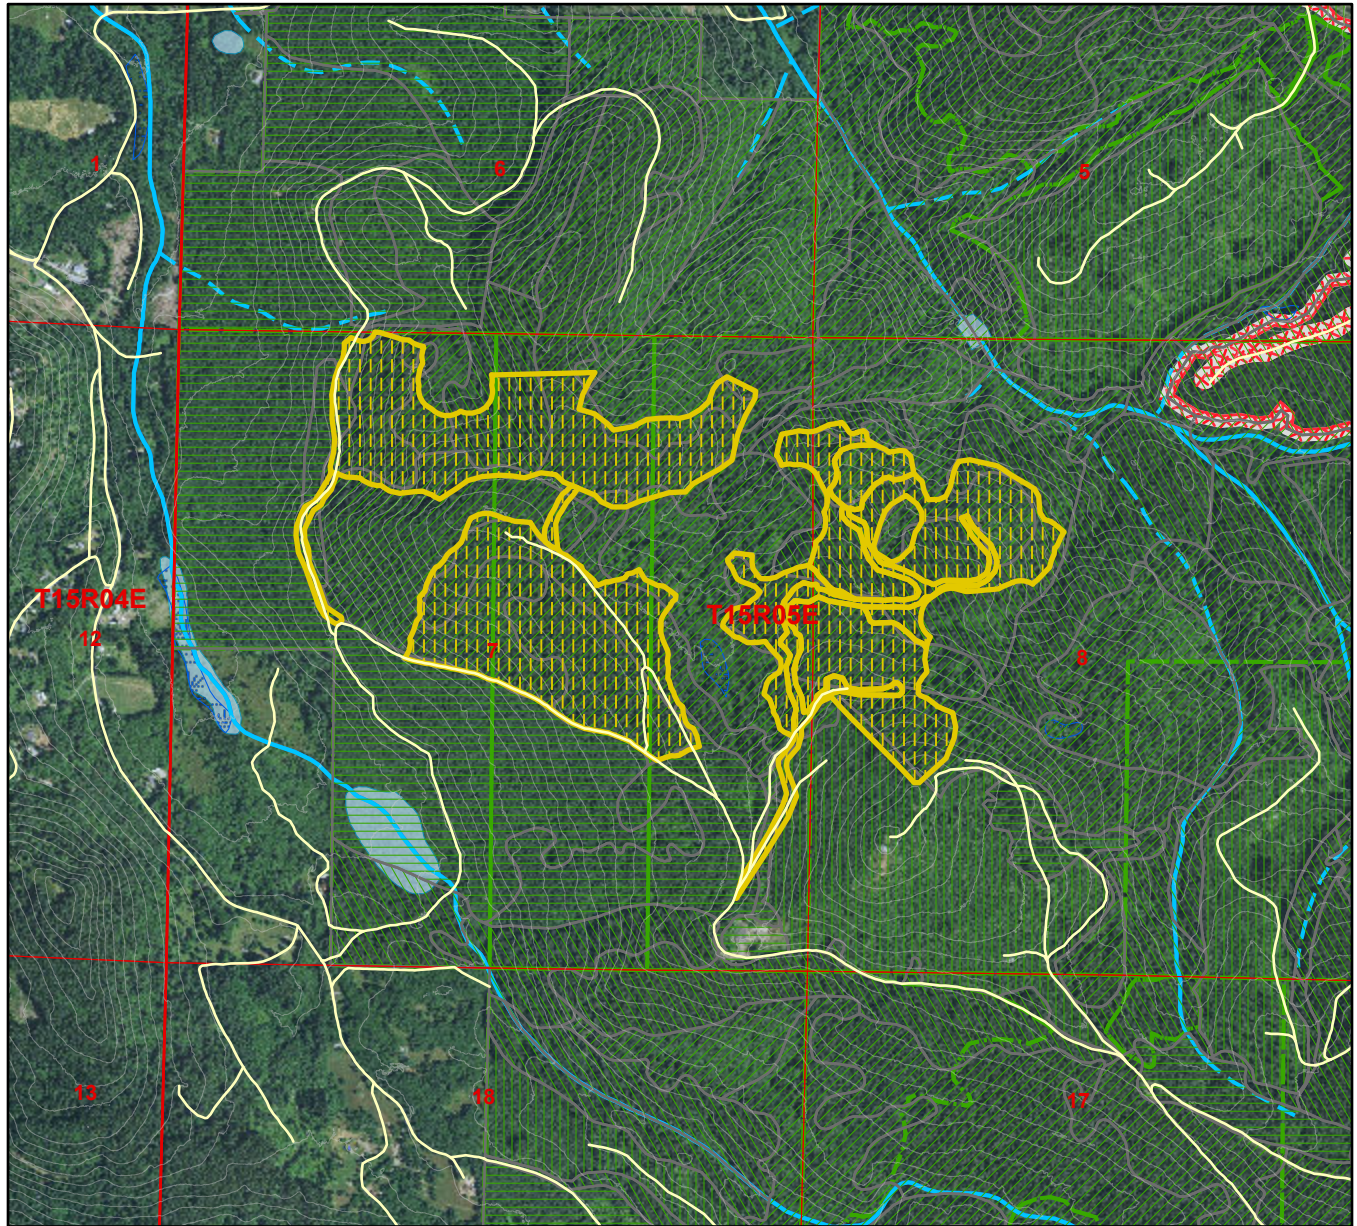

Harvest Unit Adjacency Map

Sale Name: JECKLE VRH VDT
 Sale District: ELBE
 Sale Date: November, 2024
 Sale Unit(s): All (8) Units
 Sale Location: T15R05E 7, 8

35	36	31	32	33	34
2	1	6	5	4	3
11	12	7	8	9	10
14	13	18	17	16	15
23	24	19	20	21	22

This color map is produced by the Washington Department of Natural Resources (DNR), for discussion purposes only. If the copy you have is black and white, some of the information may not read correctly. Wetland locations are from the National Wetland Inventory (NWI) database. They are incomplete and may need field verification. The source data for this map is stored on the DNR's Geographic Information System. Although the DNR makes every reasonable effort to keep such data current, it cannot and does not accept liability for any errors or omissions. No warranty accompanies this material. Refer to the SEPA Checklist for additional detail.

- | | | | |
|-------------------|----------------|--------------------|----------------|
| 0 - 25 Years old | Open Water | Type 4 Streams | Sold Sales |
| 26 - 50 Years old | Wetlands (NWI) | 303D Listed Water | Even-Aged |
| 51 - 75 Years old | Type 1 Streams | DNR-Managed Land | JECKLE VRH VDT |
| 76+ Years old | Type 2 Streams | DNR NAP's & NRCA's | Timber Sale |
| Other/Unknown | Type 3 Streams | | |

*Sold Sales represent data from last 7 years only

Map created on: 7/23/2024