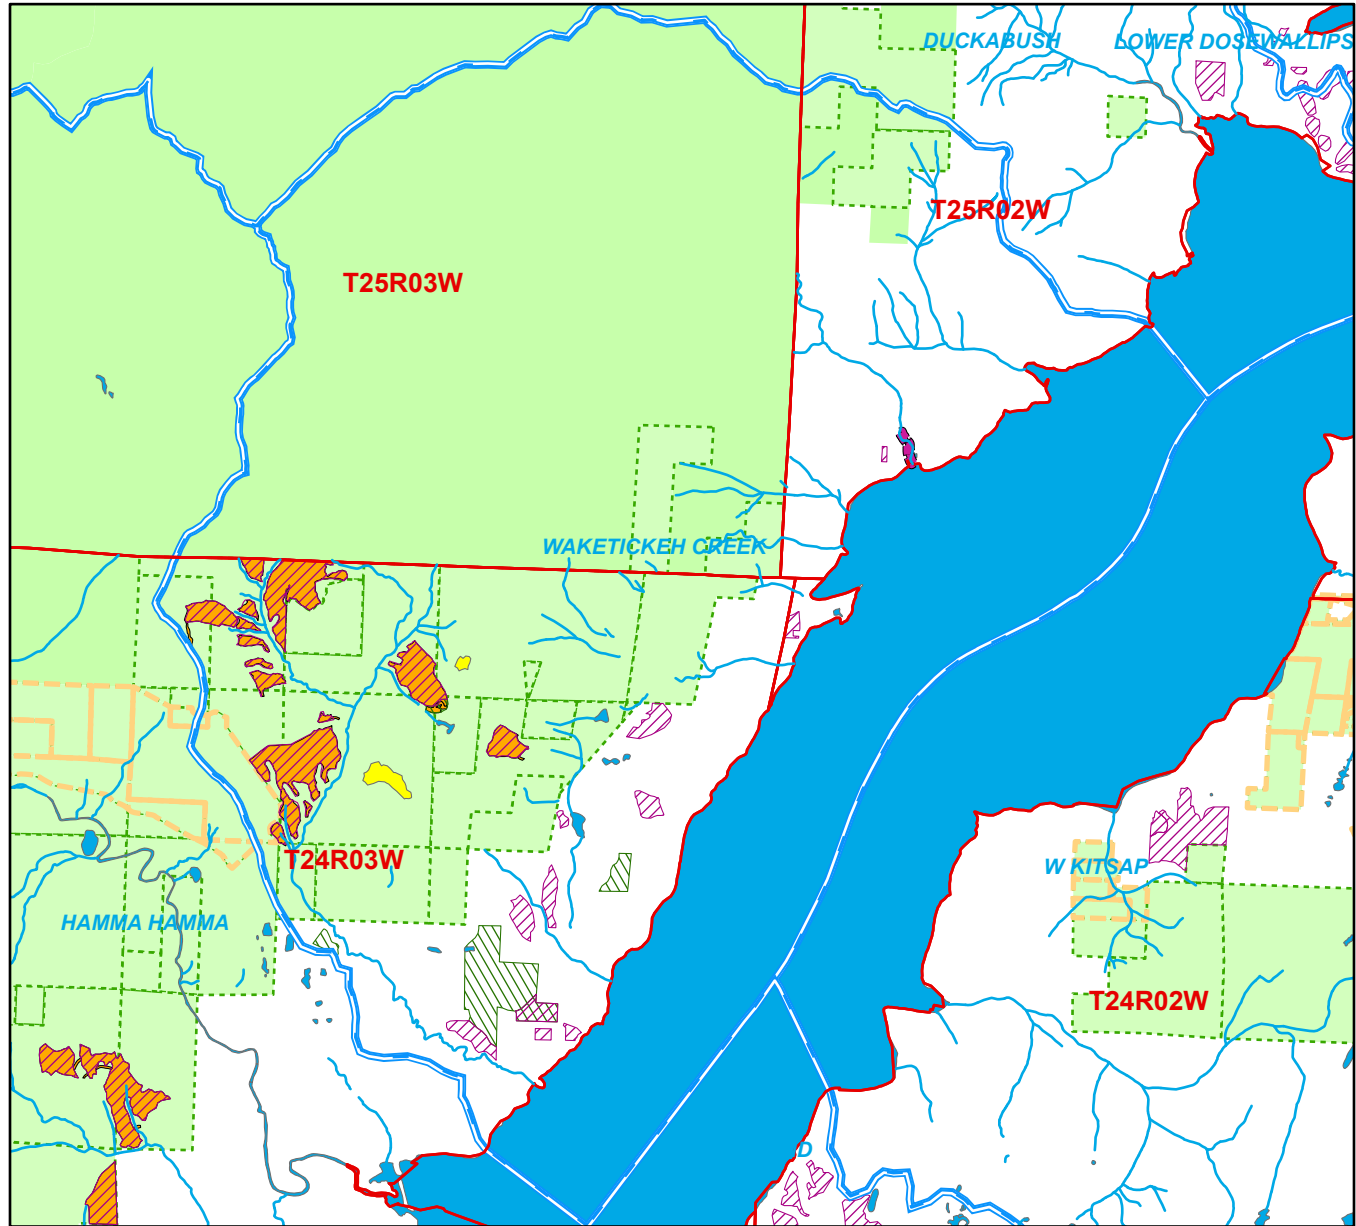

Watershed Administrative Unit Map

Sale Name: 2510 CEDAR SALVAGE
 Sale District: HOODSPORT
 Sale Date: October, 2024
 Sale Location: T24R03W 2, 10
 WAU: Waketickeh Creek
 WAU Acres: 16304.2

This color map is produced by the Washington Department of Natural Resources (DNR), for discussion purposes only. If the copy you have is black and white, some of the information may not read correctly. Wetland locations are from the National Wetland Inventory (NWI) database. They are incomplete and may need field verification. The source data for this map is stored on the DNR's Geographic Information System. Although the DNR makes every reasonable effort to keep such data current, it cannot and does not accept liability for any errors or omissions. No warranty accompanies this material. Refer to the SEPA Checklist for additional detail.

- | | | | |
|-------------------|----------------|--------------------|-------------|
| 0 - 25 Years old | Open Water | Type 4 Streams | Even-Aged |
| 26 - 50 Years old | Wetlands (NWI) | 303D Listed Water | Sold Sales |
| 51 - 75 Years old | Type 1 Streams | 40-Ft. Contours | Timber Sale |
| 76+ Years old | Type 2 Streams | DNR-Managed Land | |
| Other/Unknown | Type 3 Streams | DNR NAP's & NRCA's | |

*Sold Sales, Even-Aged and Uneven-Aged Approved represent data from last seven years only

Map created on: 7/30/2024