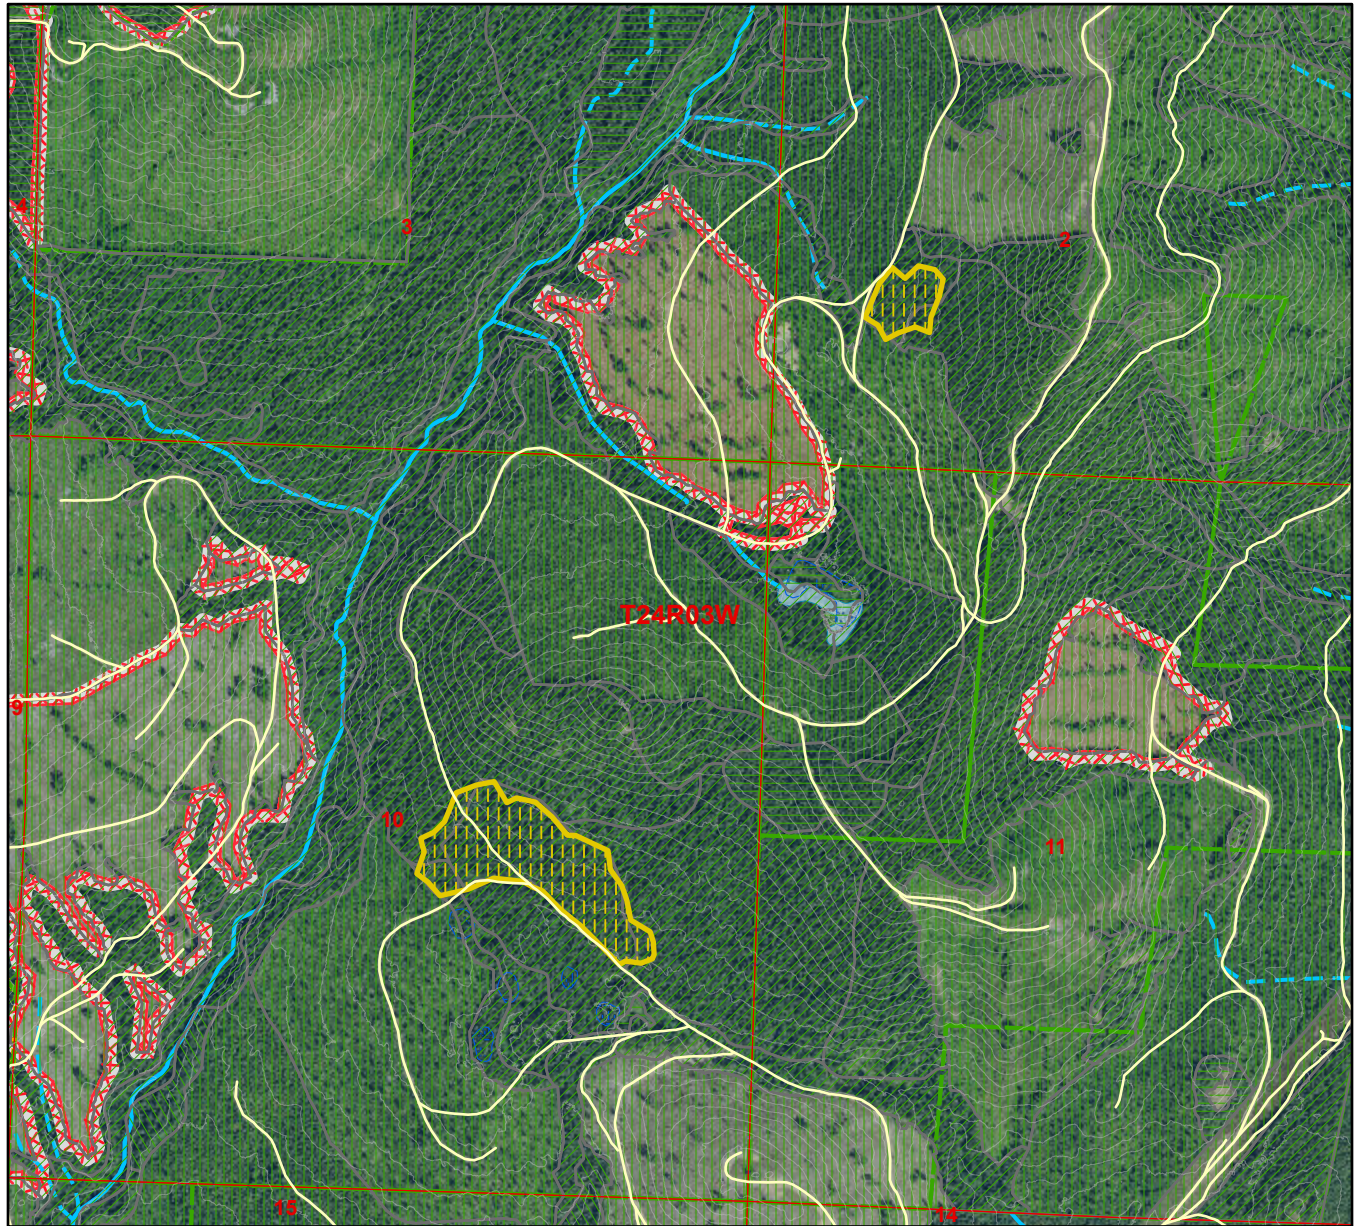

Harvest Unit Adjacency Map

Sale Name: 2510 CEDAR SALVAGE
 Sale District: HOODSPORT
 Sale Date: October, 2024
 Sale Unit(s): All (2) Units
 Sale Location: T24R03W 2, 10

This color map is produced by the Washington Department of Natural Resources (DNR), for discussion purposes only. If the copy you have is black and white, some of the information may not read correctly. Wetland locations are from the National Wetland Inventory (NWI) database. They are incomplete and may need field verification. The source data for this map is stored on the DNR's Geographic Information System. Although the DNR makes every reasonable effort to keep such data current, it cannot and does not accept liability for any errors or omissions. No warranty accompanies this material. Refer to the SEPA Checklist for additional detail.

- | | | | |
|-------------------|----------------|--------------------|--------------------|
| 0 - 25 Years old | Open Water | Type 4 Streams | Sold Sales |
| 26 - 50 Years old | Wetlands (NWI) | 303D Listed Water | Even-Aged |
| 51 - 75 Years old | Type 1 Streams | DNR-Managed Land | 2510 CEDAR SALVAGE |
| 76+ Years old | Type 2 Streams | DNR NAP's & NRCA's | |
| Other/Unknown | Type 3 Streams | Timber Sale | |

*Sold Sales represent data from last 7 years only

Map created on: 7/30/2024