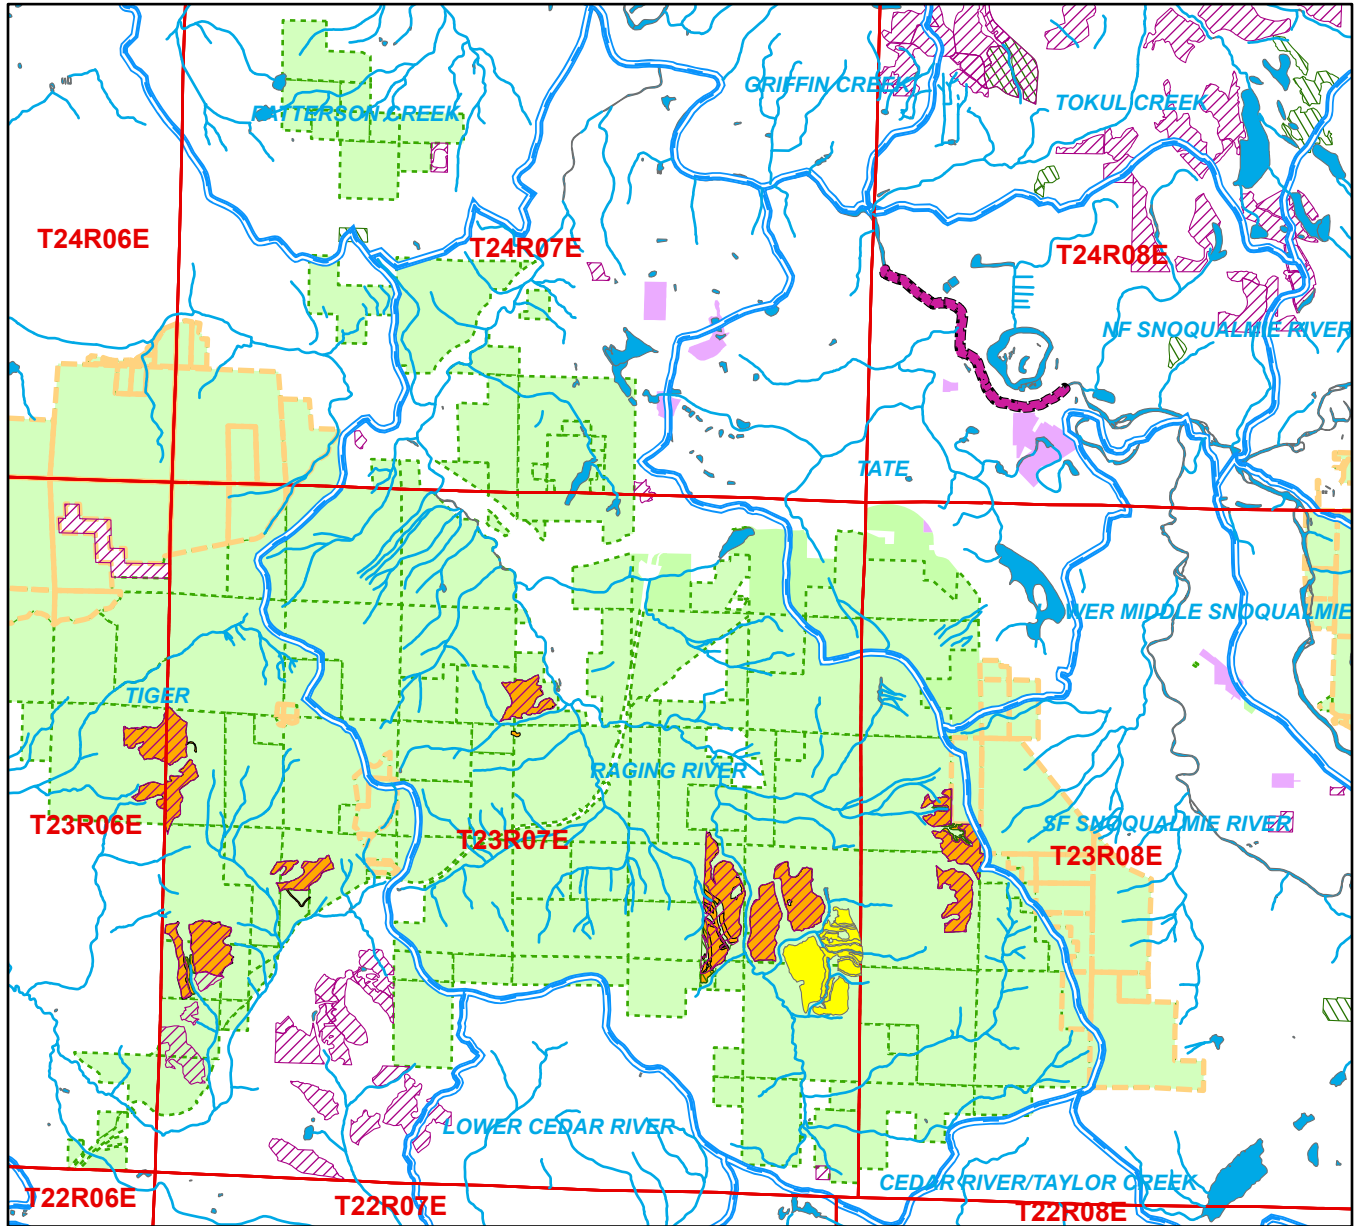

Watershed Administrative Unit Map

Sale Name: BREWED AWAKENING VRH AND RMZ TH'N
 Sale District: SNOQUALMIE
 Sale Date: December, 2024
 Sale Location: T23R07E 24, 25, T23R08E 19, 30
 WAU: Raging River
 WAU Acres: 22472.1

This color map is produced by the Washington Department of Natural Resources (DNR), for discussion purposes only. If the copy you have is black and white, some of the information may not read correctly. Wetland locations are from the National Wetland Inventory (NWI) database. They are incomplete and may need field verification. The source data for this map is stored on the DNR's Geographic Information System. Although the DNR makes every reasonable effort to keep such data current, it cannot and does not accept liability for any errors or omissions. No warranty accompanies this material. Refer to the SEPA Checklist for additional detail.

- | | | | |
|-------------------|----------------|--------------------|-------------|
| 0 - 25 Years old | Open Water | Type 4 Streams | Even-Aged |
| 26 - 50 Years old | Wetlands (NWI) | 303D Listed Water | Sold Sales |
| 51 - 75 Years old | Type 1 Streams | 40-Ft. Contours | Timber Sale |
| 76+ Years old | Type 2 Streams | DNR-Managed Land | |
| Other/Unknown | Type 3 Streams | DNR NAP's & NRCA's | |

*Sold Sales, Even-Aged and Uneven-Aged Approved represent data from last seven years only

Map created on: 7/29/2024