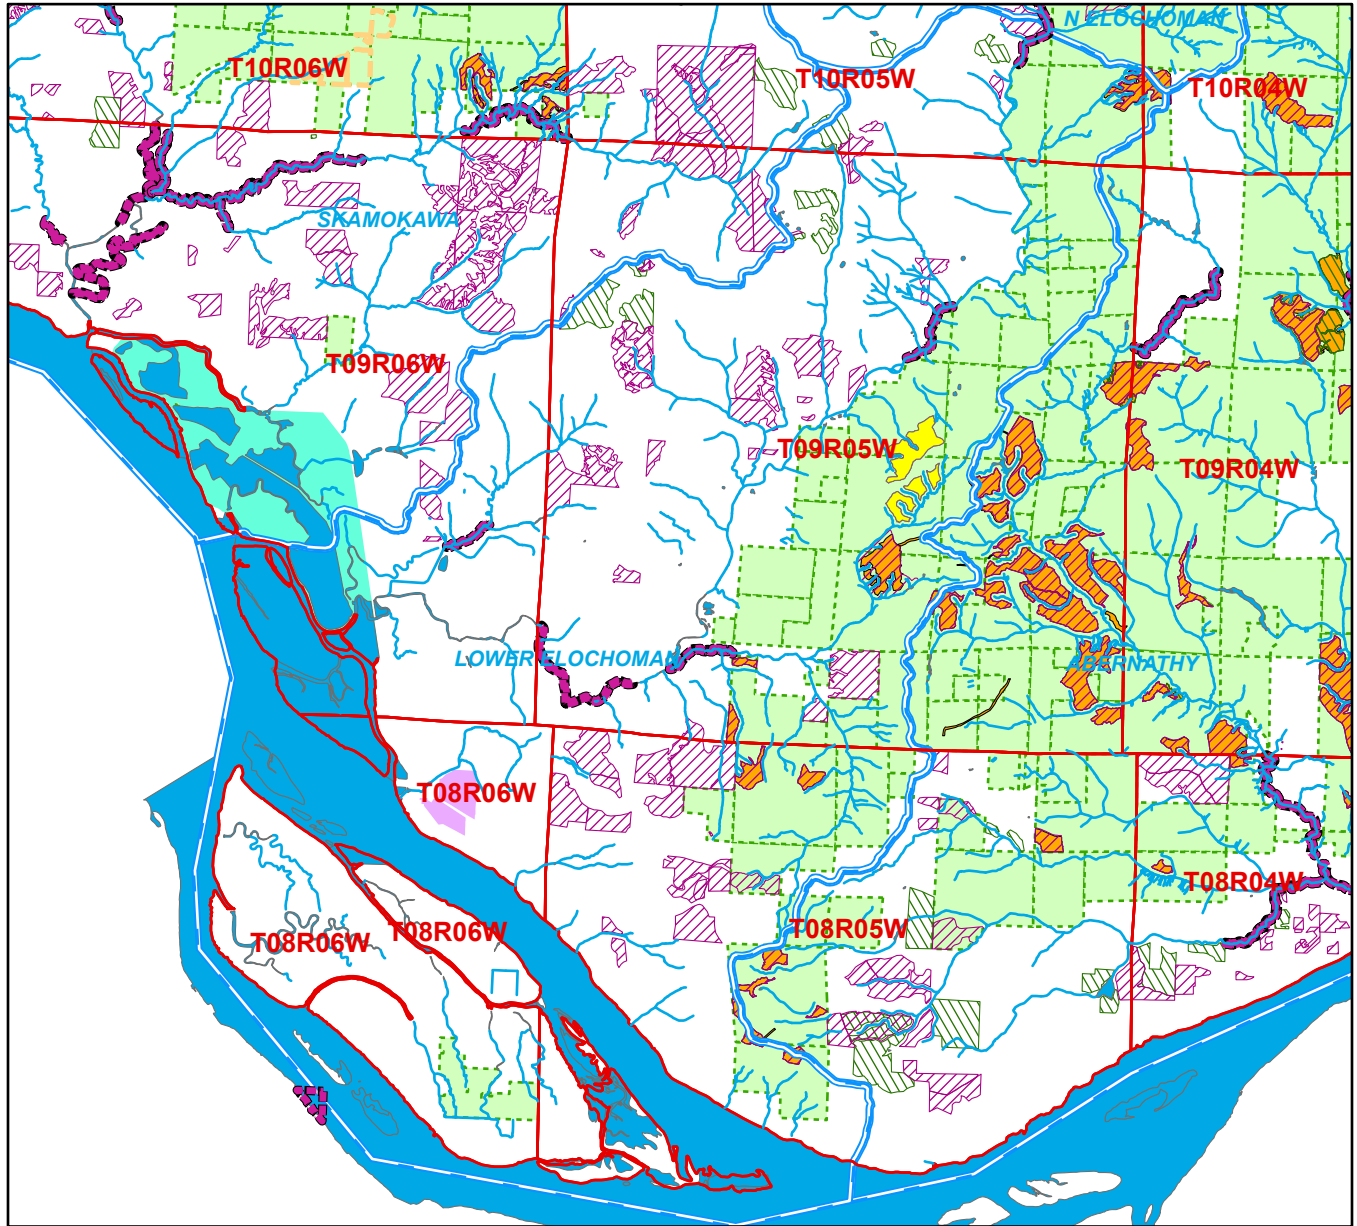

# Watershed Administrative Unit Map

Sale Name: YEWTUBE  
 Sale District: STELLA  
 Sale Date: November, 2024  
 Sale Location: T09R05W 15, 22  
 WAU: Lower Elochoman  
 WAU Acres: 40629.9

This color map is produced by the Washington Department of Natural Resources (DNR), for discussion purposes only. If the copy you have is black and white, some of the information may not read correctly. Wetland locations are from the National Wetland Inventory (NWI) database. They are incomplete and may need field verification. The source data for this map is stored on the DNR's Geographic Information System. Although the DNR makes every reasonable effort to keep such data current, it cannot and does not accept liability for any errors or omissions. No warranty accompanies this material. Refer to the SEPA Checklist for additional detail.

- |                   |                |                    |             |
|-------------------|----------------|--------------------|-------------|
| 0 - 25 Years old  | Open Water     | Type 4 Streams     | Even-Aged   |
| 26 - 50 Years old | Wetlands (NWI) | 303D Listed Water  | Sold Sales  |
| 51 - 75 Years old | Type 1 Streams | 40-Ft. Contours    | Timber Sale |
| 76+ Years old     | Type 2 Streams | DNR-Managed Land   |             |
| Other/Unknown     | Type 3 Streams | DNR NAP's & NRCA's |             |

\*Sold Sales, Even-Aged and Uneven-Aged Approved represent data from last seven years only

Map created on: 7/25/2024