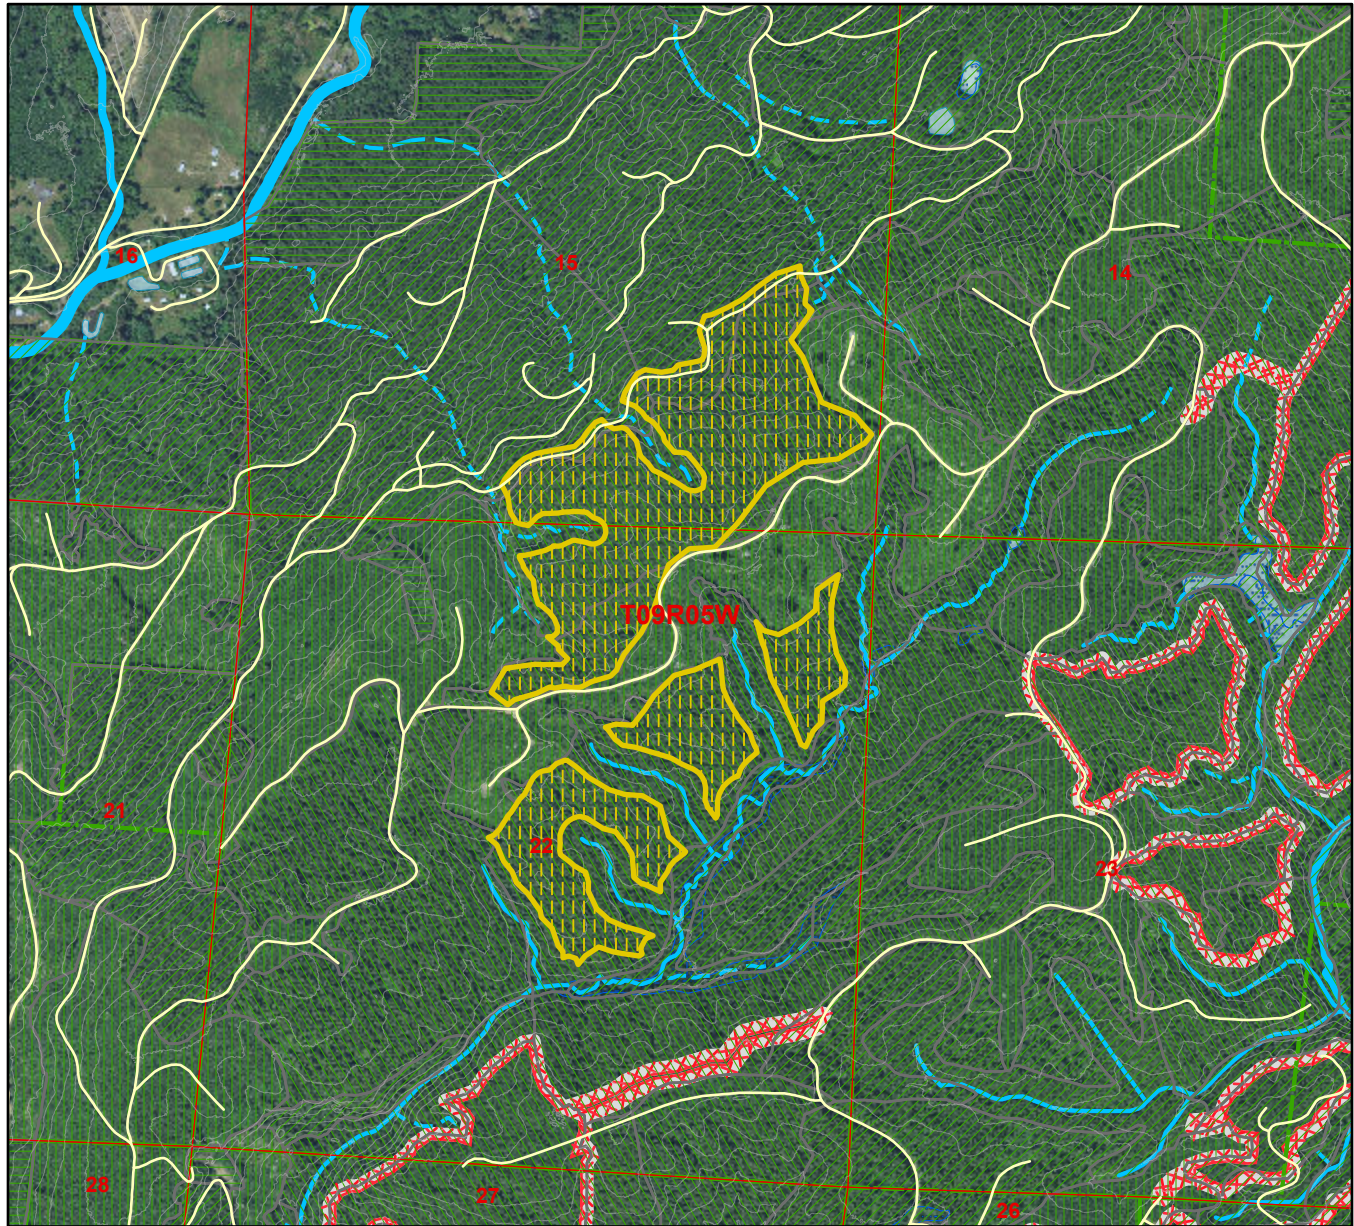

# Harvest Unit Adjacency Map

Sale Name: YEWTUBE  
 Sale District: STELLA  
 Sale Date: November, 2024  
 Sale Unit(s): All (4) Units  
 Sale Location: T09R05W 15, 22

This color map is produced by the Washington Department of Natural Resources (DNR), for discussion purposes only. If the copy you have is black and white, some of the information may not read correctly. Wetland locations are from the National Wetland Inventory (NWI) database. They are incomplete and may need field verification. The source data for this map is stored on the DNR's Geographic Information System. Although the DNR makes every reasonable effort to keep such data current, it cannot and does not accept liability for any errors or omissions. No warranty accompanies this material. Refer to the SEPA Checklist for additional detail.

- |                   |                |                    |             |
|-------------------|----------------|--------------------|-------------|
| 0 - 25 Years old  | Open Water     | Type 4 Streams     | Sold Sales  |
| 26 - 50 Years old | Wetlands (NWI) | 303D Listed Water  | Even-Aged   |
| 51 - 75 Years old | Type 1 Streams | DNR-Managed Land   | YEWTUBE     |
| 76+ Years old     | Type 2 Streams | DNR NAP's & NRCA's | Timber Sale |
| Other/Unknown     | Type 3 Streams |                    |             |

\*Sold Sales represent data from last 7 years only

Map created on: 7/25/2024