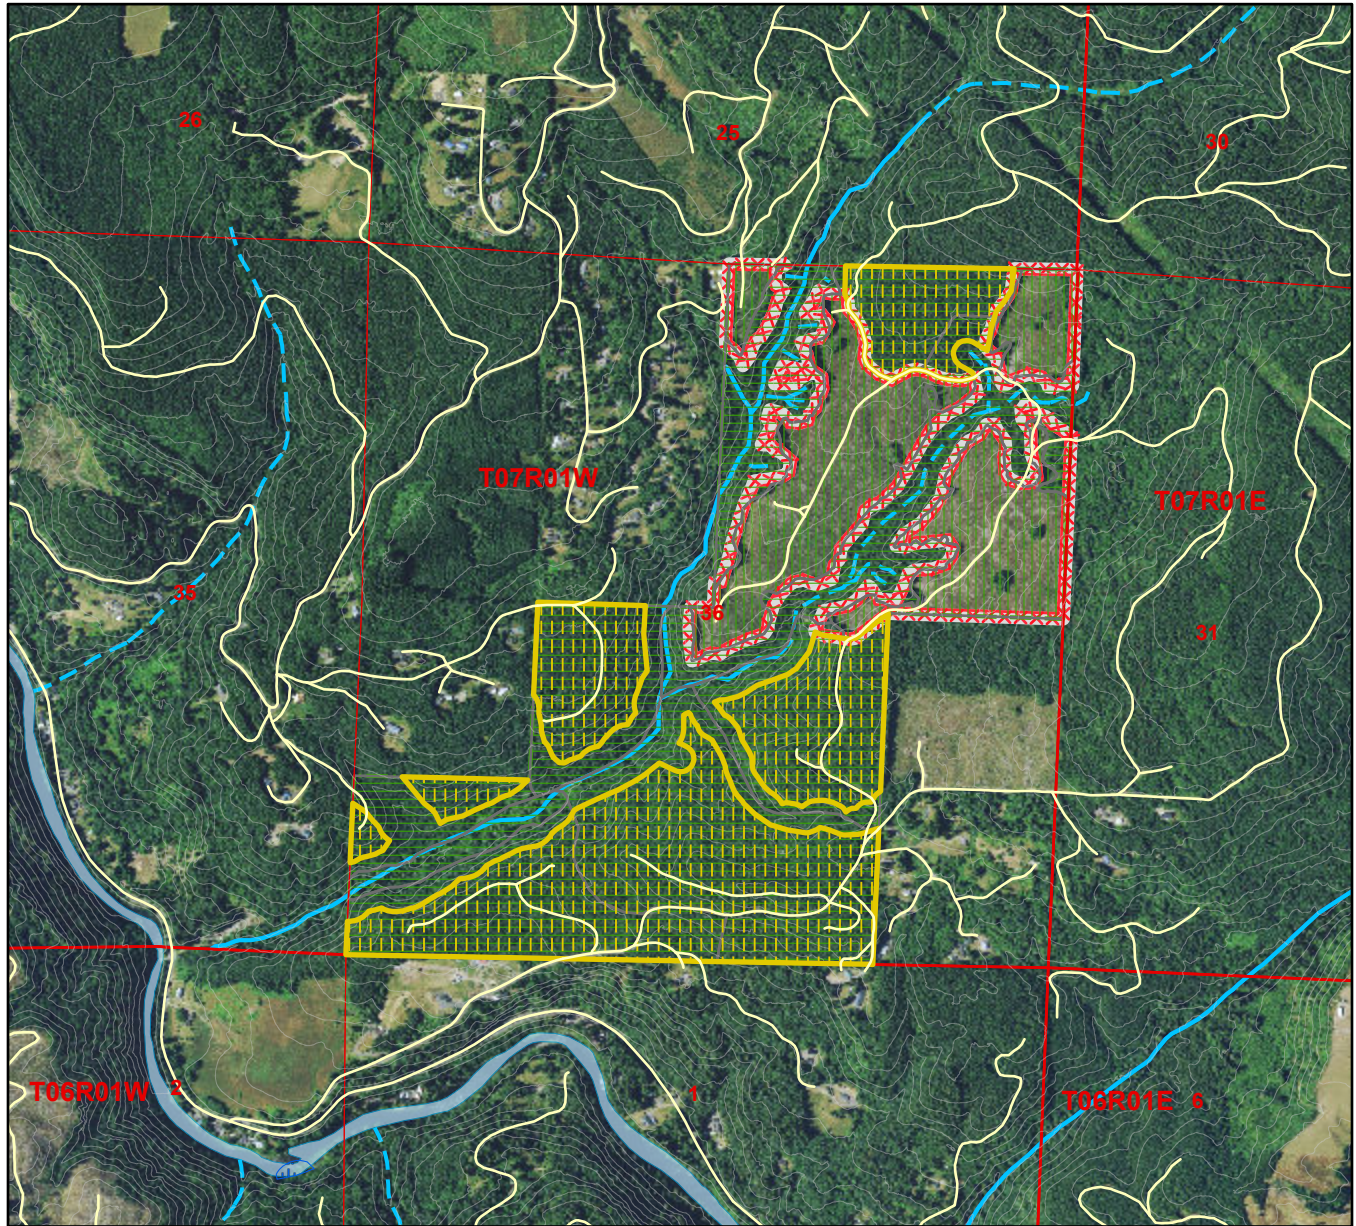

# Harvest Unit Adjacency Map

Sale Name: WOOLLY MAMMOTH  
 Sale District: GREEN MTN  
 Sale Date: February, 2025  
 Sale Unit(s): All (6) Units  
 Sale Location: T07R01W 36

This color map is produced by the Washington Department of Natural Resources (DNR), for discussion purposes only. If the copy you have is black and white, some of the information may not read correctly. Wetland locations are from the National Wetland Inventory (NWI) database. They are incomplete and may need field verification. The source data for this map is stored on the DNR's Geographic Information System. Although the DNR makes every reasonable effort to keep such data current, it cannot and does not accept liability for any errors or omissions. No warranty accompanies this material. Refer to the SEPA Checklist for additional detail.

- |                   |                |                    |                |
|-------------------|----------------|--------------------|----------------|
| 0 - 25 Years old  | Open Water     | Type 4 Streams     | Sold Sales     |
| 26 - 50 Years old | Wetlands (NWI) | 303D Listed Water  | Even-Aged      |
| 51 - 75 Years old | Type 1 Streams | DNR-Managed Land   | WOOLLY MAMMOTH |
| 76+ Years old     | Type 2 Streams | DNR NAP's & NRCA's | Timber Sale    |
| Other/Unknown     | Type 3 Streams |                    |                |

\*Sold Sales represent data from last 7 years only

Map created on: 10/11/2024