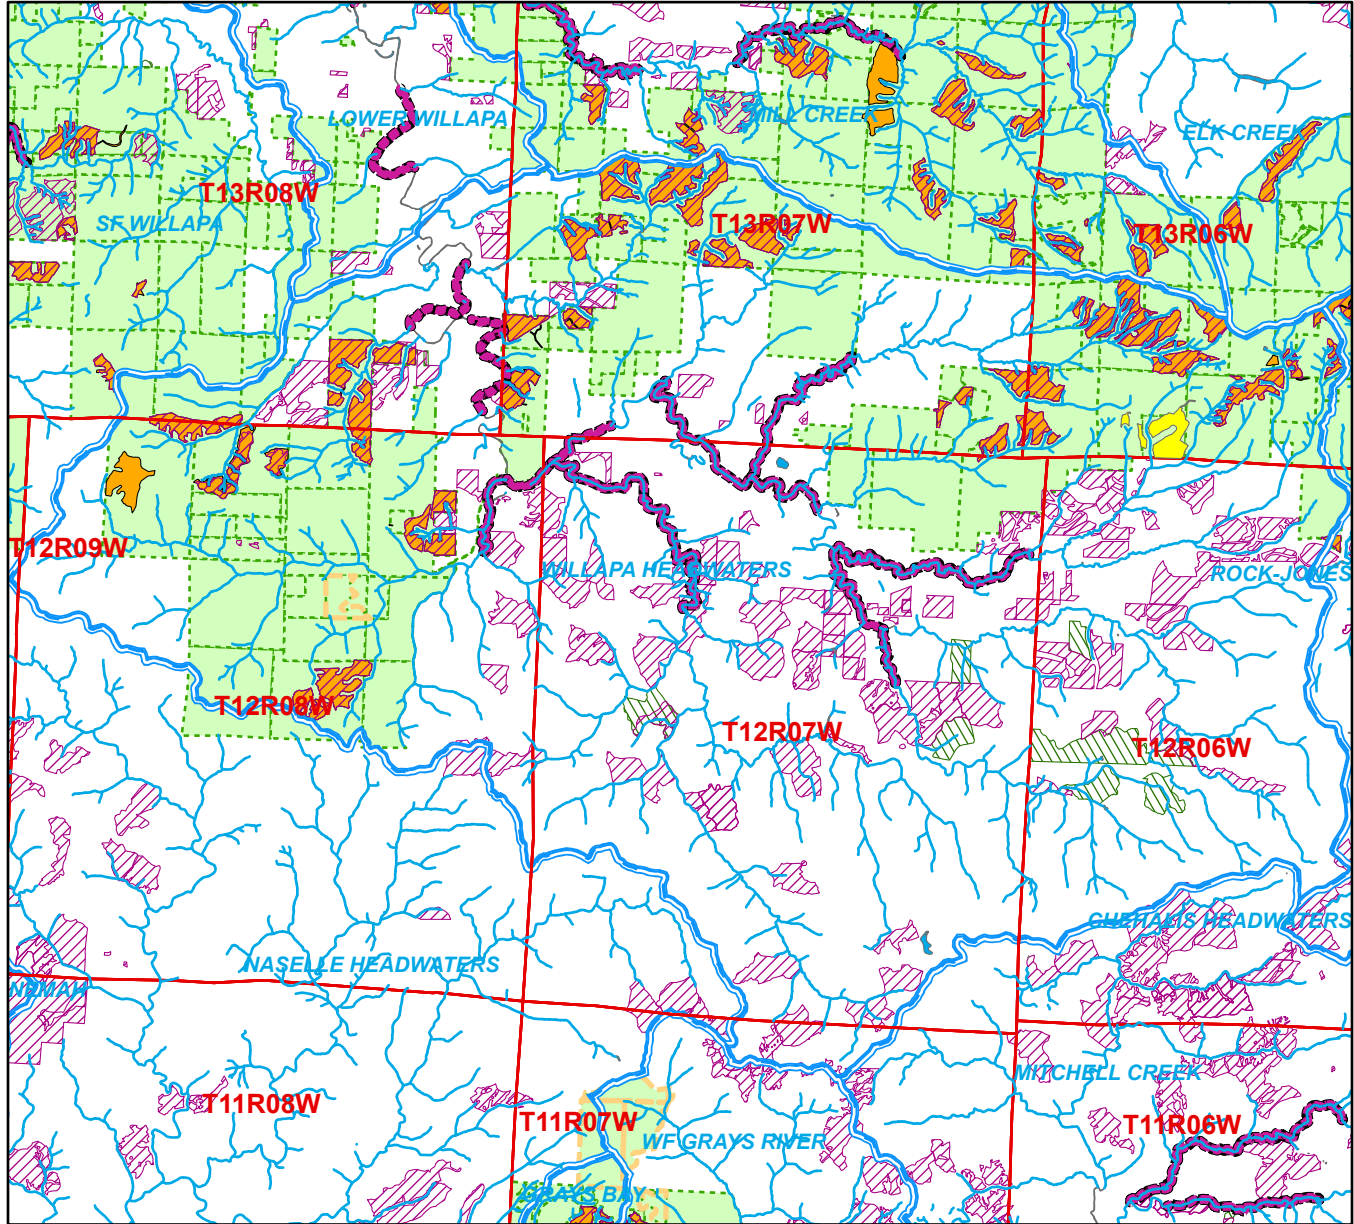

Watershed Administrative Unit Map

Sale Name: SHIFT THE PARADIGM
 Sale District: FRANCES
 Sale Date: December, 2024
 Sale Location: T13R06W 32, 33
 WAU: Willapa Headwaters
 WAU Acres: 62849.6

This color map is produced by the Washington Department of Natural Resources (DNR), for discussion purposes only. If the copy you have is black and white, some of the information may not read correctly. Wetland locations are from the National Wetland Inventory (NWI) database. They are incomplete and may need field verification. The source data for this map is stored on the DNR's Geographic Information System. Although the DNR makes every reasonable effort to keep such data current, it cannot and does not accept liability for any errors or omissions. No warranty accompanies this material. Refer to the SEPA Checklist for additional detail.

- | | | | |
|-------------------|----------------|--------------------|-------------|
| 0 - 25 Years old | Open Water | Type 4 Streams | Even-Aged |
| 26 - 50 Years old | Wetlands (NWI) | 303D Listed Water | Sold Sales |
| 51 - 75 Years old | Type 1 Streams | 40-Ft. Contours | Timber Sale |
| 76+ Years old | Type 2 Streams | DNR-Managed Land | |
| Other/Unknown | Type 3 Streams | DNR NAP's & NRCA's | |

*Sold Sales, Even-Aged and Uneven-Aged Approved represent data from last seven years only

Map created on: 9/12/2024