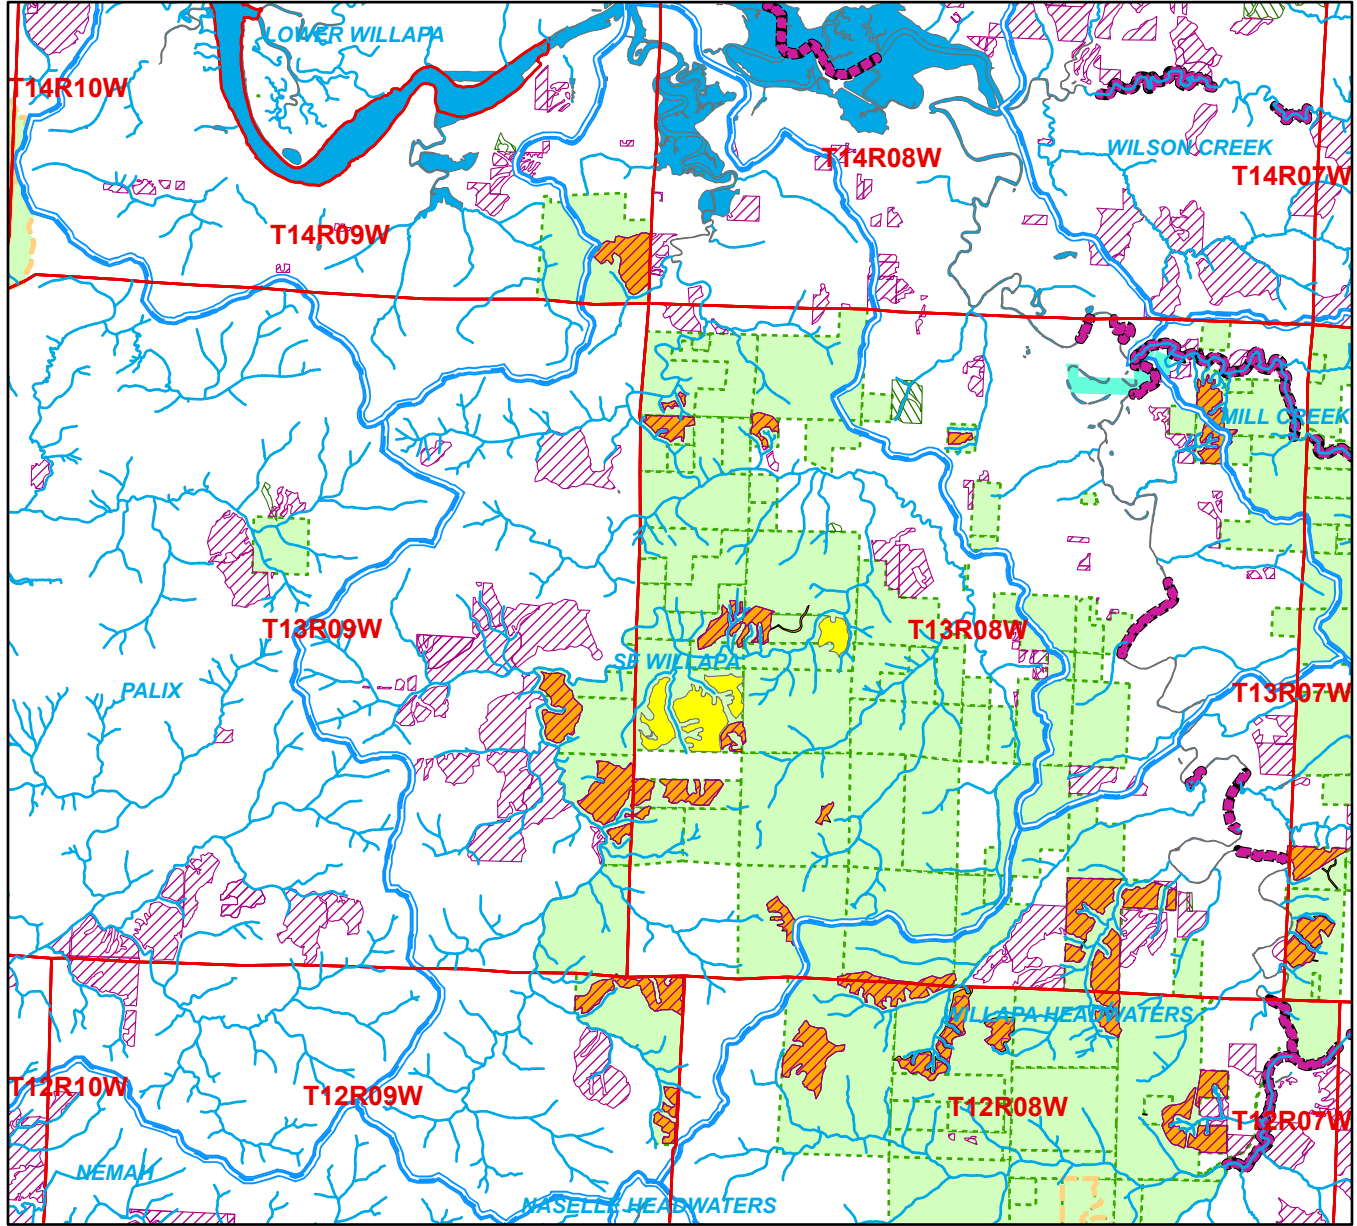

# Watershed Administrative Unit Map

Sale Name: RUE BEE  
 Sale District: NASELLE  
 Sale Date: September, 2024  
 Sale Location: T13R08W 17, 19, 20  
 WAU: SF Willapa  
 WAU Acres: 26146.4

This color map is produced by the Washington Department of Natural Resources (DNR), for discussion purposes only. If the copy you have is black and white, some of the information may not read correctly. Wetland locations are from the National Wetland Inventory (NWI) database. They are incomplete and may need field verification. The source data for this map is stored on the DNR's Geographic Information System. Although the DNR makes every reasonable effort to keep such data current, it cannot and does not accept liability for any errors or omissions. No warranty accompanies this material. Refer to the SEPA Checklist for additional detail.

- Sold Sales
- 76+ Years old
- Type 1 Streams
- 303D Listed Water
- 0 - 25 Years old
- Other/Unknown
- Type 2 Streams
- 40-Ft. Contours
- 26 - 50 Years old
- Open Water
- Type 3 Streams
- DNR-Managed Land
- Wetlands (NWI)
- Type 4 Streams
- DNR NAP's & NRCA's

\*Sold Sales, Even-Aged and Uneven-Aged Approved represent data from last seven years only

Map created on: 1/17/2024