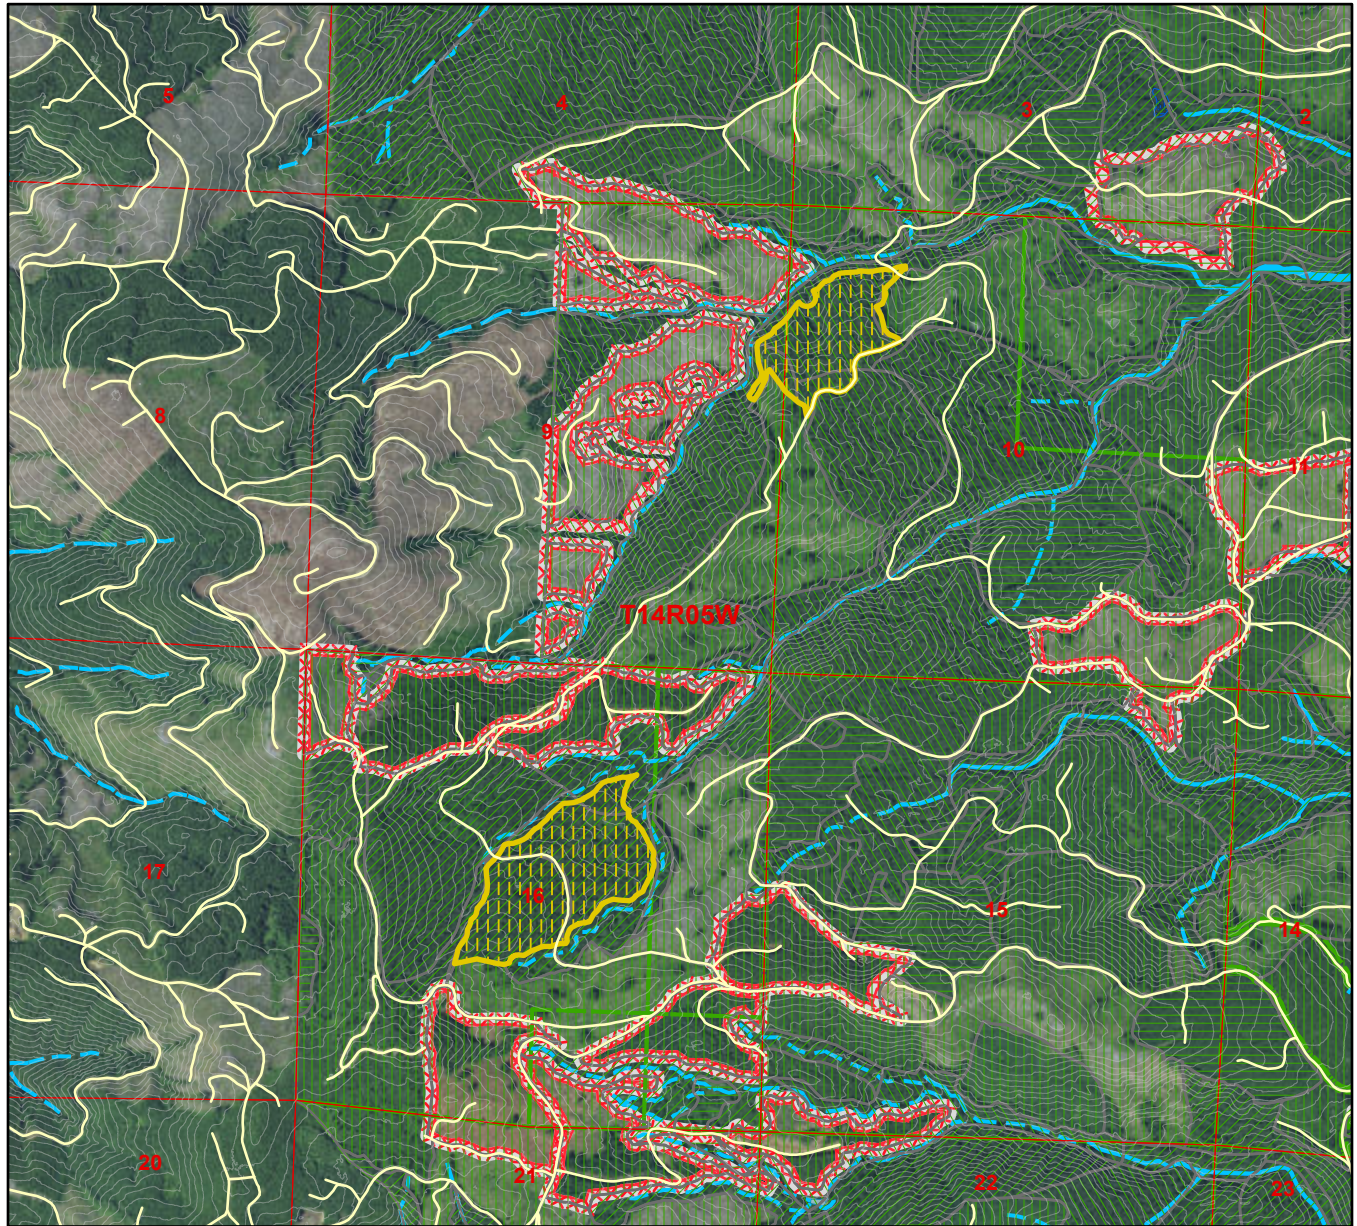

Harvest Unit Adjacency Map

Sale Name: FOUR SCORE
 Sale District: INDEP VLY
 Sale Date: December, 2024
 Sale Unit(s): All (2) Units
 Sale Location: T14R05W 9, 10, 16

This color map is produced by the Washington Department of Natural Resources (DNR), for discussion purposes only. If the copy you have is black and white, some of the information may not read correctly. Wetland locations are from the National Wetland Inventory (NWI) database. They are incomplete and may need field verification. The source data for this map is stored on the DNR's Geographic Information System. Although the DNR makes every reasonable effort to keep such data current, it cannot and does not accept liability for any errors or omissions. No warranty accompanies this material. Refer to the SEPA Checklist for additional detail.

- | | | | |
|-------------------|----------------|--------------------|------------|
| 0 - 25 Years old | Open Water | Type 4 Streams | Sold Sales |
| 26 - 50 Years old | Wetlands (NWI) | 303D Listed Water | Even-Aged |
| 51 - 75 Years old | Type 1 Streams | DNR-Managed Land | FOUR SCORE |
| 76+ Years old | Type 2 Streams | DNR NAP's & NRCA's | |
| Other/Unknown | Type 3 Streams | Timber Sale | |

*Sold Sales represent data from last 7 years only

Map created on: 9/17/2024