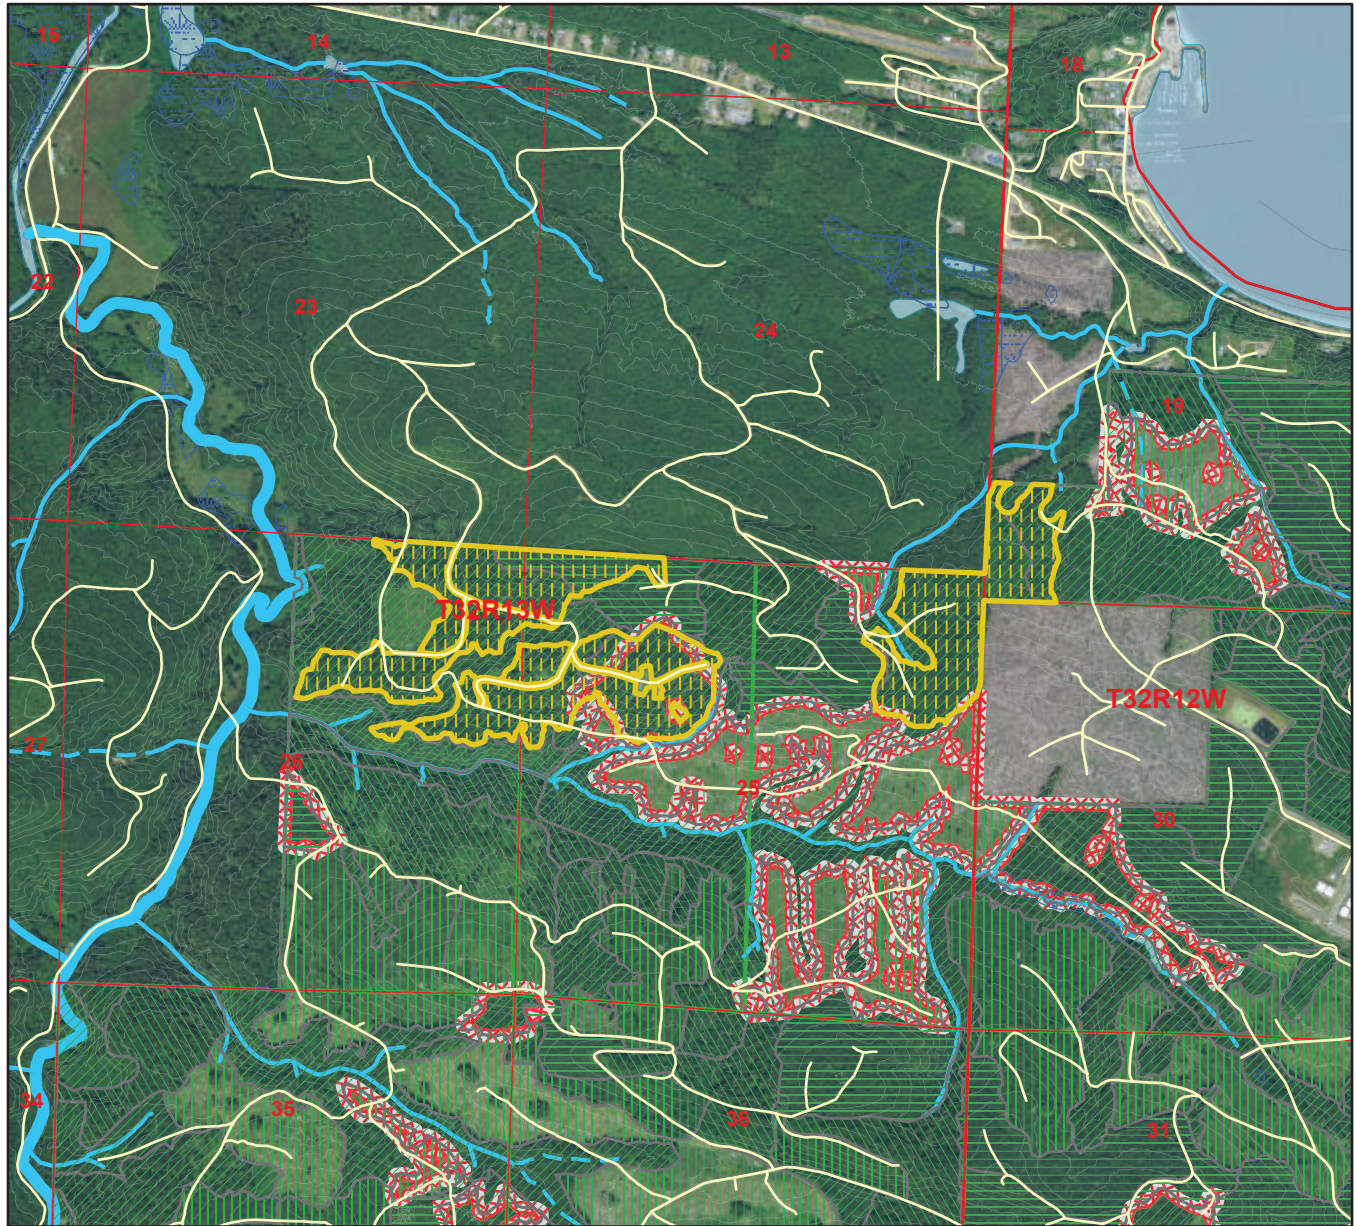

Harvest Unit Adjacency Map

Sale Name: DRIFTWOOD DELIGHT
 Sale District: CLALLAM R
 Sale Date: February, 2025
 Sale Unit(s): All (3) Units
 Sale Location: T32R12W 19, T32R13W 25, 26

This color map is produced by the Washington Department of Natural Resources (DNR), for discussion purposes only. If the copy you have is black and white, some of the information may not read correctly. Wetland locations are from the National Wetland Inventory (NWI) database. They are incomplete and may need field verification. The source data for this map is stored on the DNR's Geographic Information System. Although the DNR makes every reasonable effort to keep such data current, it cannot and does not accept liability for any errors or omissions. No warranty accompanies this material. Refer to the SEPA Checklist for additional detail.

- | | | | |
|-------------------|----------------|--------------------|-------------------|
| 0 - 25 Years old | Open Water | Type 4 Streams | Sold Sales |
| 26 - 50 Years old | Wetlands (NWI) | 303D Listed Water | Even-Aged |
| 51 - 75 Years old | Type 1 Streams | DNR-Managed Land | DRIFTWOOD DELIGHT |
| 76+ Years old | Type 2 Streams | DNR NAP's & NRCA's | Timber Sale |
| Other/Unknown | Type 3 Streams | | |

*Sold Sales represent data from last 7 years only

Map created on: 12/12/2024