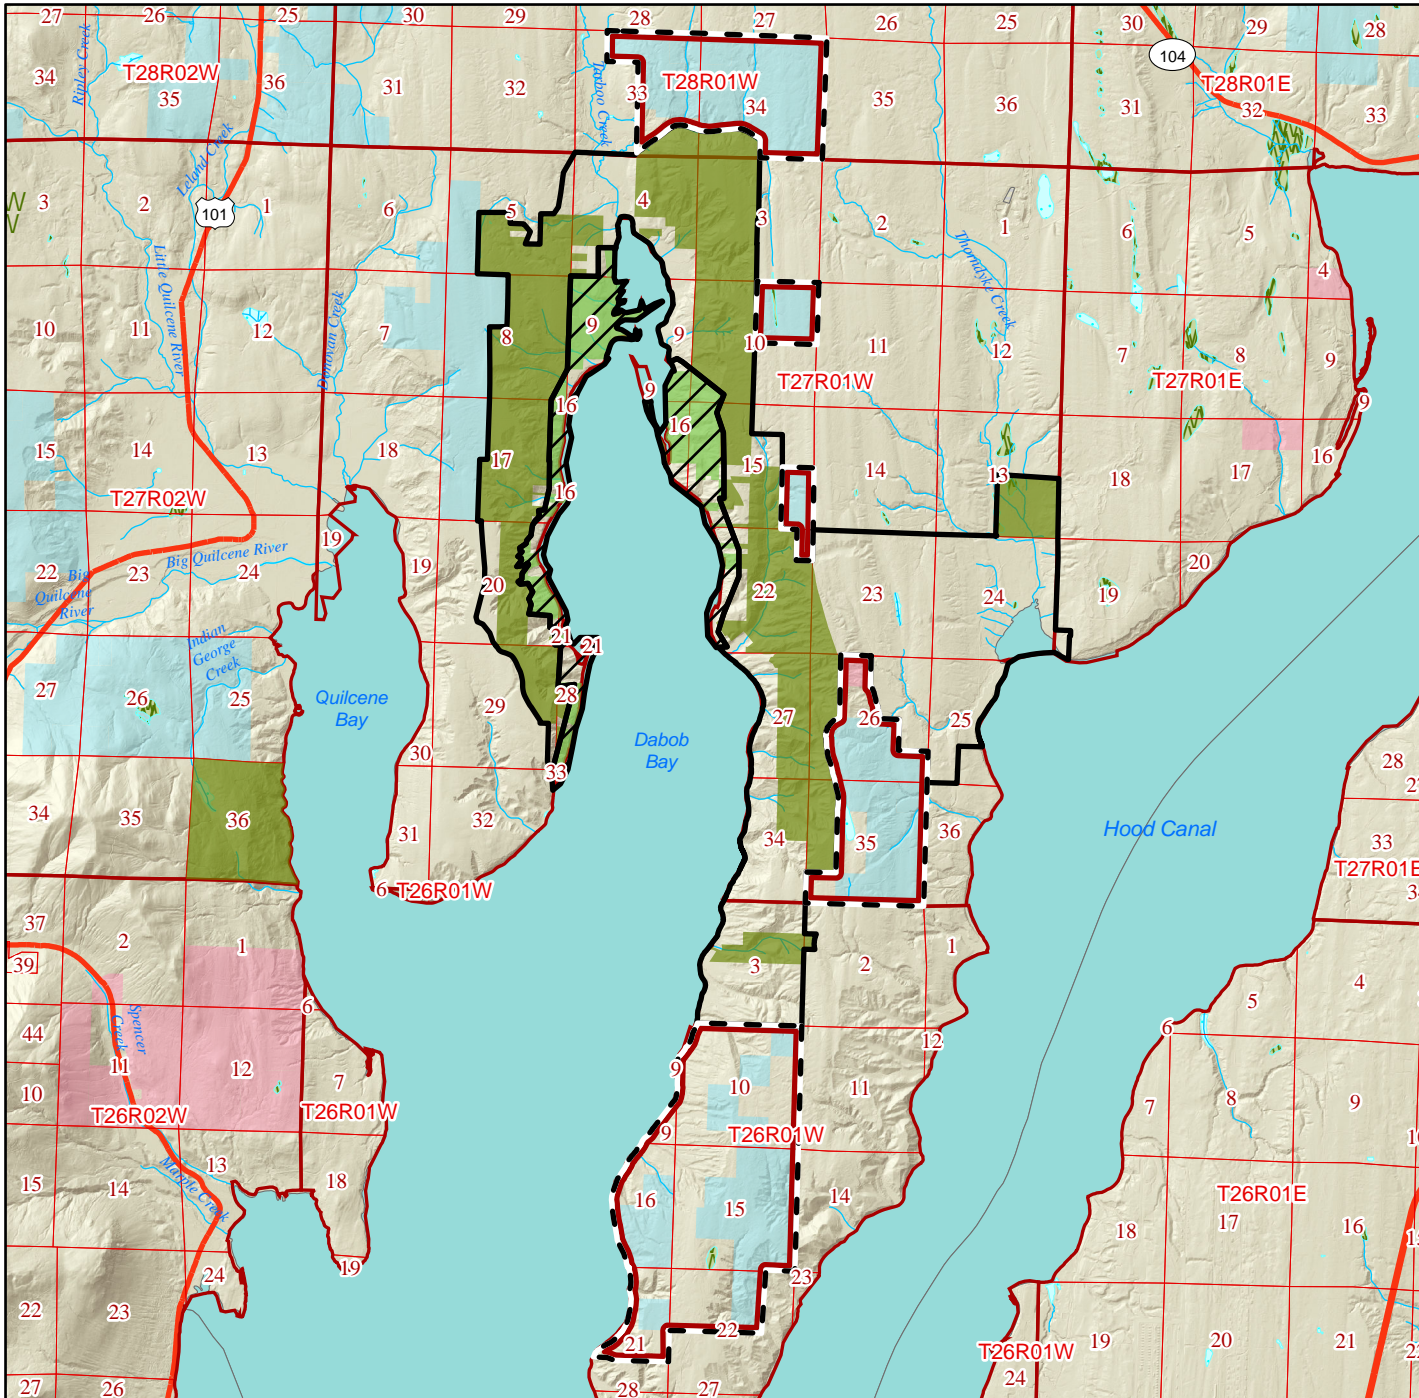

# Dabob Bay Natural Resource Conservation Area

### MAP LEGEND

- Natural Area Preserve (NAP)
- Natural Resource Conservation Area (NRCA)
- NAP Boundary
- NRCA Boundary
- State Lands (Trust Lands)
- State Forest Lands (Trust Lands)
- Final NRCA Expansion, approved with CO 202422

Disclaimer: Extreme care was used during the compilation of this map to ensure accuracy. However, due to changes in ownership and the need to rely on outside information, the Department of Natural Resources cannot accept responsibility for errors or omissions, and, therefore, there are no warranties which accompany this material.

Conservation Lands - Melrose - September 2024