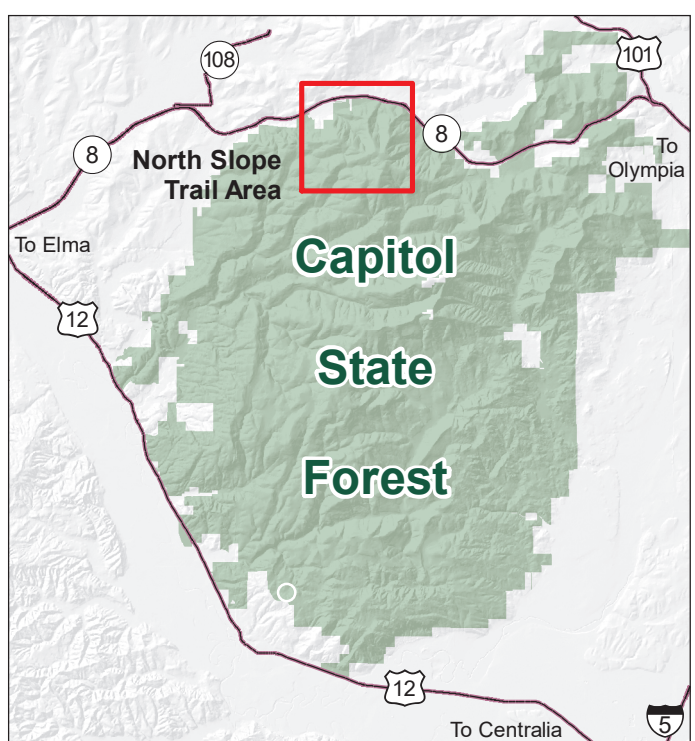

North Slope Trail System

Capitol
State
Forest

Trail Difficulty Ratings:
 Down 'N Rowdy: Very Difficult
 Scoby: Very Difficult
 Stormy: Difficult

1:10,000 Contour Interval 40 feet

- Capitol State Forest
- County Land
- Mountain Bike Only
- ATV / Motorcycle
- Motorcycle / Mountain Bike
- Trail Mileage
- Primary Forest Road
- Secondary Forest Road
- State Highway
- County Road
- Parking or Trailhead
- Gate
- Rockpit

Note: Arrows along trails denote allowed direction of travel.

Note to map users: Extreme care was used during compilation of this map to ensure accuracy. However, due to changes in ownership and the need to rely on outside sources of information, the Department of Natural Resources cannot accept responsibility for errors or omissions. Therefore, there are no warranties which accompany this material.

dnr.wa.gov/MobileMaps