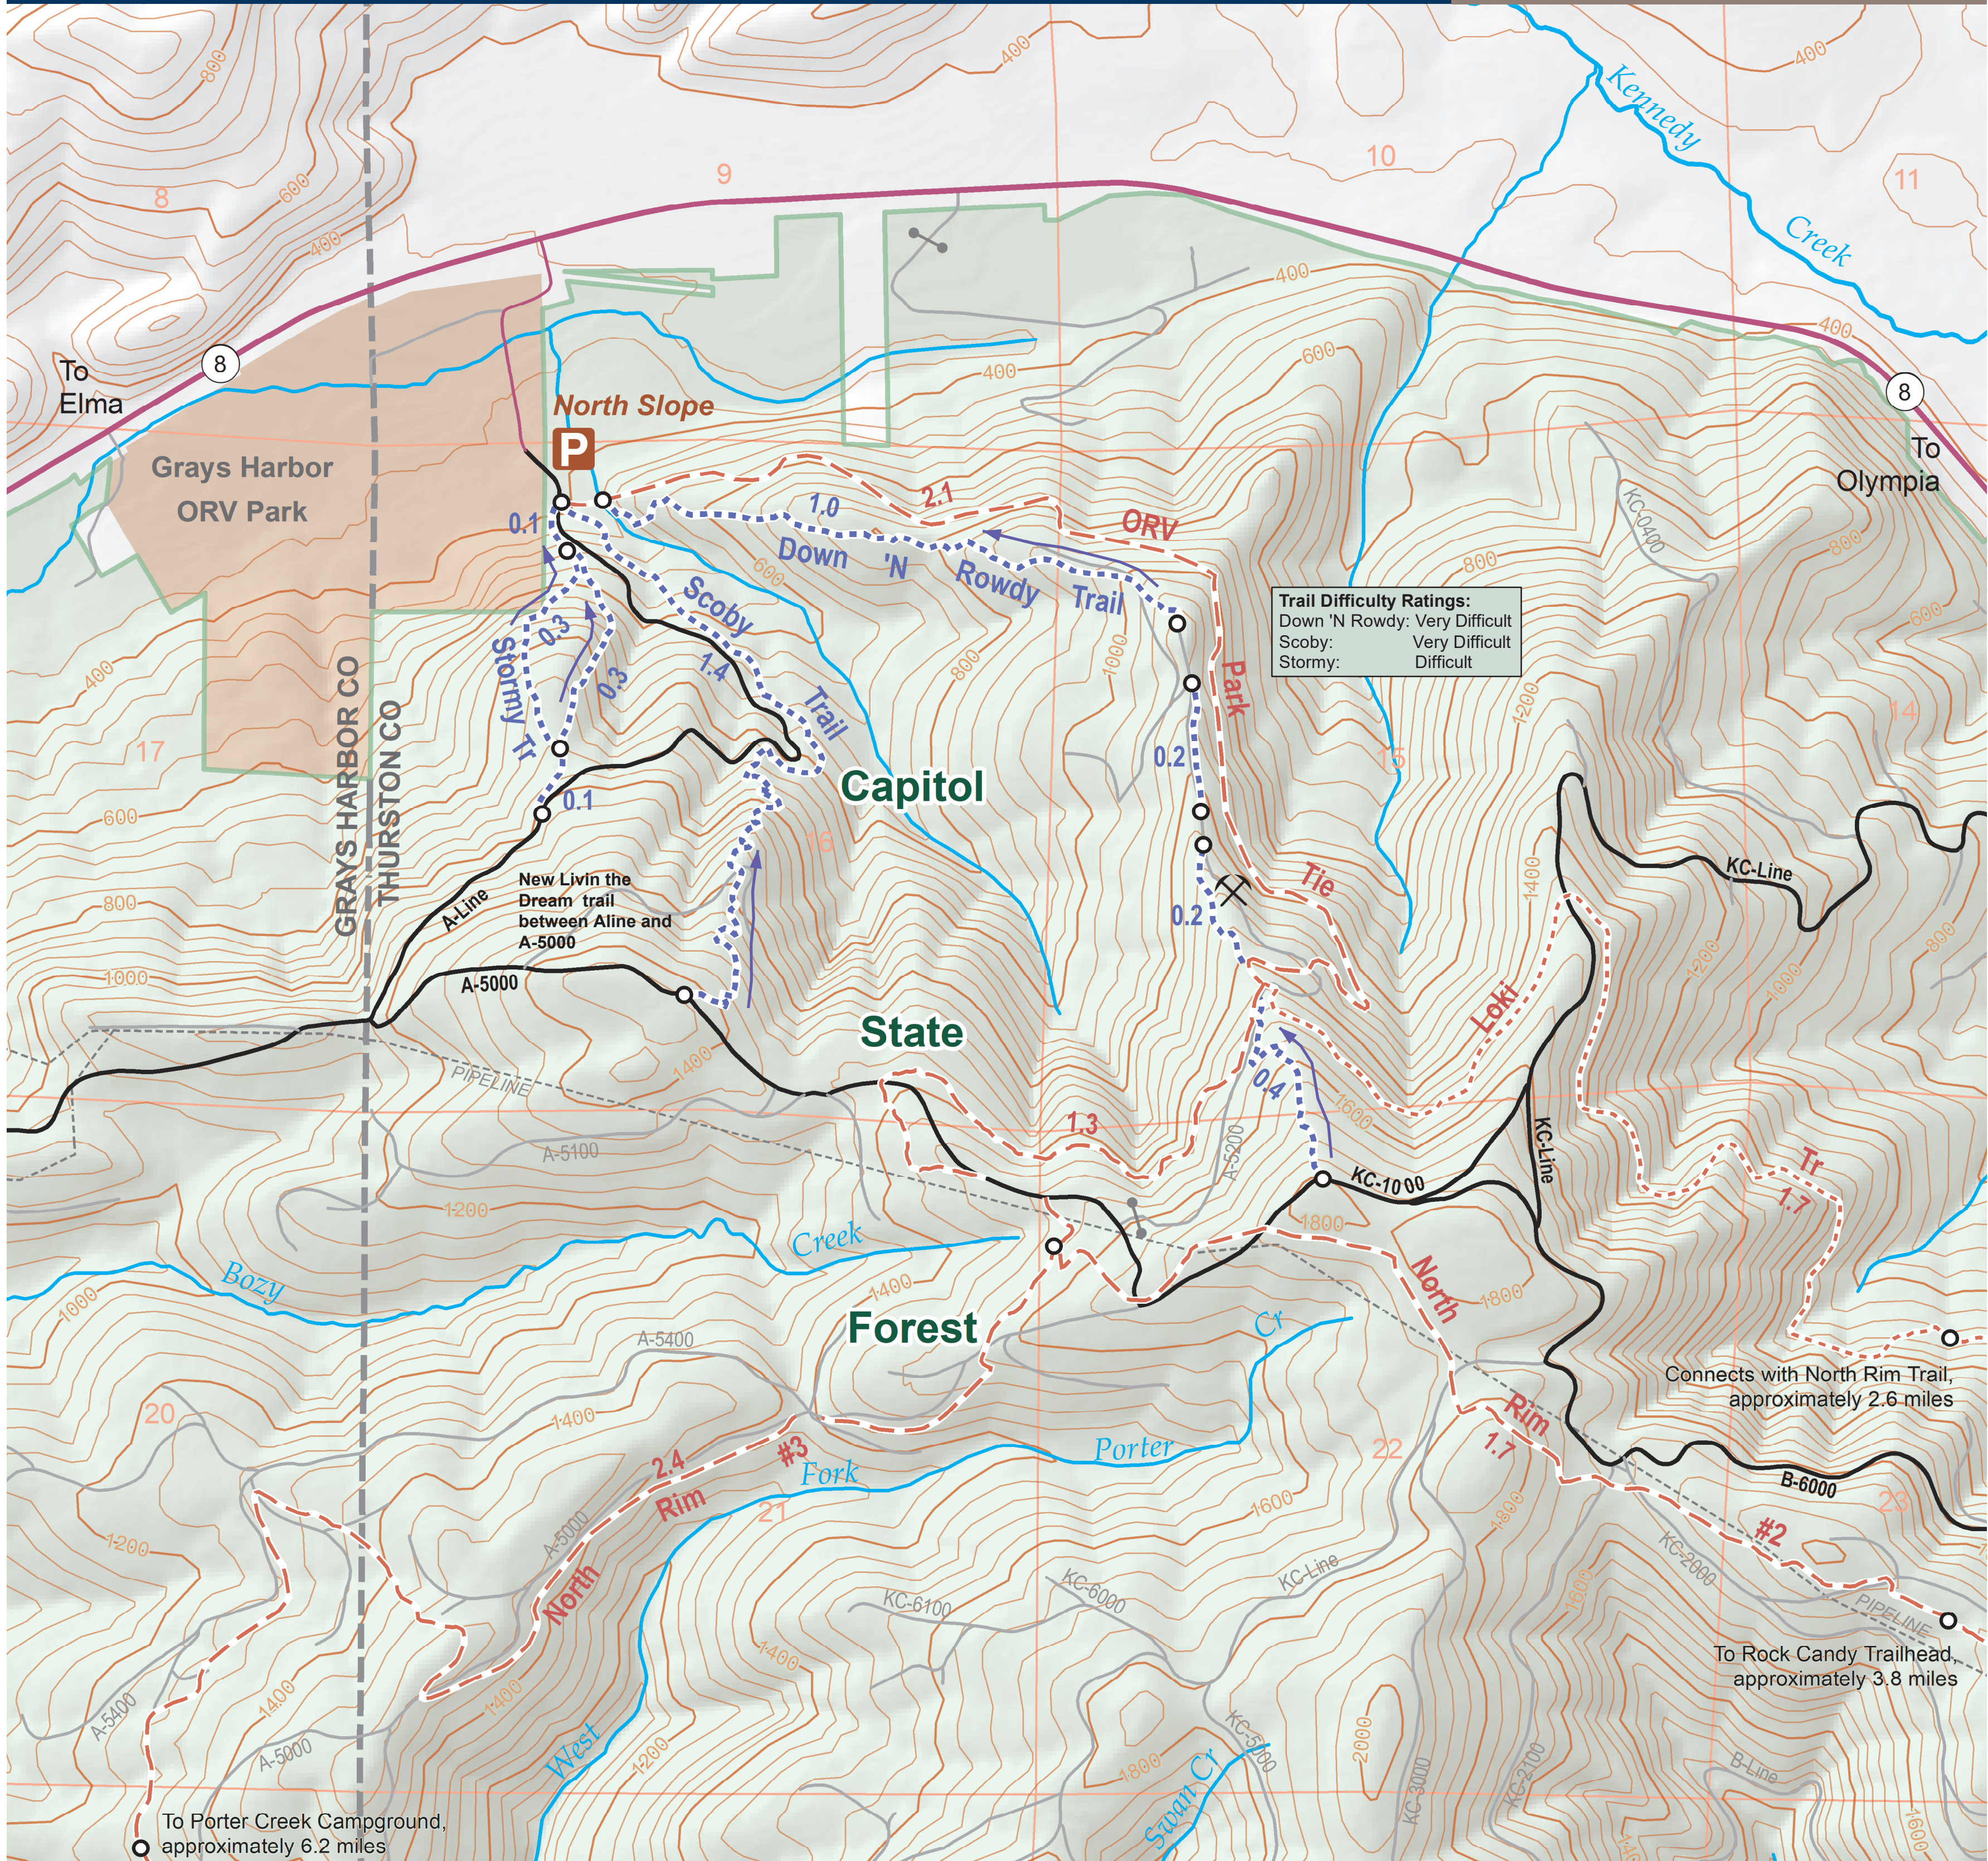

North Slope Trail System

Capitol
State
Forest

Trail Difficulty Ratings:
 Down 'N Rowdy: Very Difficult
 Scoby: Very Difficult
 Stormy: Difficult

1:10,000 Contour Interval 40 feet

- Capitol State Forest
- County Land
- Mountain Bike Only
- ATV / Motorcycle
- Motorcycle / Mountain Bike
- Trail Mileage
- Primary Forest Road
- Secondary Forest Road
- State Highway
- County Road
- Parking or Trailhead
- Gate
- Rockpit

Note: Arrows along trails denote allowed direction of travel.

Note to map users: Extreme care was used during compilation of this map to ensure accuracy. However, due to changes in ownership and the need to rely on outside sources of information, the Department of Natural Resources cannot accept responsibility for errors or omissions. Therefore, there are no warranties which accompany this material.

dnr.wa.gov/MobileMaps