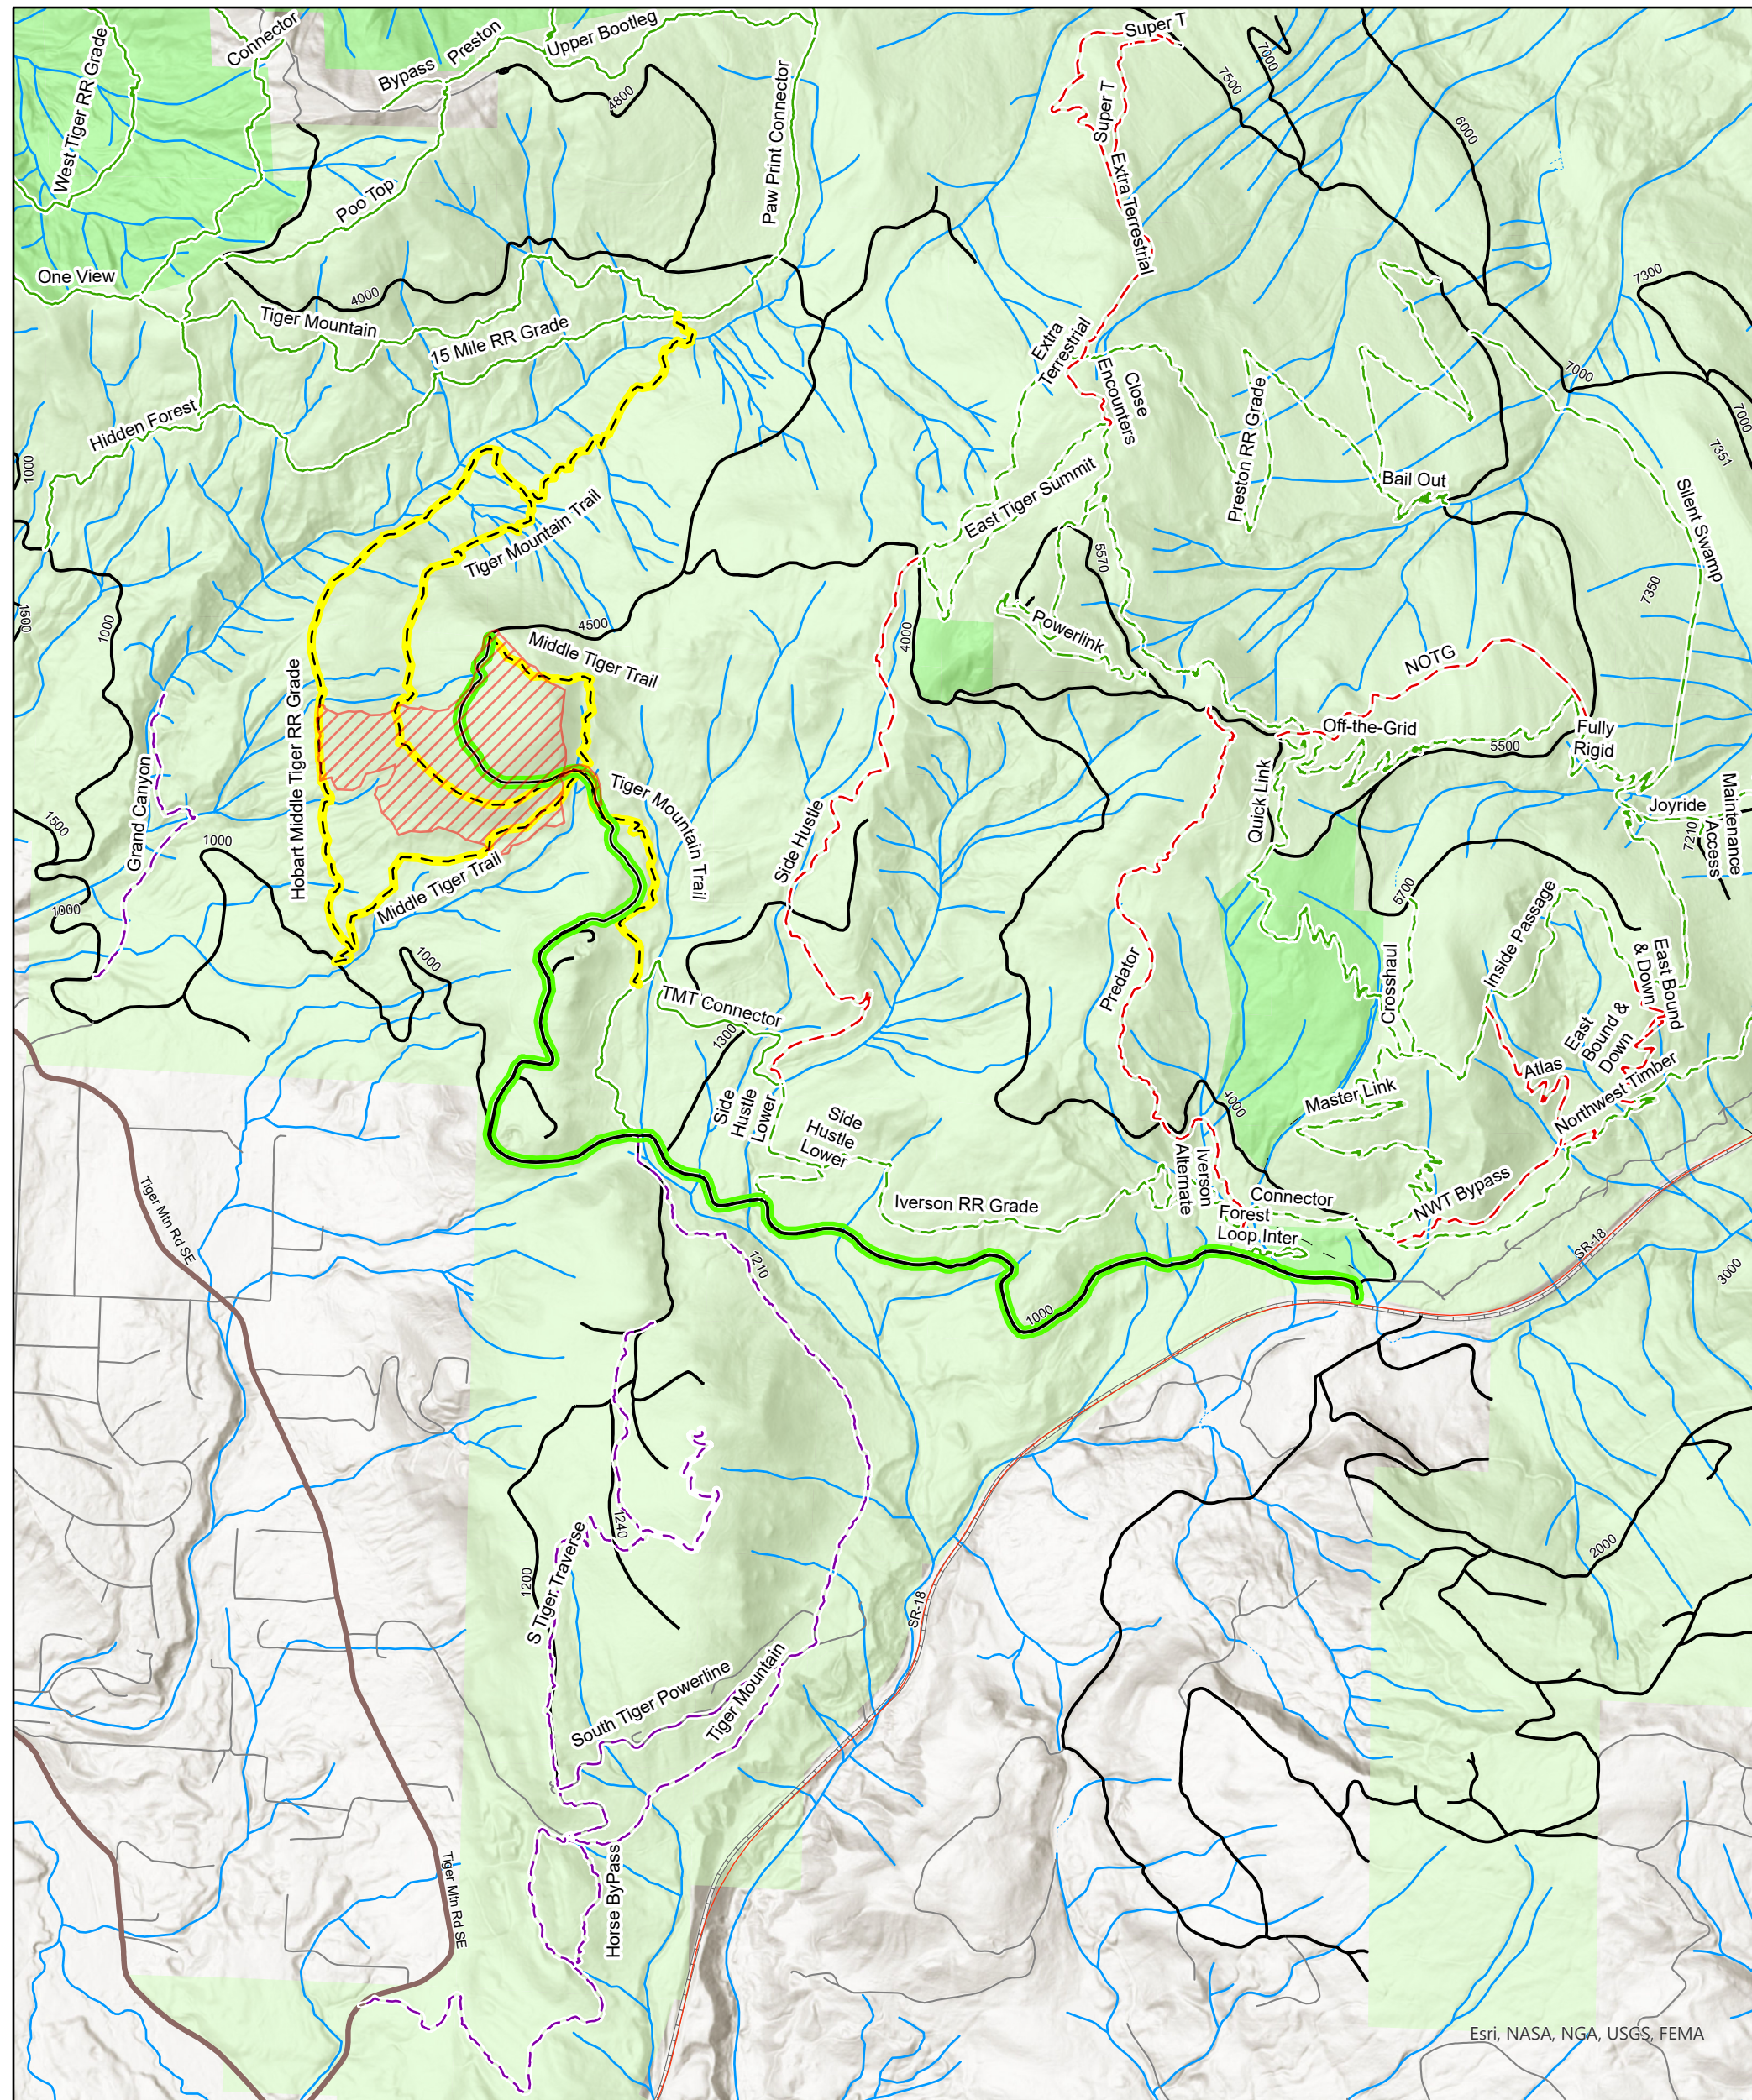

Tiger Mountain State Forest Temporary Trail Closures

Segments of the Tiger Mountain Trail, Middle Tiger Trail, and Hobart Middle Tiger Railroad Grade are temporarily closed until further notice during road construction and timber harvesting operations.

Please review the map below for specific trail closure information.

Esri, NASA, NGA, USGS, FEMA

- Timber Harvest Area
- Temporary Trail Closures
- Truck Haul Route
- DNR Forest Roads
- Trail - Mountain Bike Only
- Trail - Mountain Bike & Pedestrian
- Trail - Hiker/Horse
- Trail - Hiker