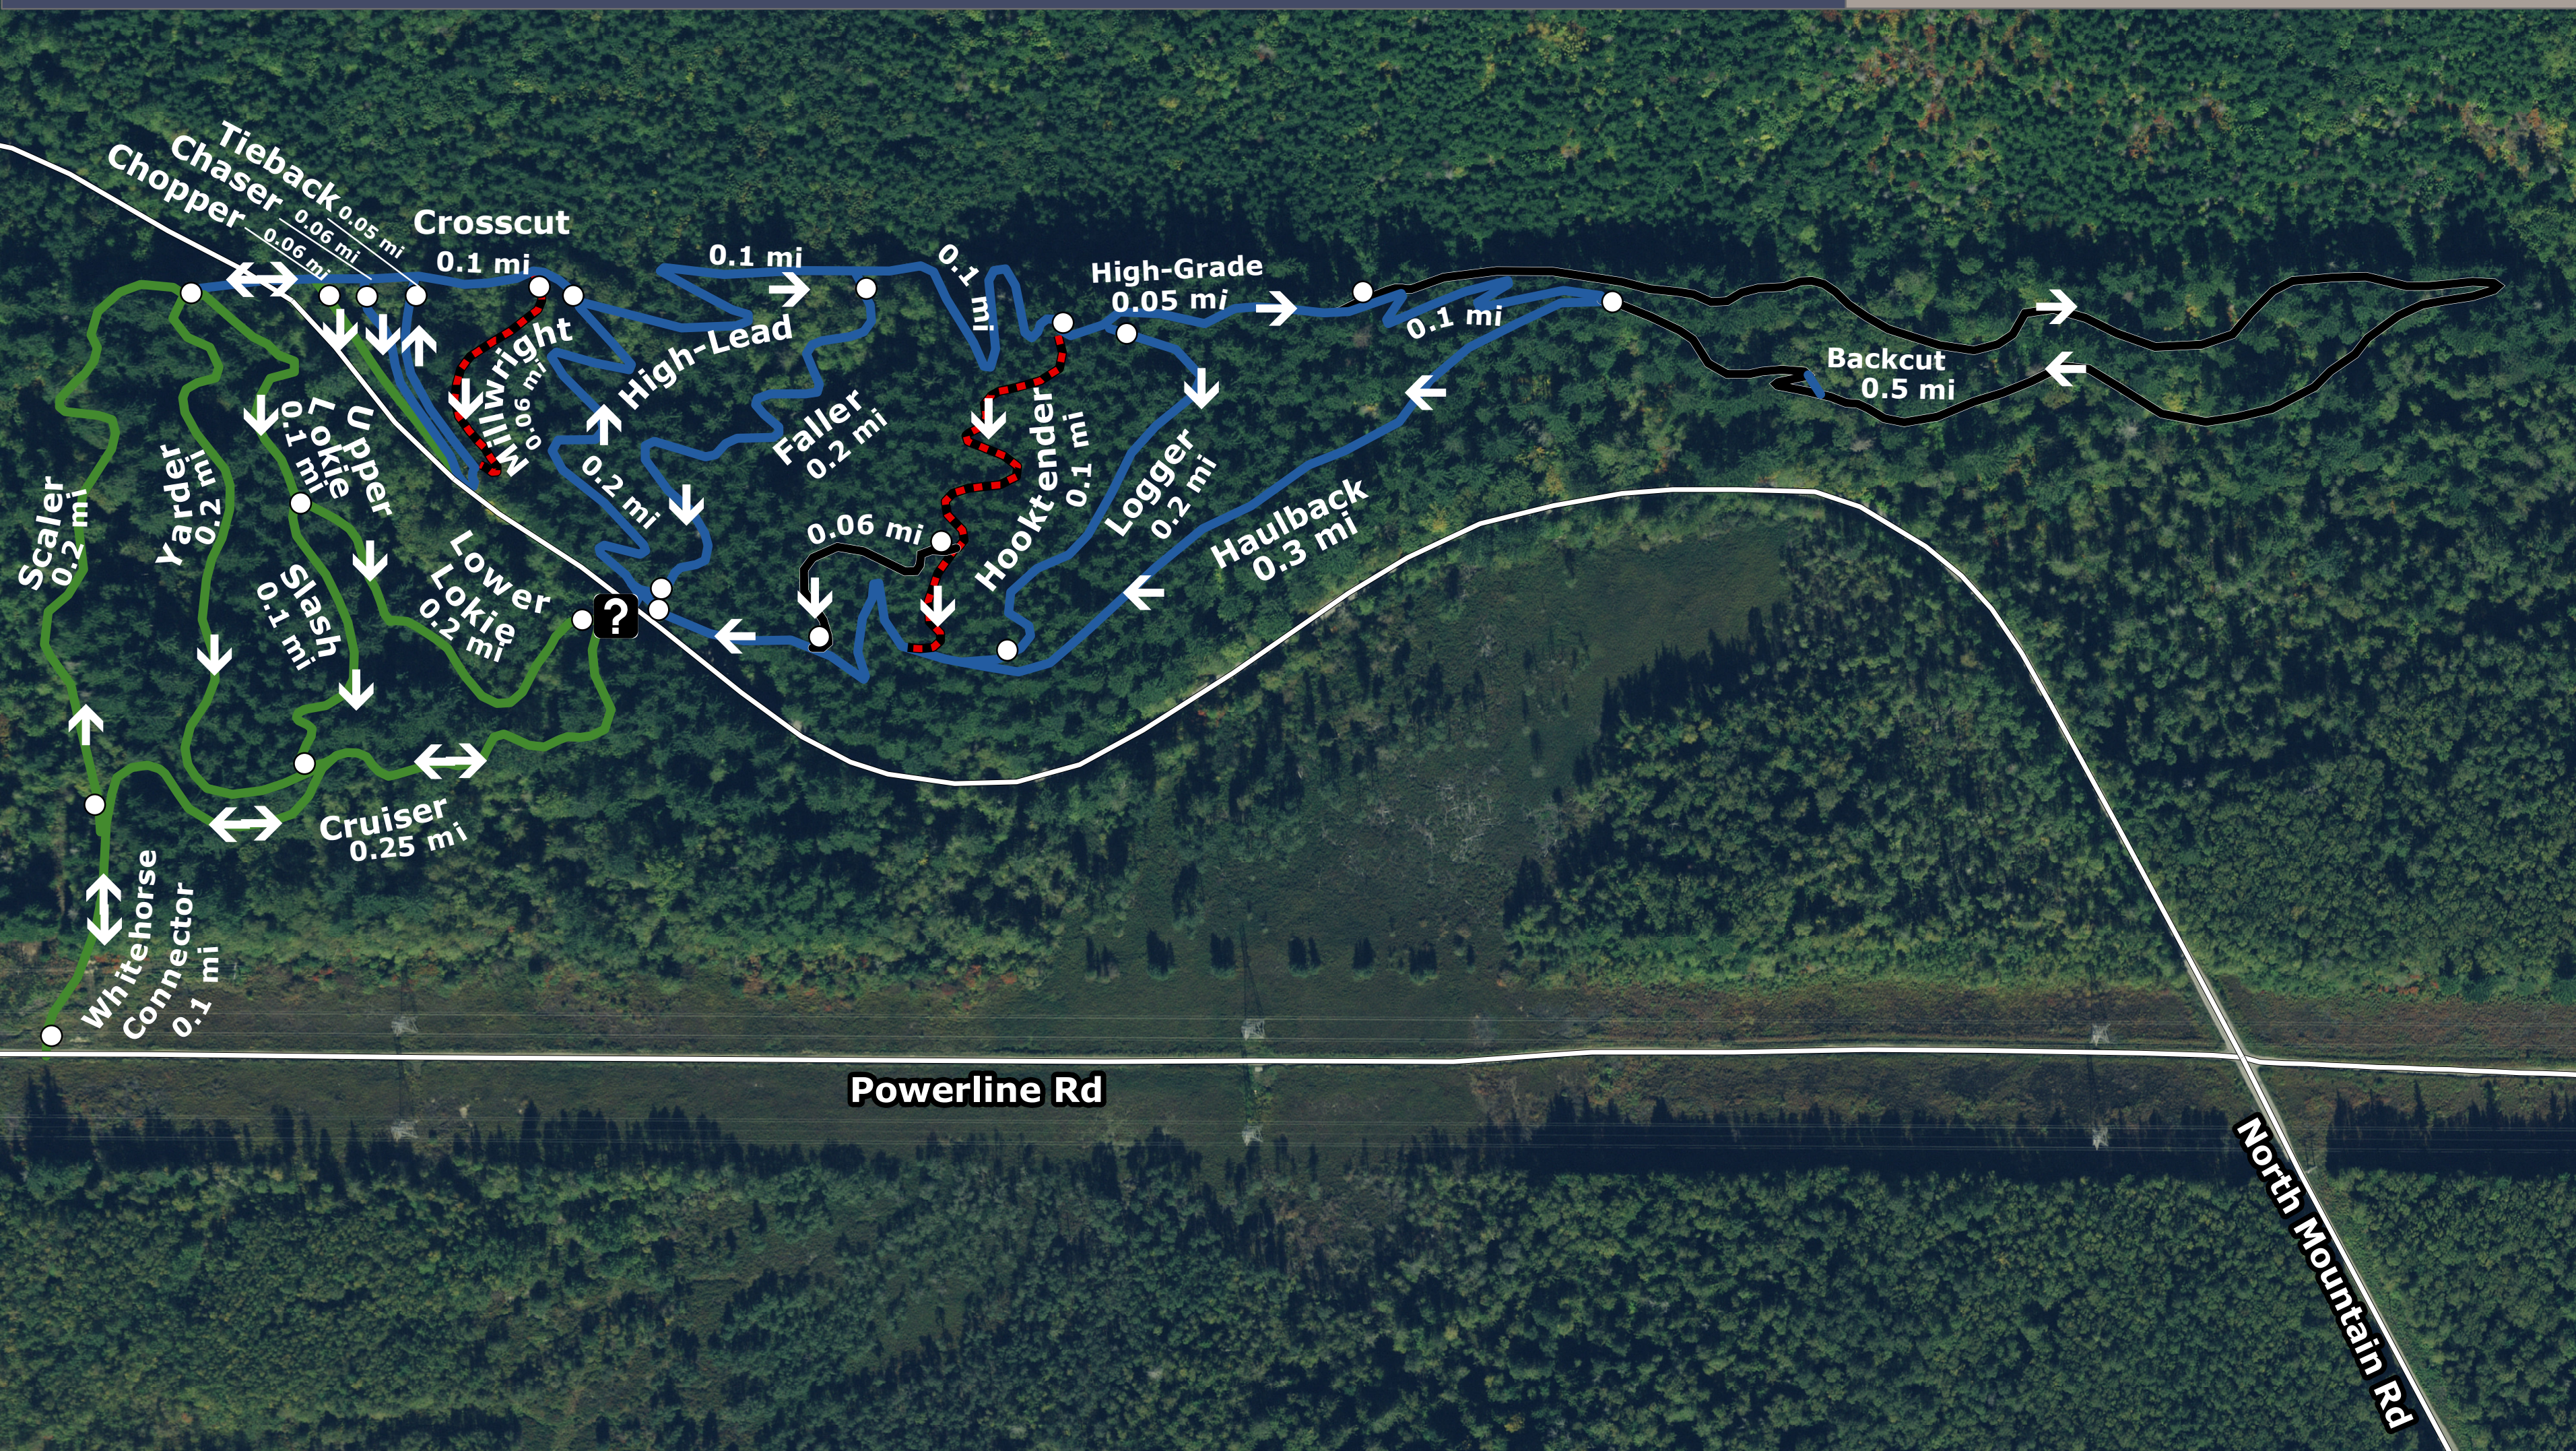

## North Mountain State Trust Land

**EASIER**

Typically gentler grades with some obstacles, some of which may be unavoidable. May encounter infrequent unavoidable technical features.

**DIFFICULT**

Challenging terrain with relatively moderate grades and variable trail surfaces. Likely to encounter some unavoidable larger obstacles & technical features.

**VERY DIFFICULT**

Very challenging terrain, requiring advanced rider skills. Will frequently encounter steep grades, with variable trail surfaces, including large unavoidable mandatory advanced obstacles & technical features.

**EXPERTS ONLY**

Exceptionally challenging extreme terrain, requiring expert riding skills. Will encounter very steep grades, with highly variable trail surfaces including severe unavoidable mandatory extreme obstacles & technical features.

**1-Way Trail**    **2-Way Trail**

Direction of Mountain Bike Travel