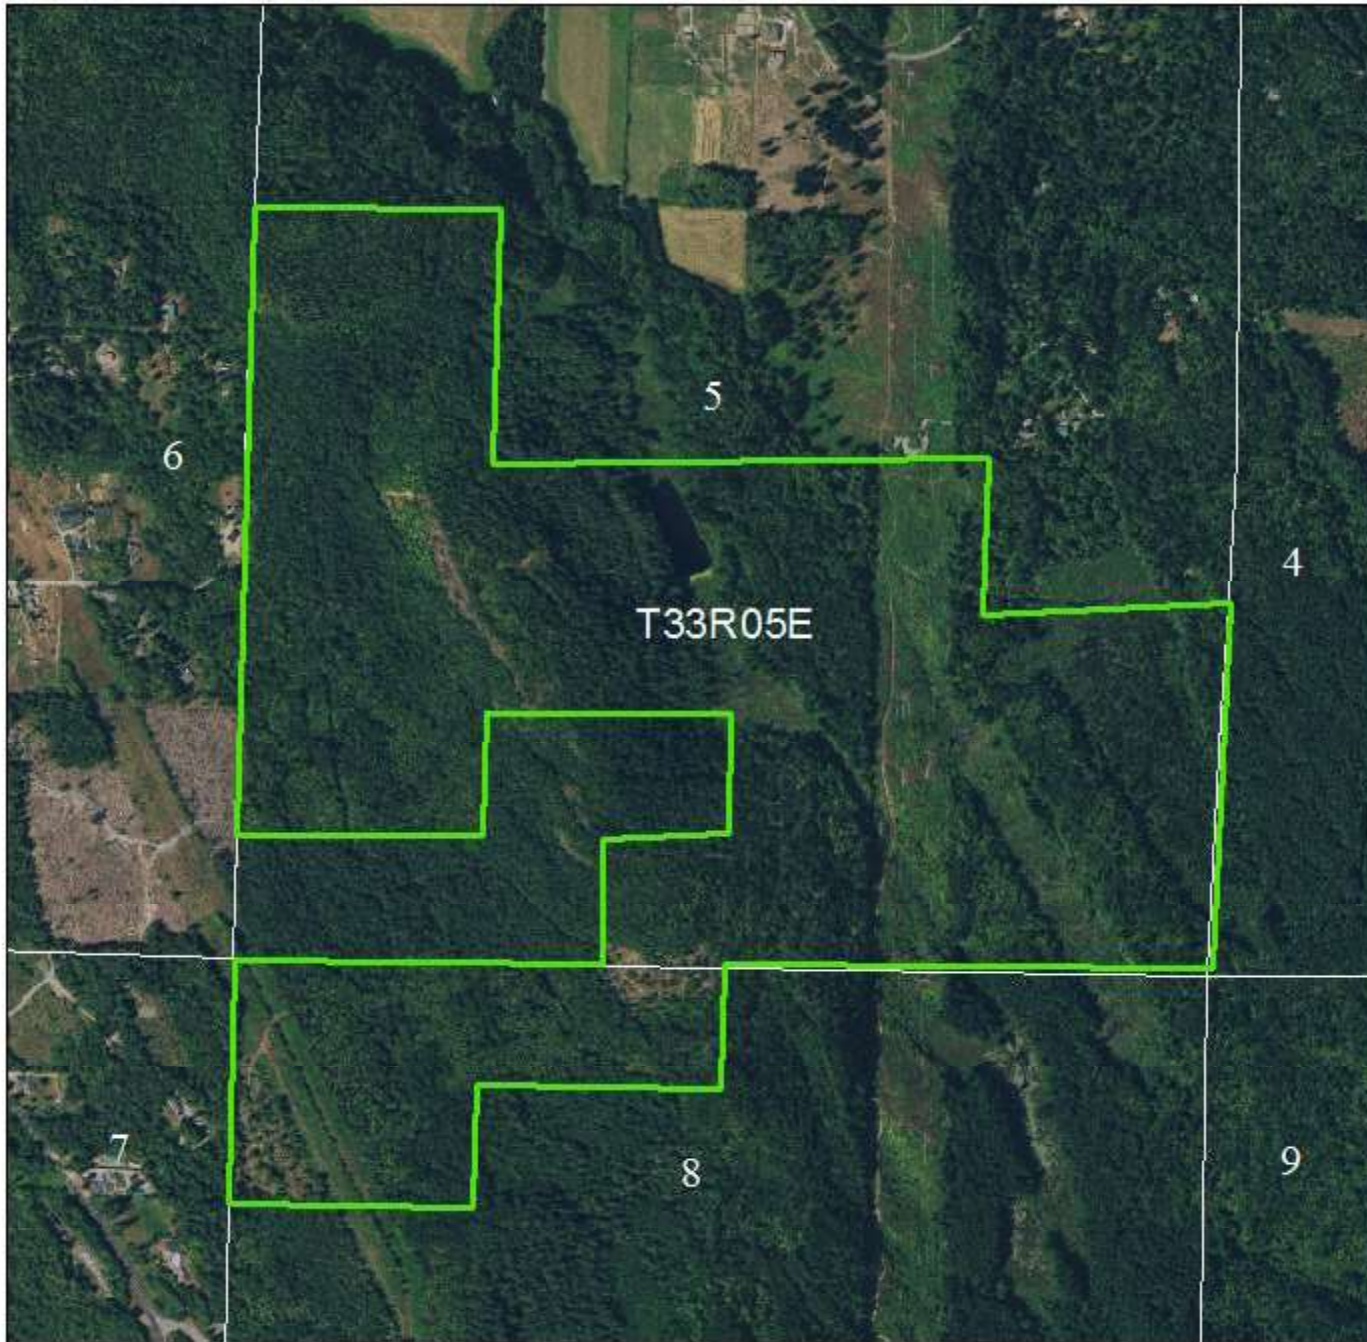

Date: 1/28/2022

BRIARWOOD

Skagit County

156.4 acres

Legend

 Briarwood

WASHINGTON STATE DEPT OF
**NATURAL
RESOURCES**

0 0.075 0.15 0.3 0.45 Miles