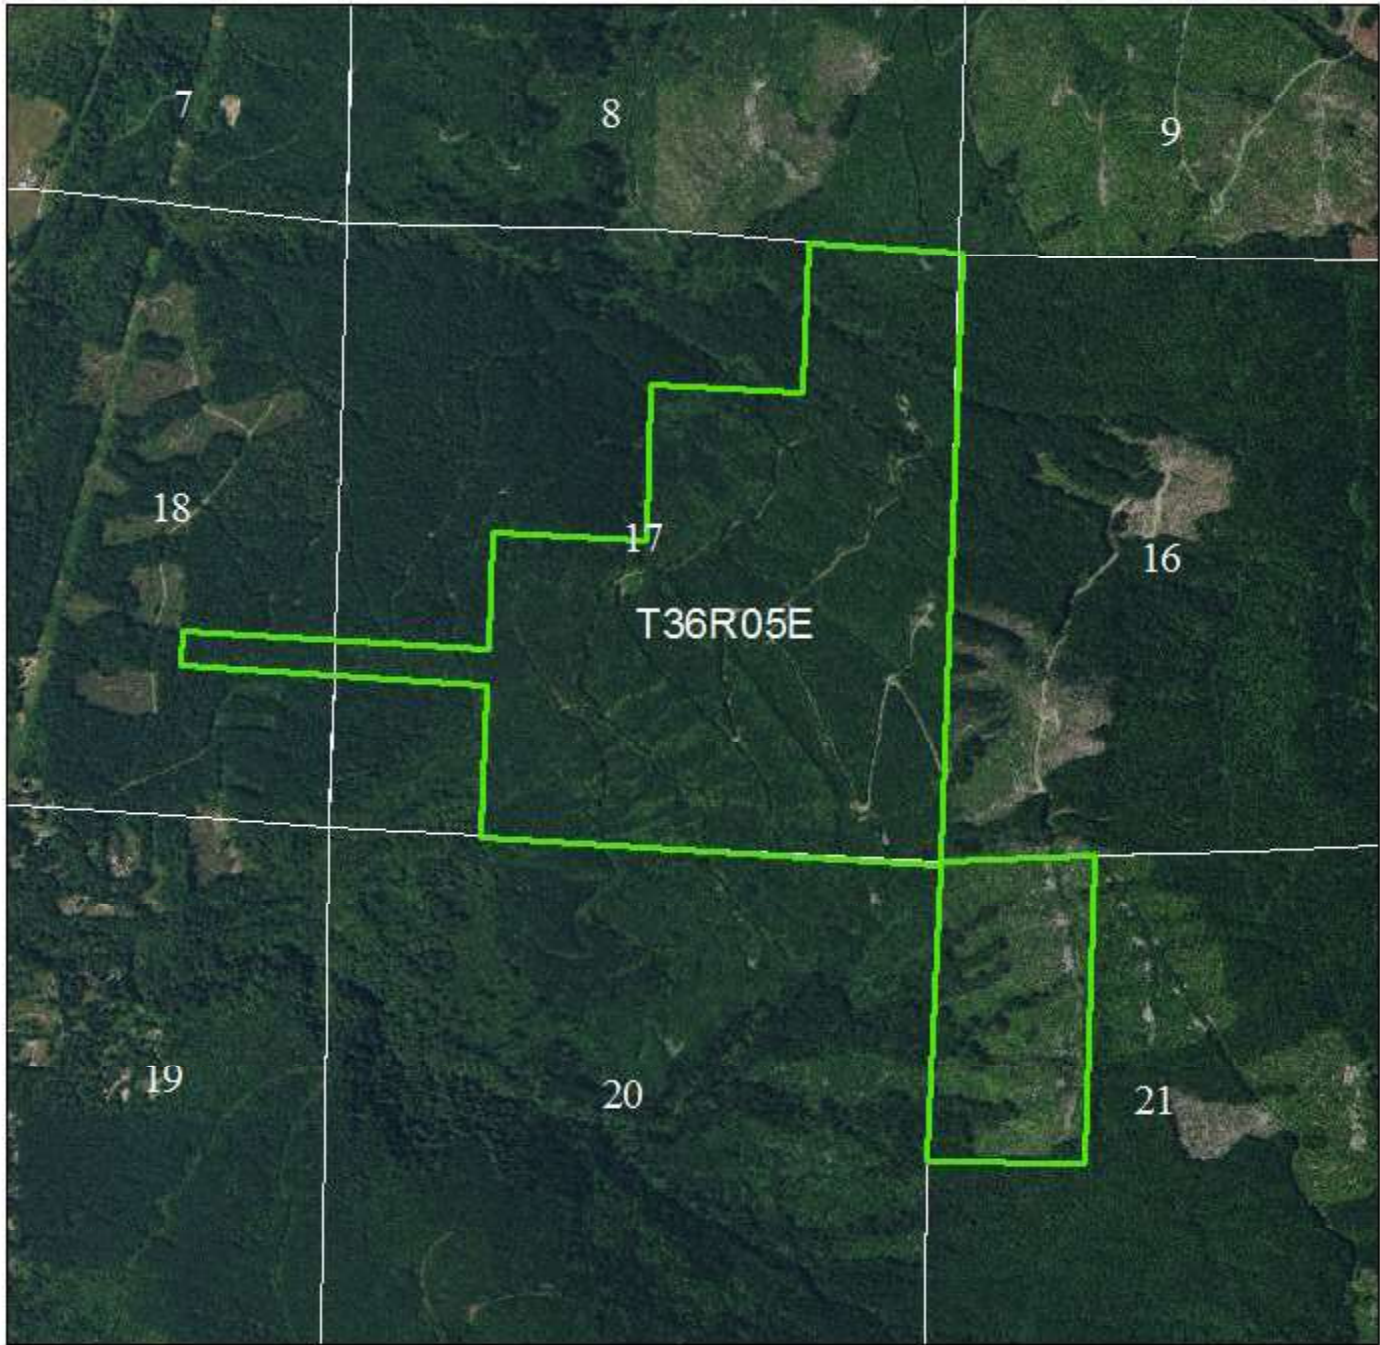

HATHAWAY

Skagit County

462.62 acres

Legend

Hathaway_1

WASHINGTON STATE DEPT OF
**NATURAL
RESOURCES**

Disclaimer: Extreme care was used during the compilation of this map to ensure accuracy. However, due to changes in ownership and the need to rely on outside information, the Department of Natural Resources cannot accept responsibility for errors or omissions, and, therefore, there are no warranties which accompany this material.