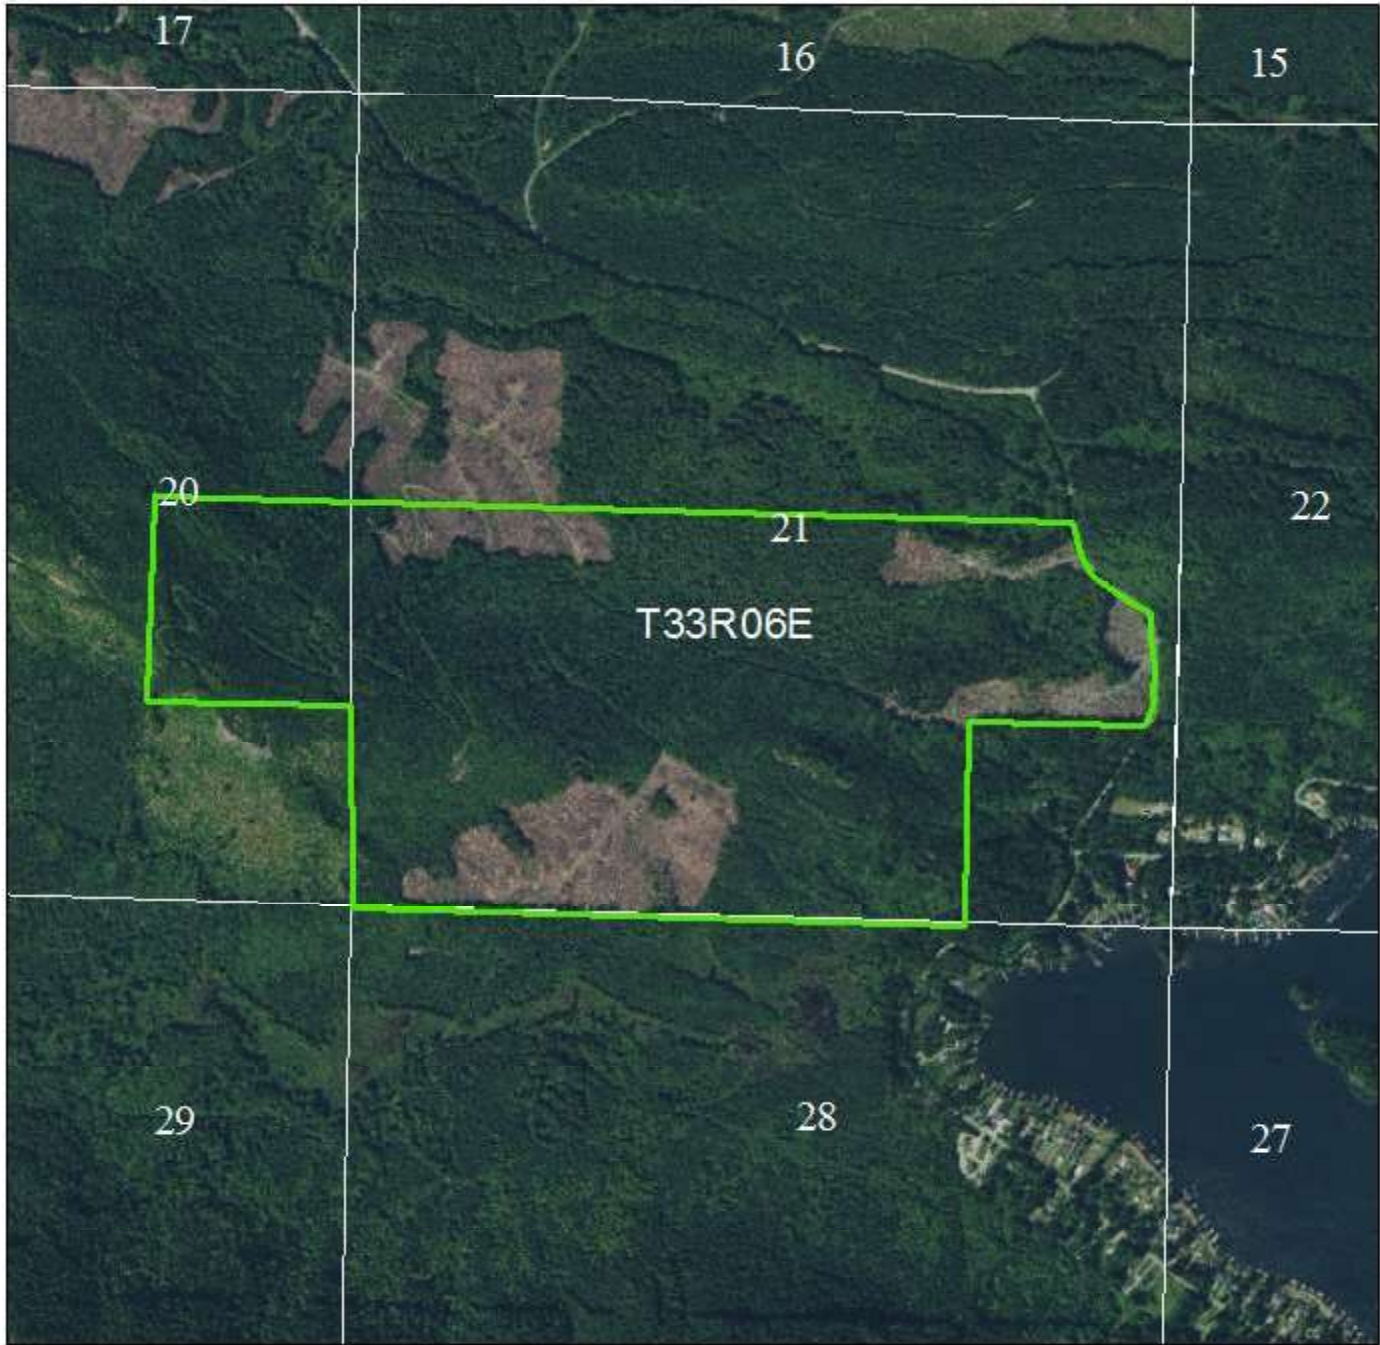

WEST CAVANAUGH

Skagit County

294.55 acres

Legend

West_Cavanaugh