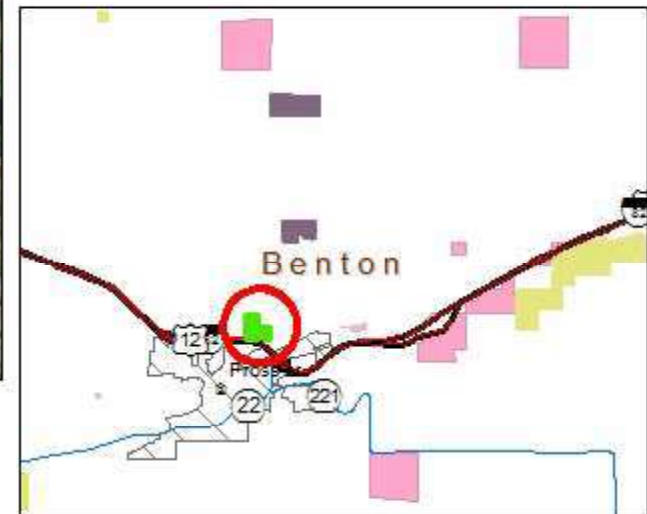

Date: 2/14/2022

PROSSER

Benton County

104.4 acres

Legend

 Prosser

WASHINGTON STATE DEPT OF
**NATURAL
RESOURCES**

0 0.05 0.1 0.2 0.3 Miles