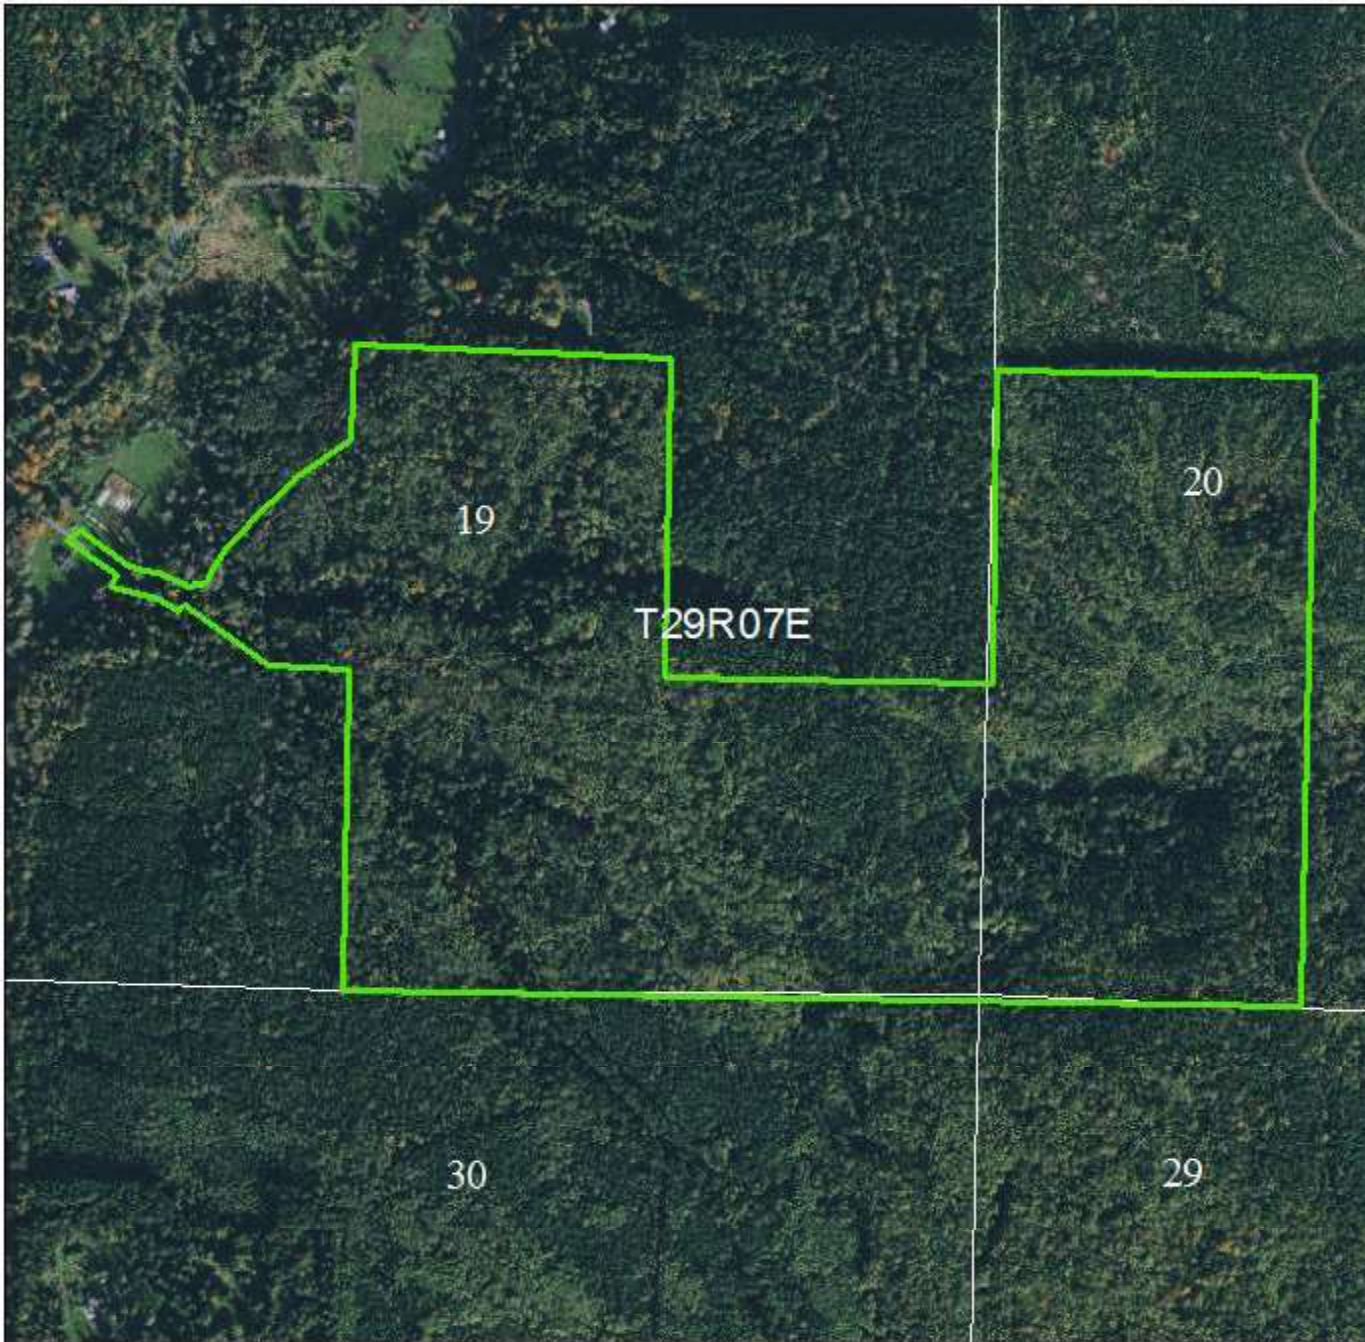

Date: 1/28/2022

WEST ROESIGER

Snohomish County

209.9 acres

Legend

 West_Roesiger

WASHINGTON STATE DEPT OF
**NATURAL
RESOURCES**

0 0.05 0.1 0.2 0.3 Miles