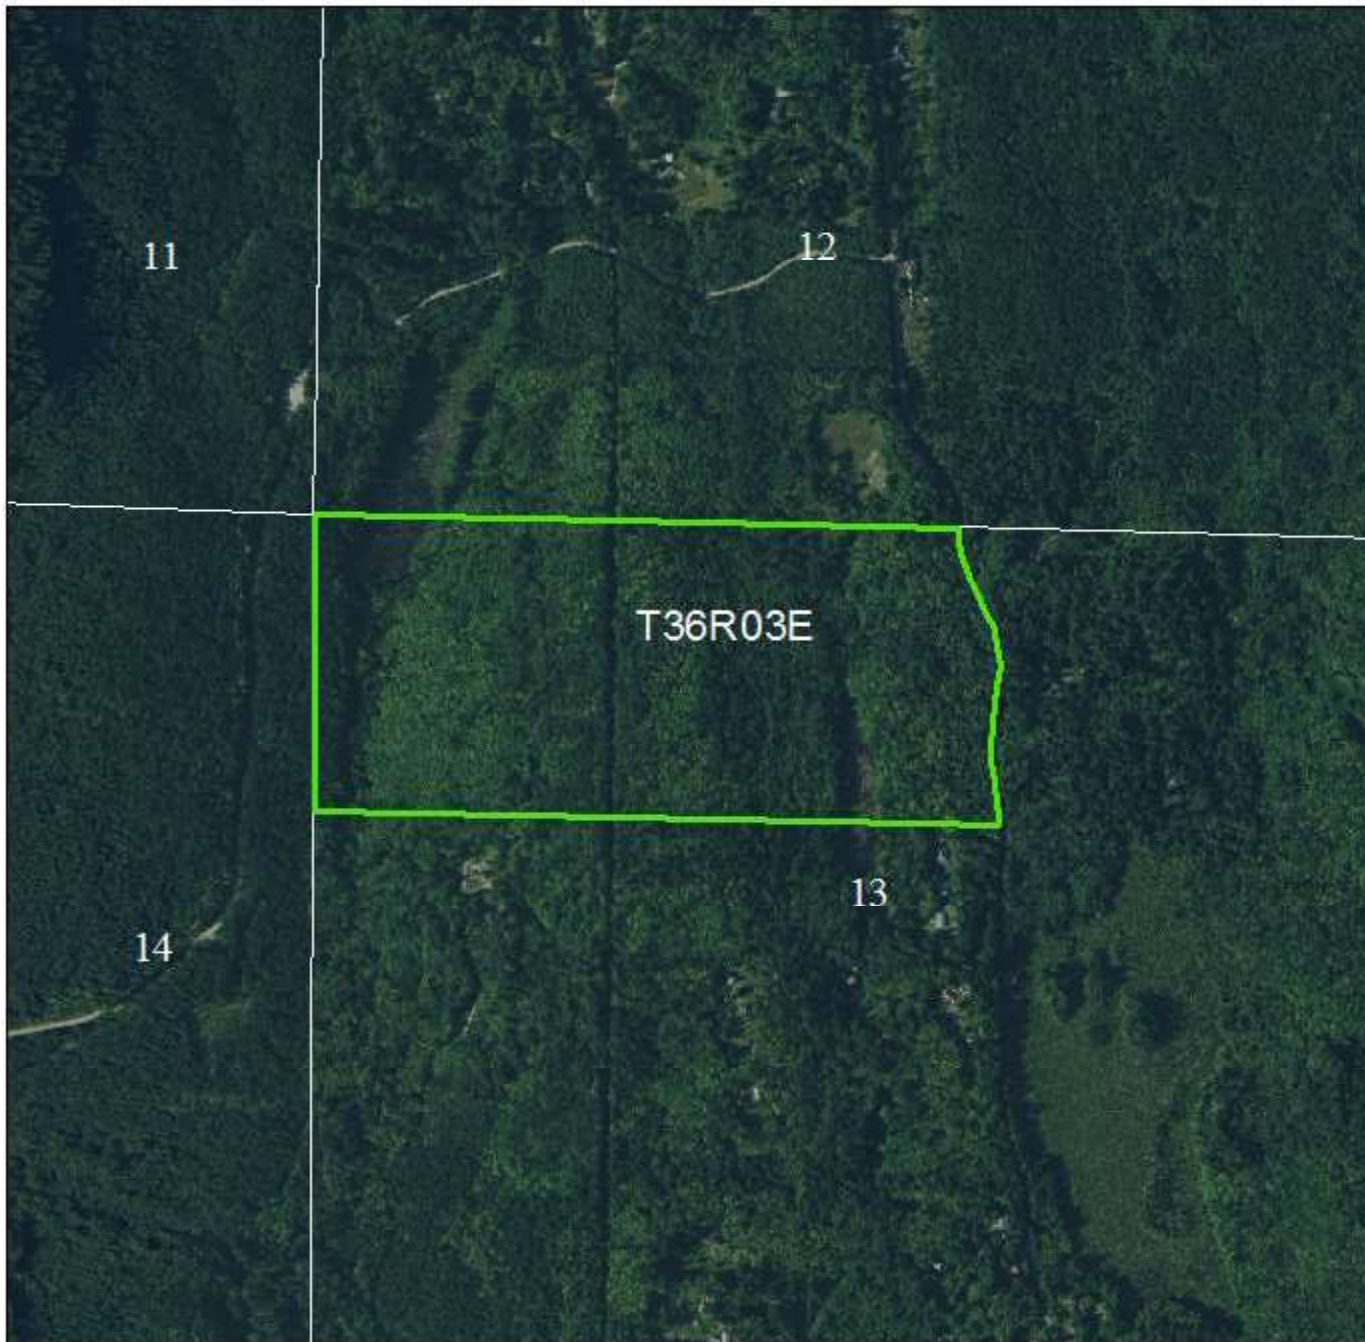

11 T31R05E

ARLINGTON

Snohomish County

.58 acres

Legend

 Arlington

**WASHINGTON STATE DEPT OF
NATURAL
RESOURCES**

Disclaimer: Extreme care was used during the compilation of this map to ensure accuracy. However, due to changes in ownership and the need to rely on outside information, the Department of Natural Resources cannot accept responsibility for errors or omissions, and, therefore, there are no warranties which accompany this material.

Date: 1/28/2022

BLOEDEL 90

Skagit County

89.58 acres

Legend

 Bloedel_90

WASHINGTON STATE DEPT OF
**NATURAL
RESOURCES**

0 0.05 0.1 0.2 0.3 Miles

Date: 1/28/2022

BRIARWOOD

Skagit County

156.4 acres

Legend

 Briarwood

WASHINGTON STATE DEPT OF
**NATURAL
RESOURCES**

0 0.075 0.15 0.3 0.45 Miles