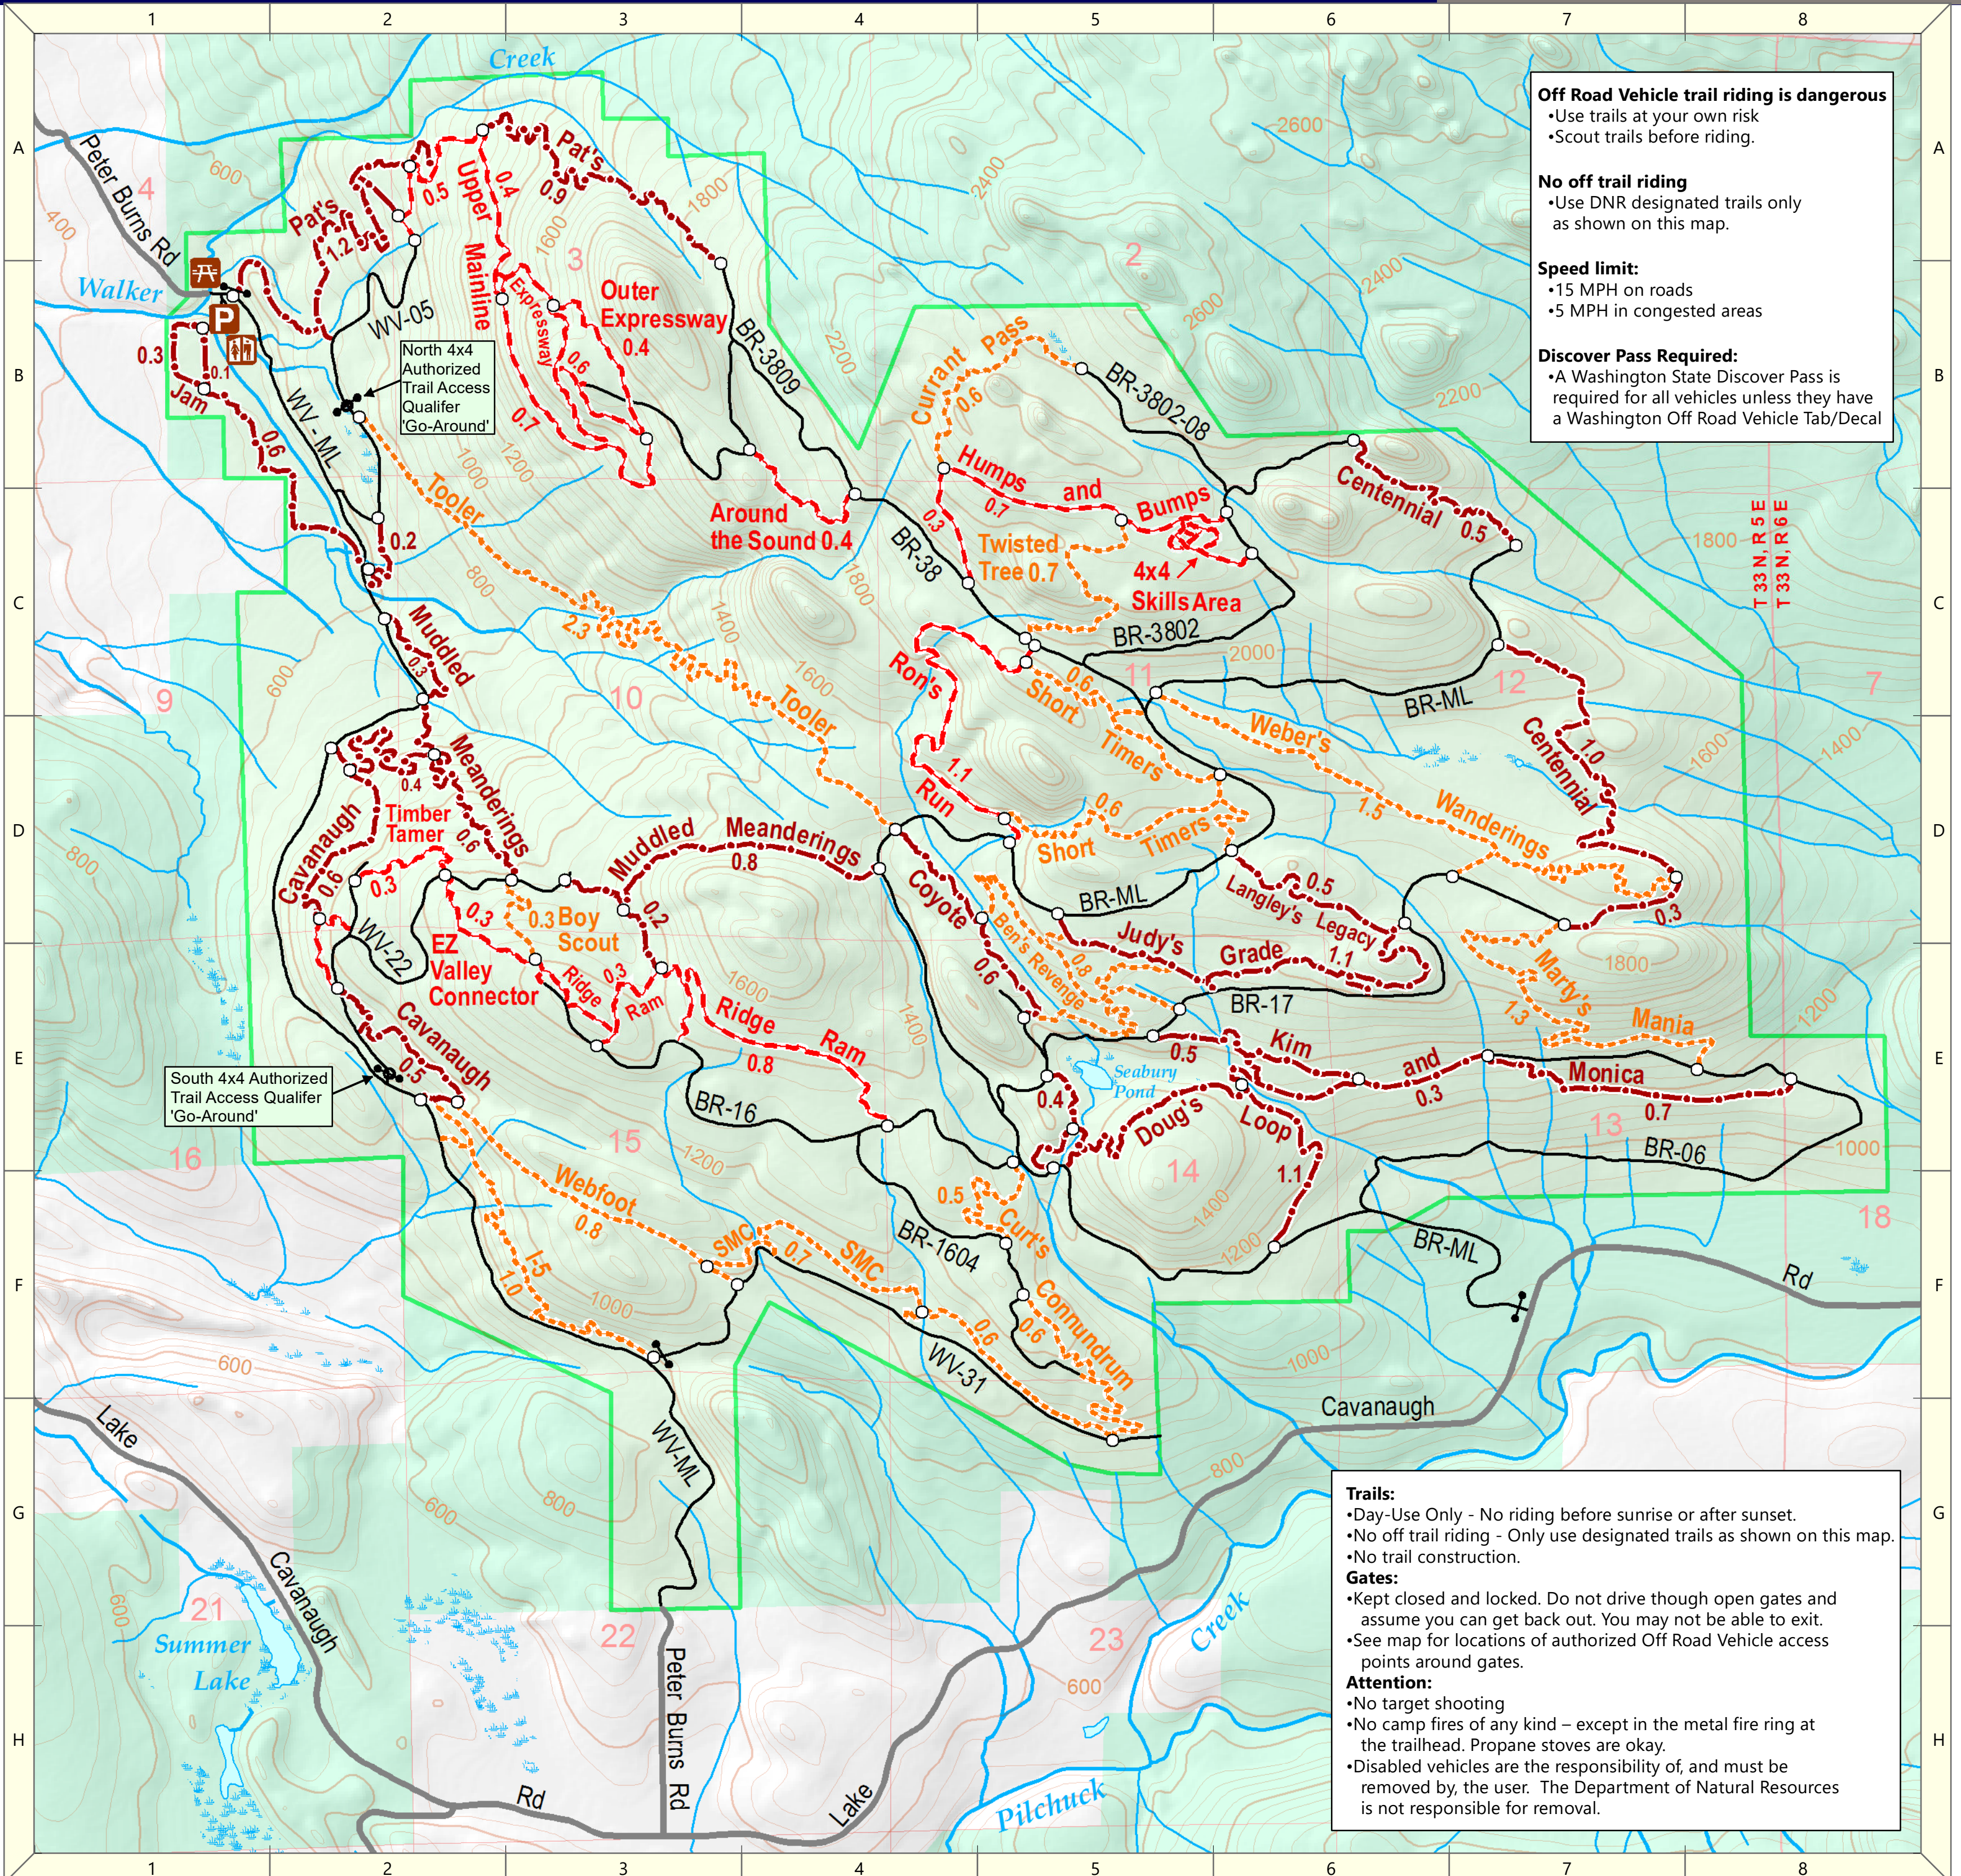

Walker Valley Off Road Vehicle Trail System

Walker Valley State Forest

Off Road Vehicle trail riding is dangerous

- Use trails at your own risk
- Scout trails before riding.

No off trail riding

- Use DNR designated trails only as shown on this map.

Speed limit:

- 15 MPH on roads
- 5 MPH in congested areas

Discover Pass Required:

- A Washington State Discover Pass is required for all vehicles unless they have a Washington Off Road Vehicle Tab/Decal

Trails:

- Day-Use Only - No riding before sunrise or after sunset.
- No off trail riding - Only use designated trails as shown on this map.
- No trail construction.

Gates:

- Kept closed and locked. Do not drive through open gates and assume you can get back out. You may not be able to exit.
- See map for locations of authorized Off Road Vehicle access points around gates.

0 1/4 1/2 1 1 1/2 2 Miles
 1:15,000 Contour Interval 40 feet

- Walker Valley Off Road Vehicle Trail System Area
- Other DNR Managed Lands
- Locked Gates
- Locked Gates with Trail Access Qualifier 'Go-Around'
- P Picnic Table
- T Toilet
- P Trailhead
- Trail Intersection Marker
- County Roads
- DNR Forest Roads
- Motorcycle Only
- ATV and Motorcycle Only - 48" Max Width
- 4x4 / UTV / ATV / Motorcycle
- Elevation Contour Lines
40 ft. interval
- Trail Mileage