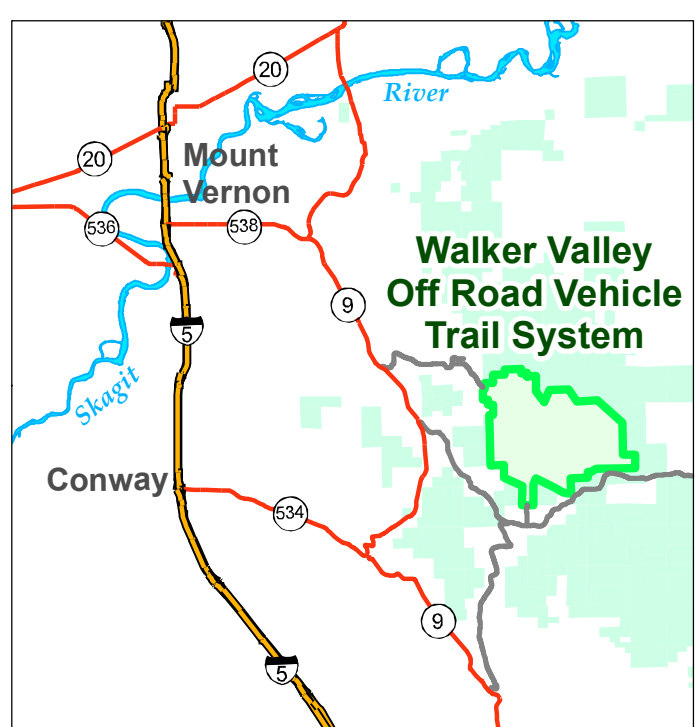

Walker Valley Off Road Vehicle Trail System

Walker Valley State Forest

Off Road Vehicle trail riding is dangerous

- Use trails at your own risk
- Scout trails before riding.

No off trail riding

- Use DNR designated trails only as shown on this map.

- Day-Use Only - No riding before sunrise or after sunset.
- No off trail riding - Only use designated trails as shown on this map.
- No trail construction.

Gates:

- Kept closed and locked. Do not drive through open gates and assume you can get back out. You may not be able to exit.
- See map for locations of authorized Off Road Vehicle access points around gates.

0 1/4 1/2 1 1 1/2 2 Miles
 1:15,000 Contour Interval 40 feet

- Walker Valley Off Road Vehicle Trail System Area
- Other DNR Managed Lands
- Locked Gates
- Locked Gates with Trail Access Qualifier 'Go-Around'
- P Picnic Table
- T Toilet
- P Trailhead
- Trail Intersection Marker
- County Roads
- DNR Forest Roads
- Motorcycle Only
- ATV and Motorcycle Only - 48" Max Width
- 4x4 / UTV / ATV / Motorcycle
- Elevation Contour Lines
40 ft. interval
- Trail Mileage