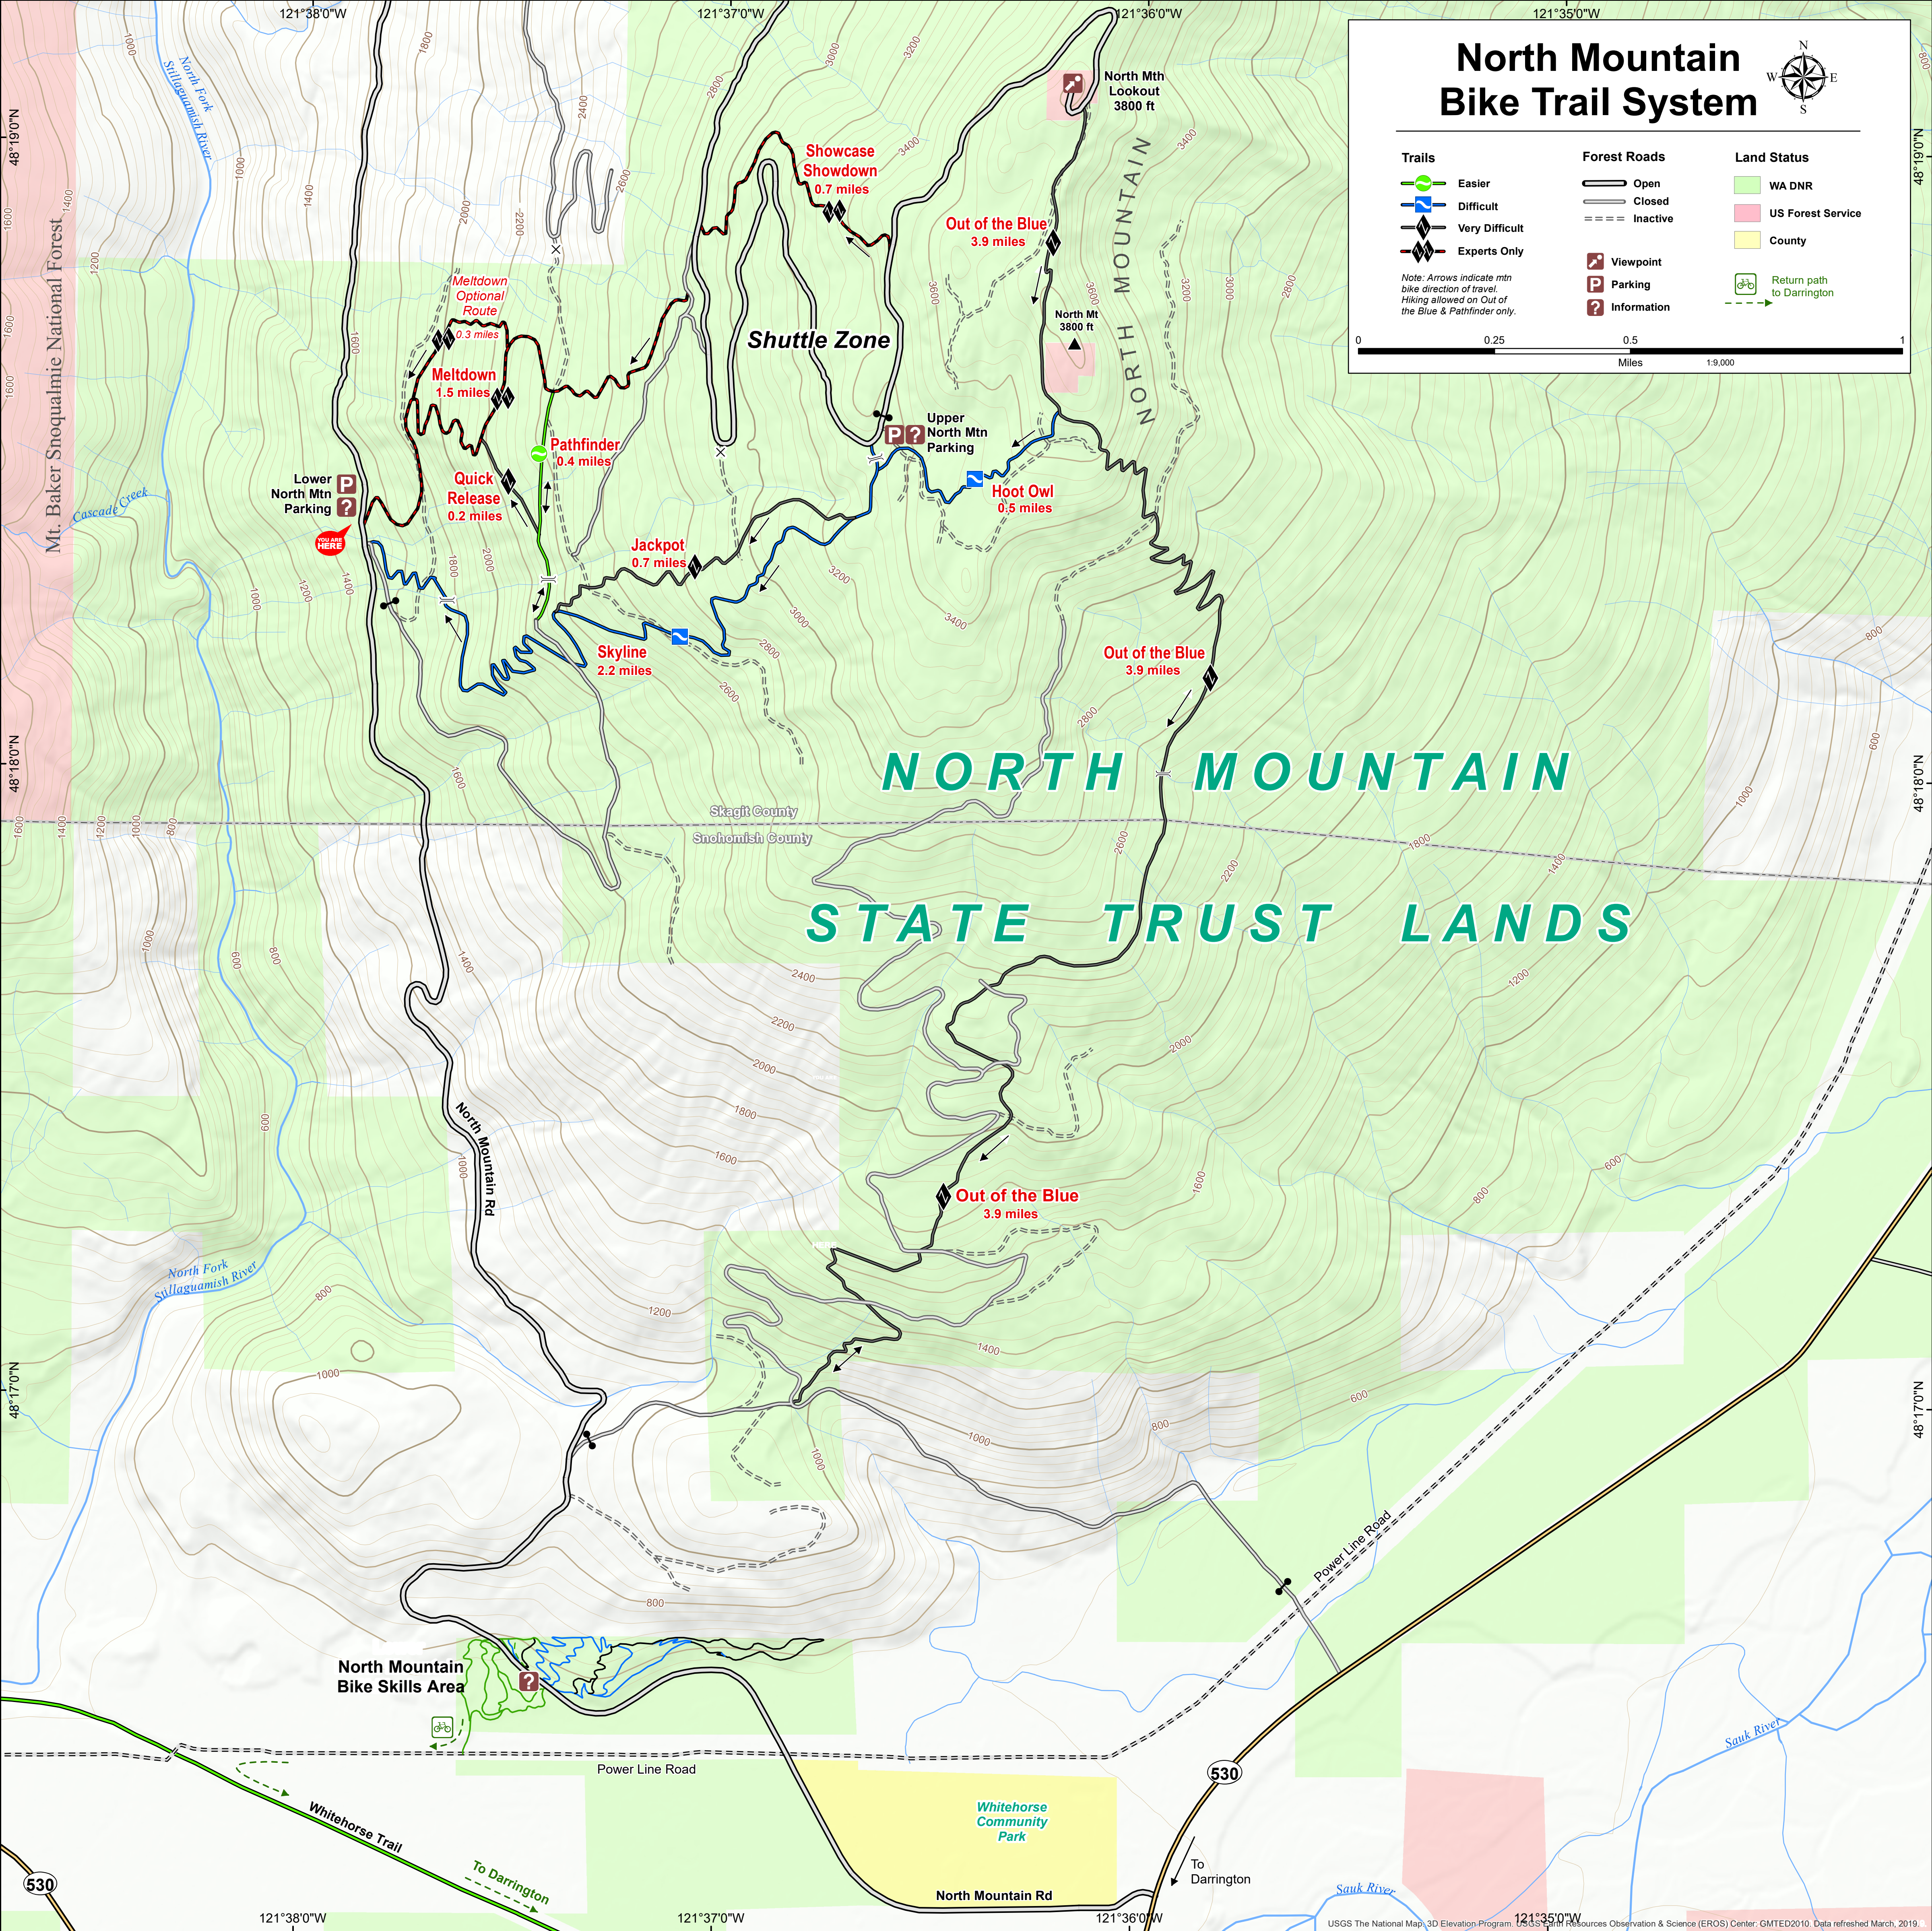

North Mountain Bike Trail System

- | Trails | Forest Roads | Land Status |
|---|--------------|---------------------------|
| Easier | Open | WA DNR |
| Difficult | Closed | US Forest Service |
| Very Difficult | Inactive | County |
| Experts Only | Viewpoint | Return path to Darrington |
| <small>Note: Arrows indicate mtn bike direction of travel. Hiking allowed on Out of the Blue & Pathfinder only.</small> | | |
| Parking | | |
| Information | | |

NORTH MOUNTAIN
STATE TRUST LANDS

121°38'0"W
121°37'0"W
121°36'0"W
48°19'0"N
48°18'0"N
48°17'0"N

121°35'0"W
48°19'0"N
48°18'0"N
48°17'0"N