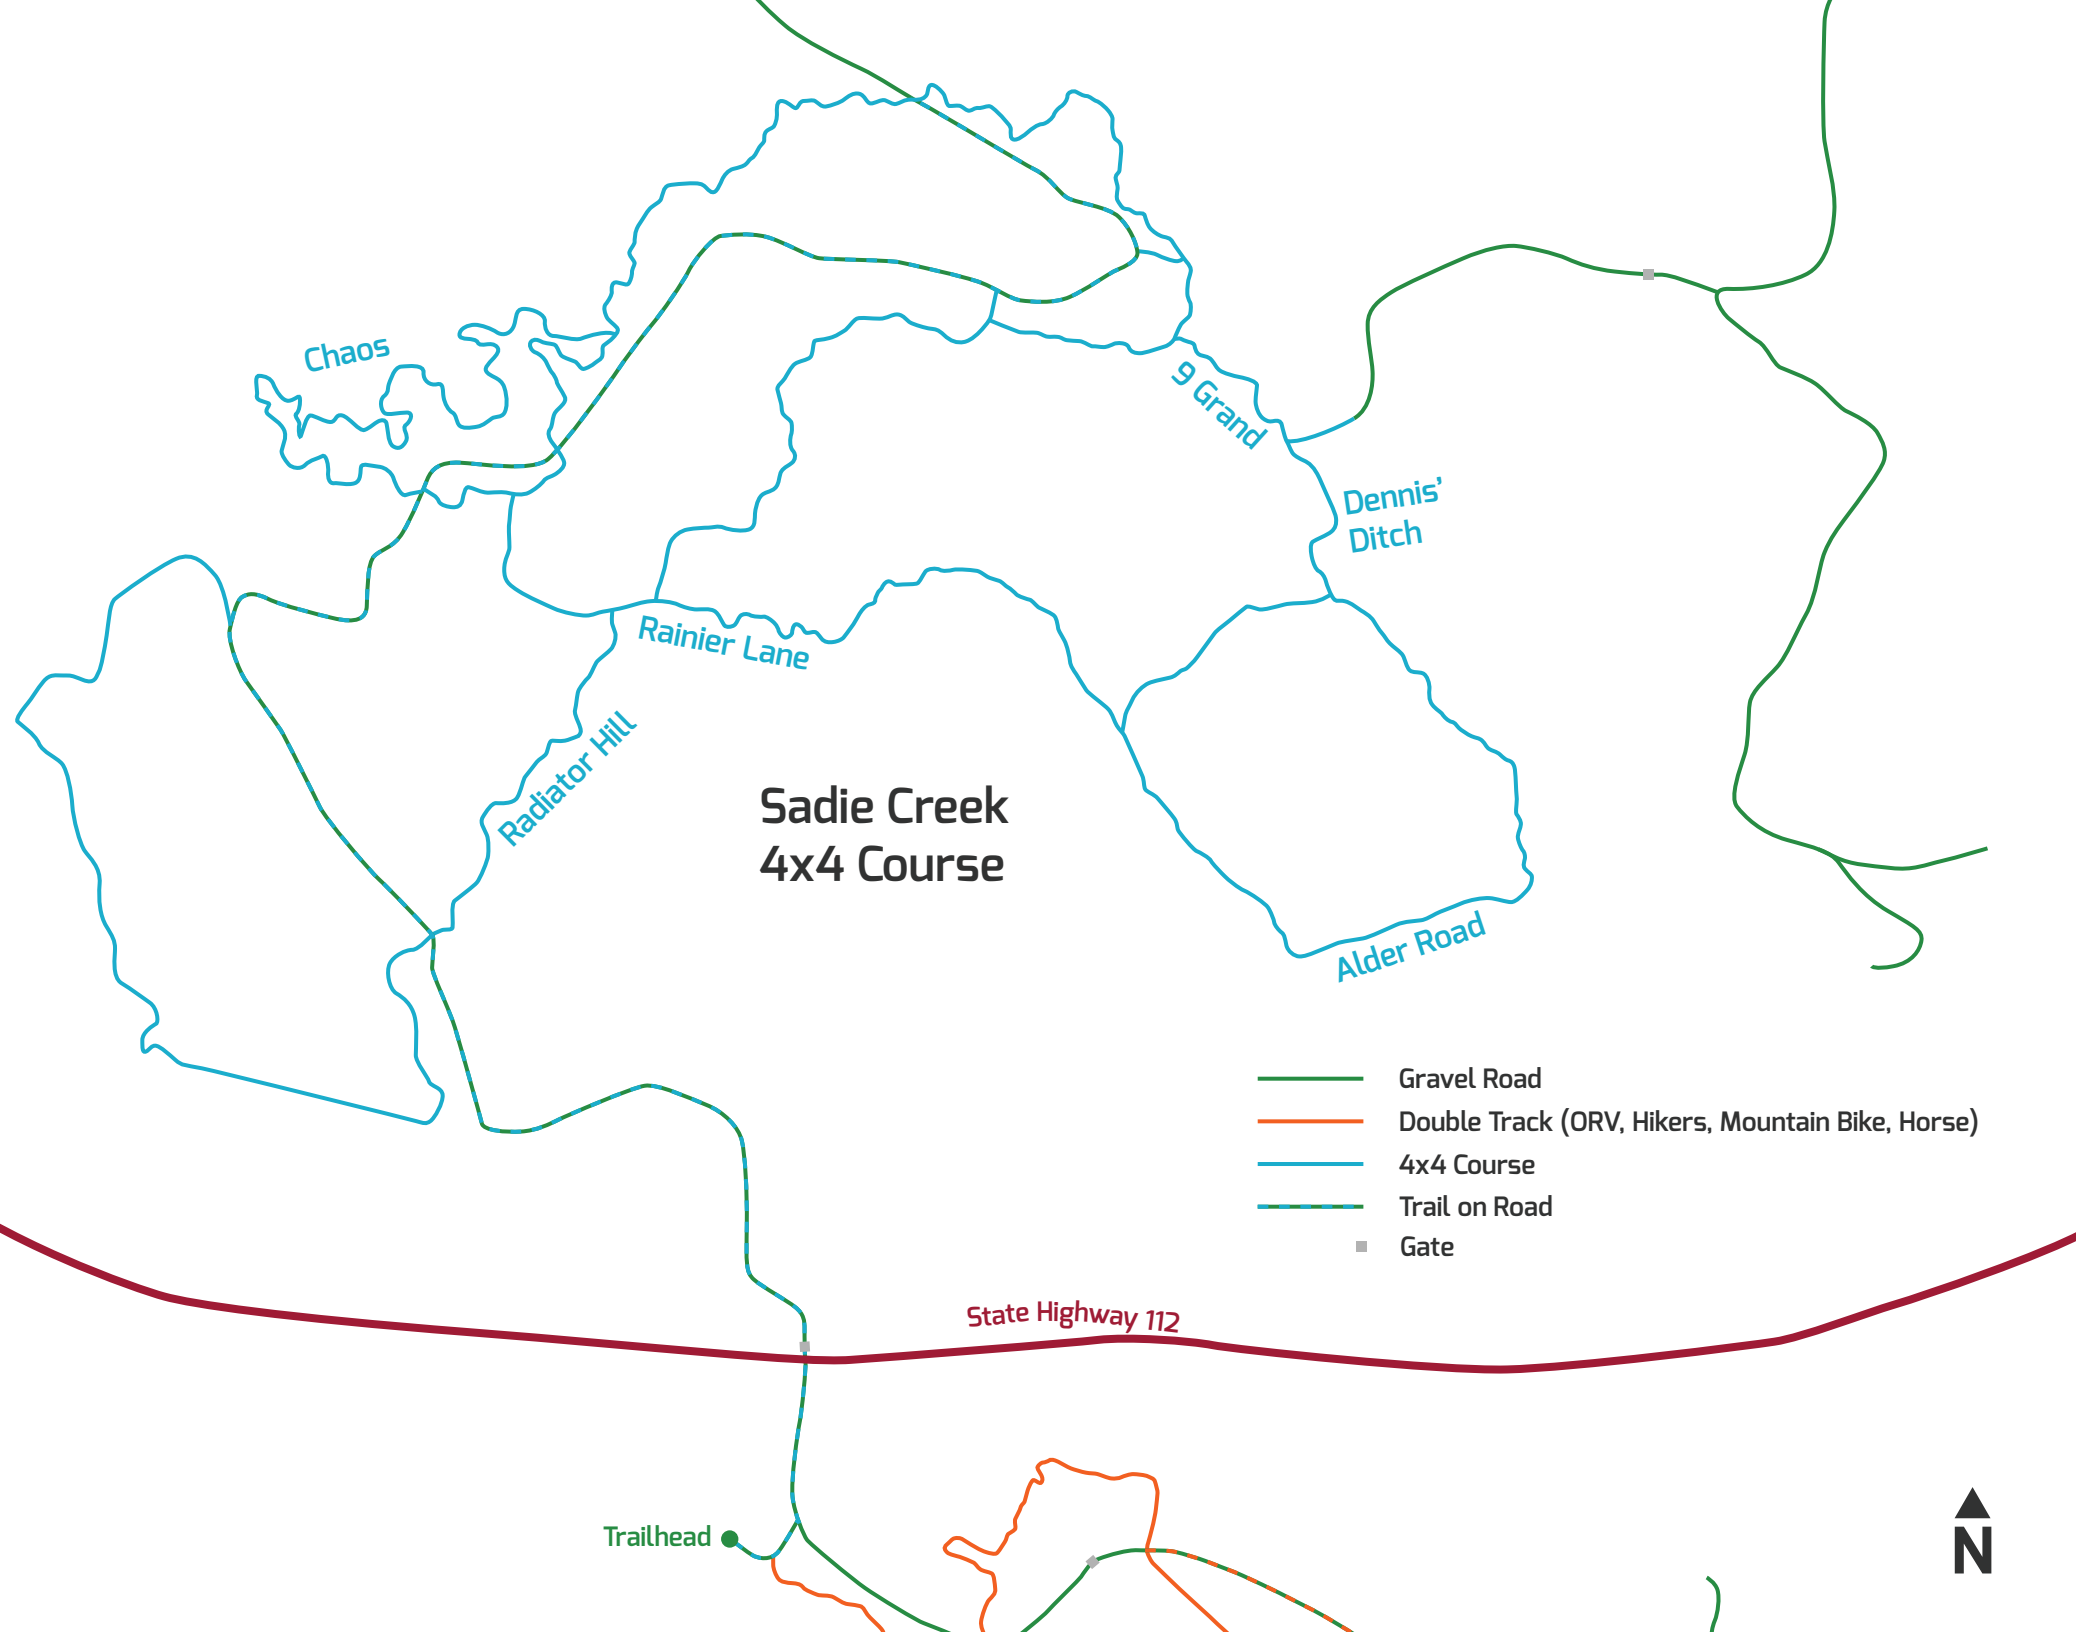

Salalom

North Lyre Section

Lower Swanson

East Twin Rd

Sadie Creek

Susie Creek

Lyre River

South Lyre Section

Blowdown Alley

PA 5-1050

PA 5-1000

PA 5-1000

PA 5-1300

PA 5-1153

Upper Swanson

The Switchbacks

Boundary Ridge (Narrow/Steep Trail Designed for Dirt Bikes - Closed to Quads)

East Boundary

- Gravel Road
- Double Track (ORV, Hikers, Mountain Bike, Horse)
- 4x4 Course
- Trail on Road
- Gate

Chaos

9 Grand

Dennis' Ditch

Rainier Lane

Radiator Hill

Sadie Creek 4x4 Course

Alder Road

State Highway 112

Trailhead

- Gravel Road
- Double Track (ORV, Hikers, Mountain Bike, Horse)
- 4x4 Course
- Trail on Road
- Gate