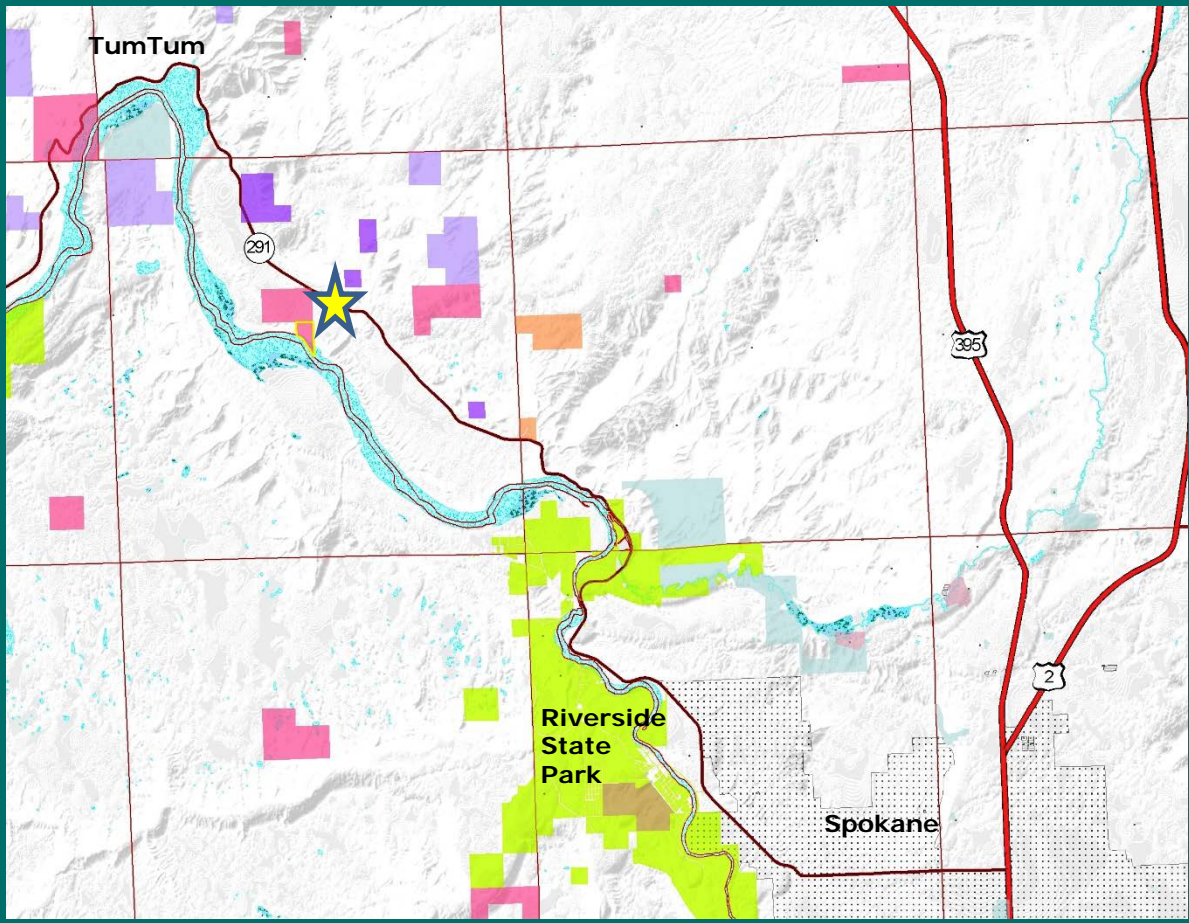

Lake Spokane
Trust Land Transfer
02-090361
Stevens County

Lake Spokane Trust Land Transfer

Located NW of
Spokane in
Stevens County

Transfer to Lake
Spokane Parks
and Recreation
District

Suncrest &
TumTum Area

Lake Spokane Trust Land Transfer

**Common
School Trust**

40.24 acres

R-1 zoning

Lake Spokane

Lake Spokane Trust Land Transfer

Slope above lake

Sundance Road