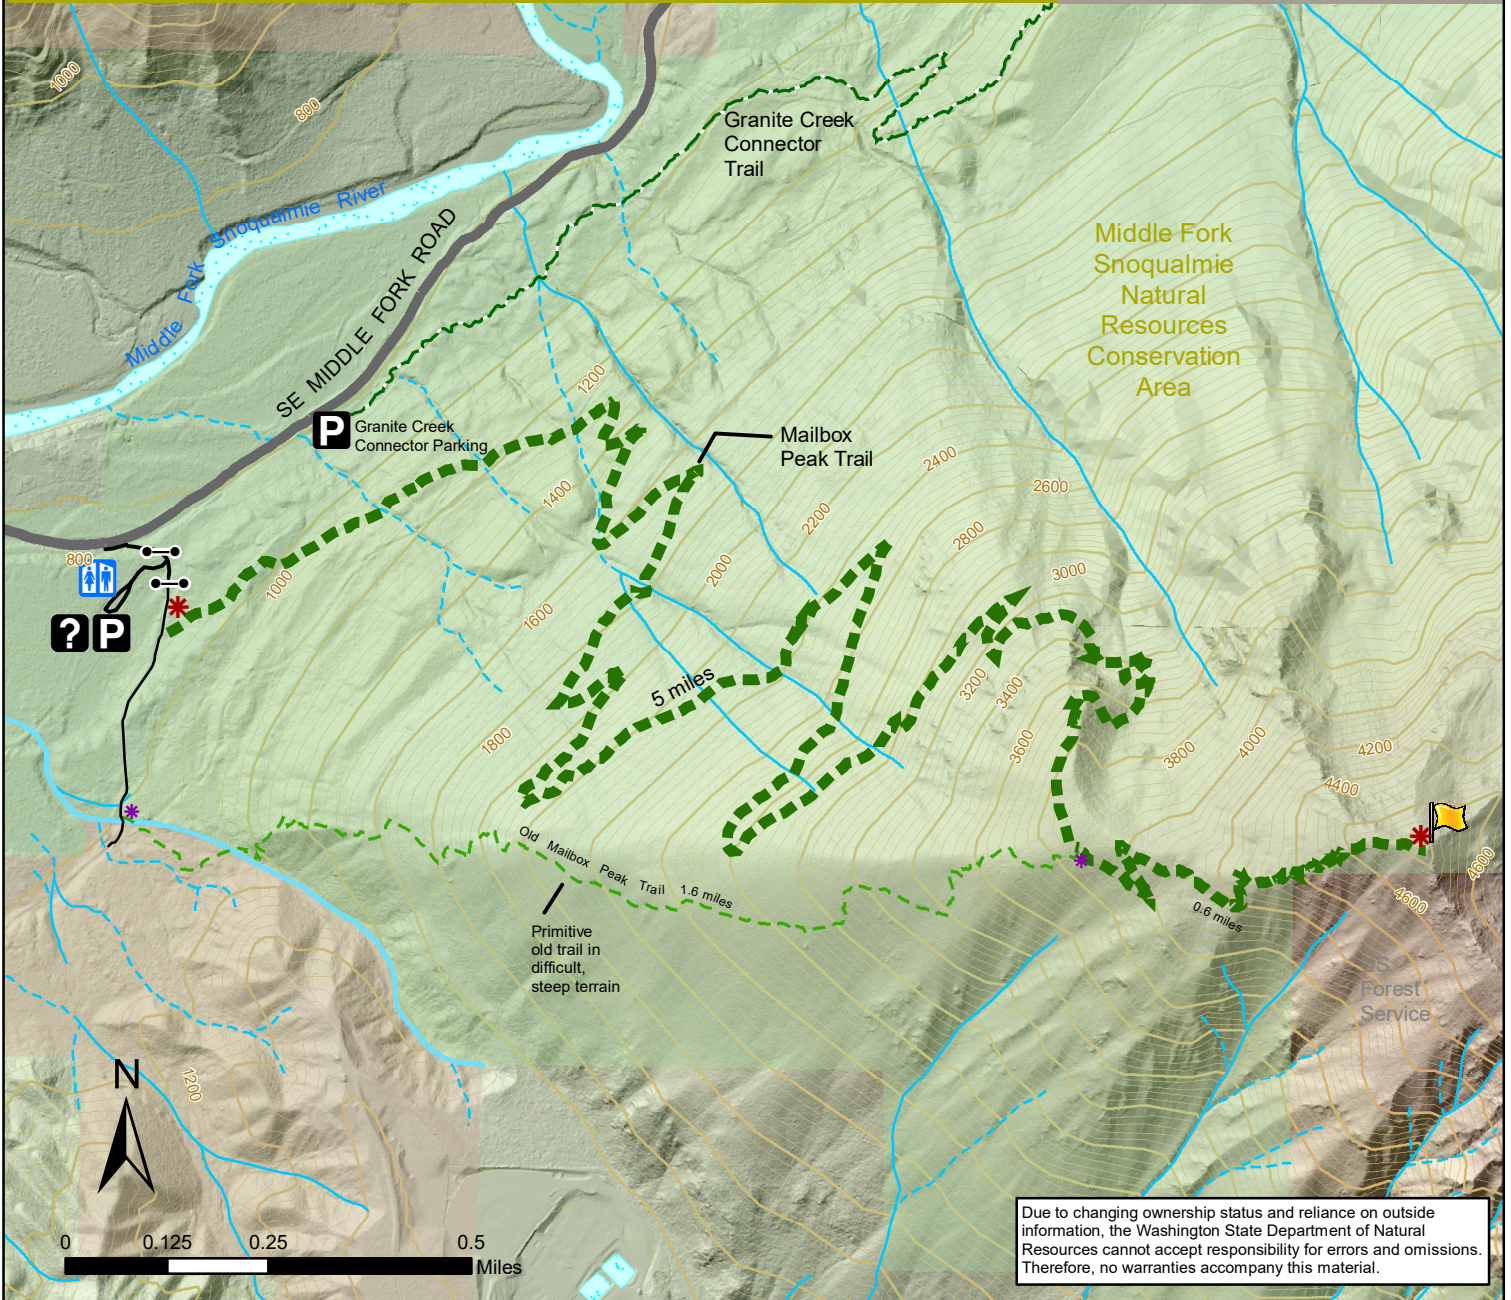

Mailbox Peak Trail Map

Middle Fork
Snoqualmie
Natural Resources
Conservation Area

Please stay on designated trails. If a trail is not posted with DNR signs, and does not appear on DNR maps, it is not approved for public use.

- | | | |
|---|---|---|
|  WA DNR Natural Resources Conservation Area (NRCA) |  Mailbox Peak Trail |  Information |
|  WA Department of Natural Resources |  Primitive old trail in difficult, steep terrain |  Parking |
| |  Road |  Toilet |
| |  Streams | |