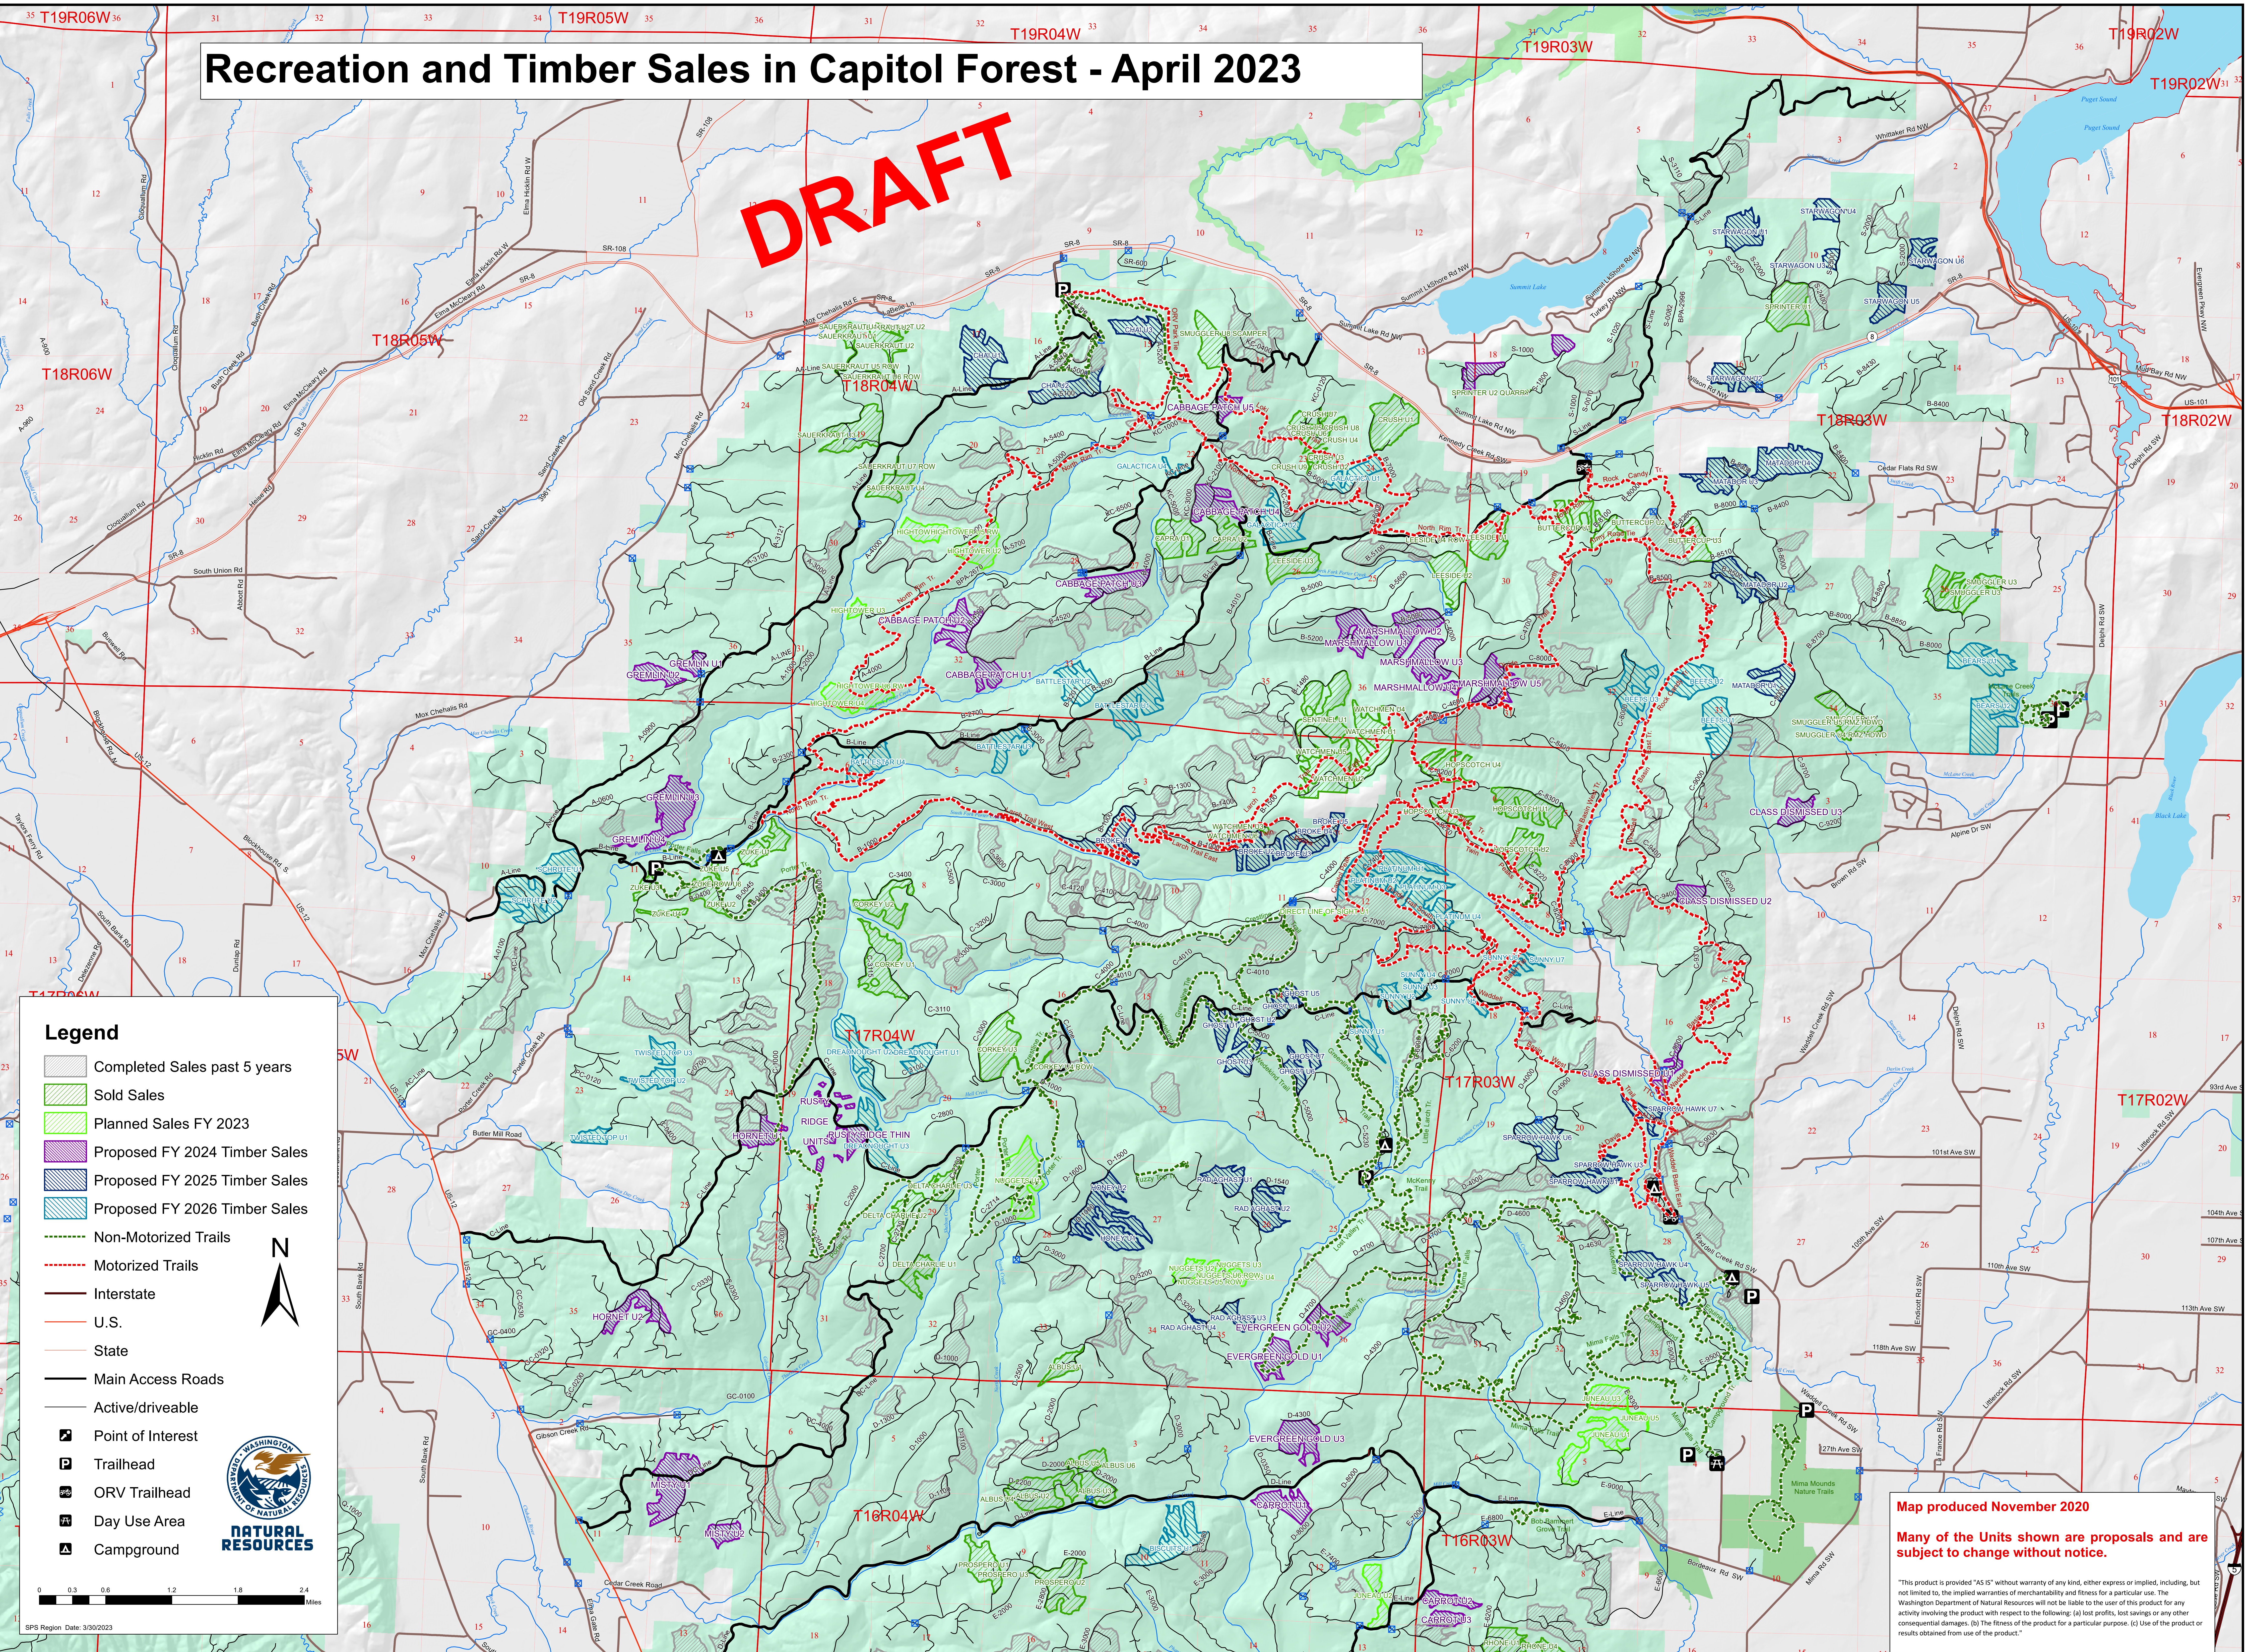

Recreation and Timber Sales in Capitol Forest - April 2023

DRAFT

Legend

- Completed Sales past 5 years
- Sold Sales
- Planned Sales FY 2023
- Proposed FY 2024 Timber Sales
- Proposed FY 2025 Timber Sales
- Proposed FY 2026 Timber Sales
- Non-Motorized Trails
- Motorized Trails
- Interstate
- U.S.
- State
- Main Access Roads
- Active/driveable
- Point of Interest
- Trailhead
- ORV Trailhead
- Day Use Area
- Campground

Map produced November 2020

Many of the Units shown are proposals and are subject to change without notice.

*This product is provided "AS IS" without warranty of any kind, either express or implied, including, but not limited to, the implied warranties of merchantability and fitness for a particular use. The Washington Department of Natural Resources will not be liable to the user of this product for any activity involving the product with respect to the following: (a) lost profits, lost savings or any other consequential damages; (b) The fitness of the product for a particular purpose; (c) Use of the product or results obtained from use of the product.