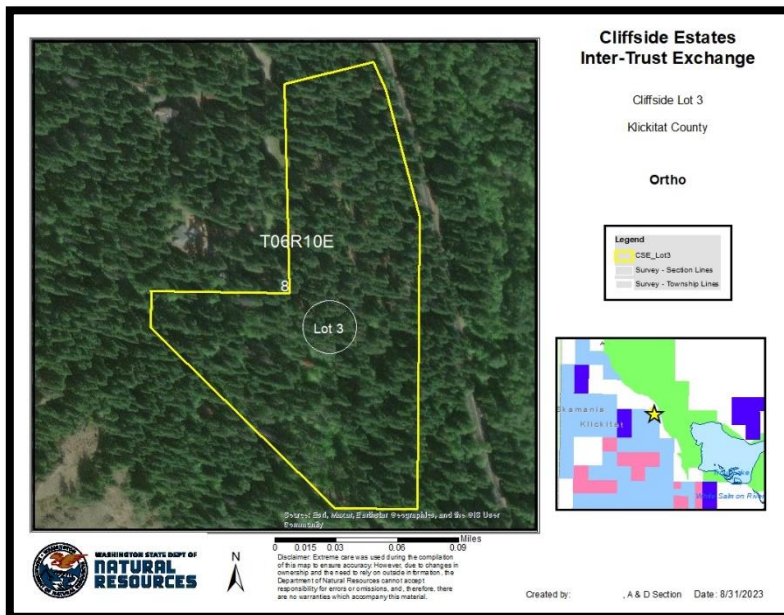

STATE OF WASHINGTON
DEPARTMENT OF NATURAL RESOURCES
BOARD OF NATURAL RESOURCES

CLIFFSIDE ESTATES LOT 3

Vicinity Map

Cliffside Estates Lot 3

Within Section 8, Township 6 North, Range 10 East, W.M., Klickitat County