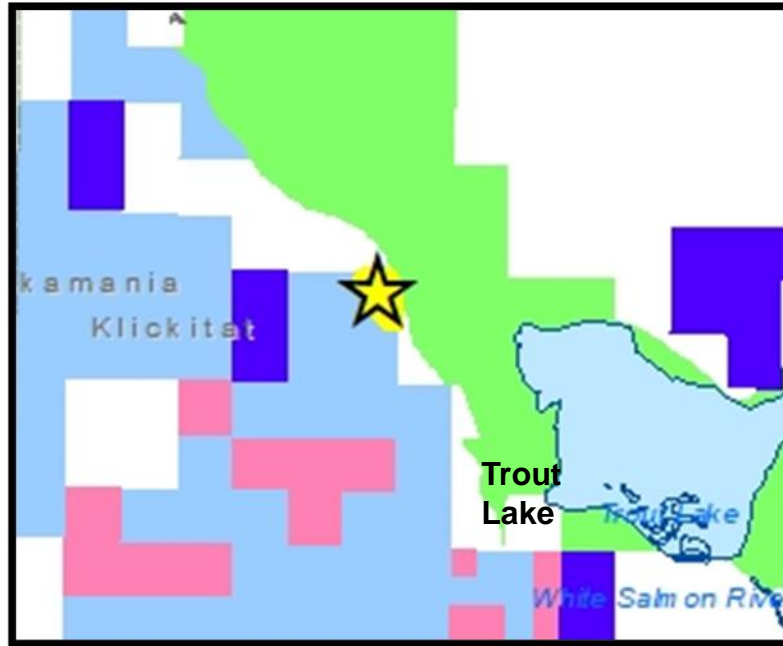

STATE OF WASHINGTON
DEPARTMENT OF NATURAL RESOURCES
BOARD OF NATURAL RESOURCES

CLIFFSIDE ESTATES LOT 3

Vicinity Map

Cliffside Estates Lot 3

Within Section 8, Township 6 North, Range 10 East, W.M., Klickitat County