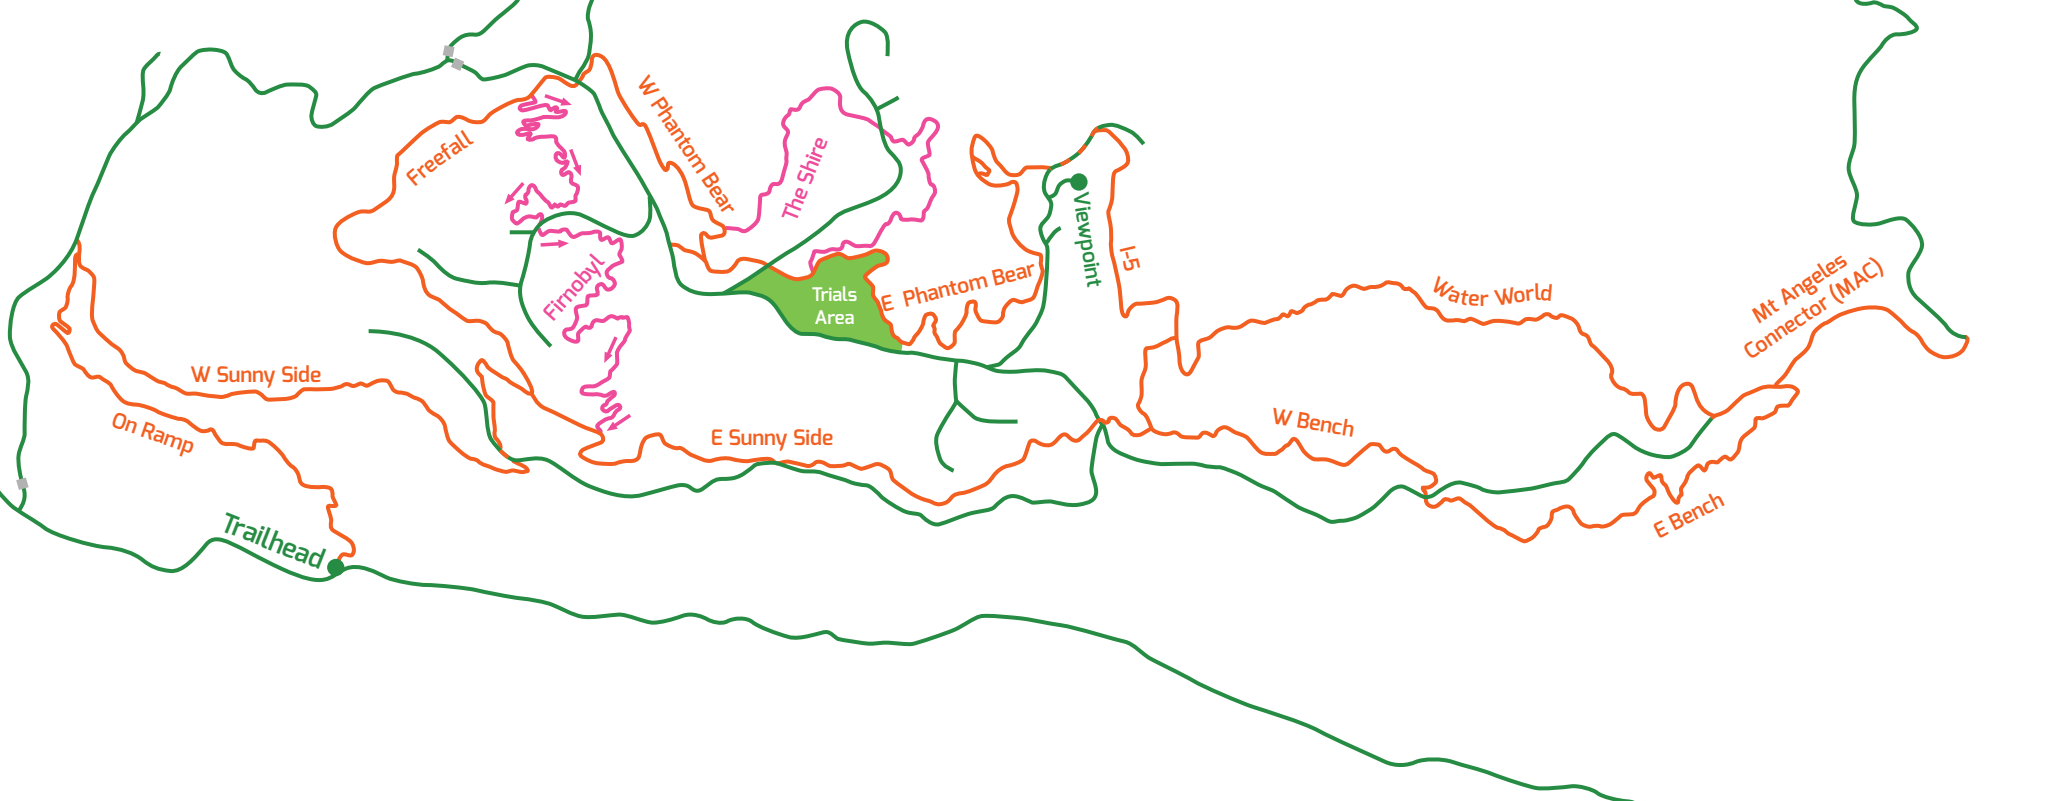

Black Diamond Rd

Hurricane Ridge Road

- Gravel Road
- Double Track (ORV, Hikers, Mountain Bike, Horse)
- Single Track (Two-Wheeled Traffic Only)
- Trail on Road
- Gate
- Trials Area

# Foothills ORV Trail System