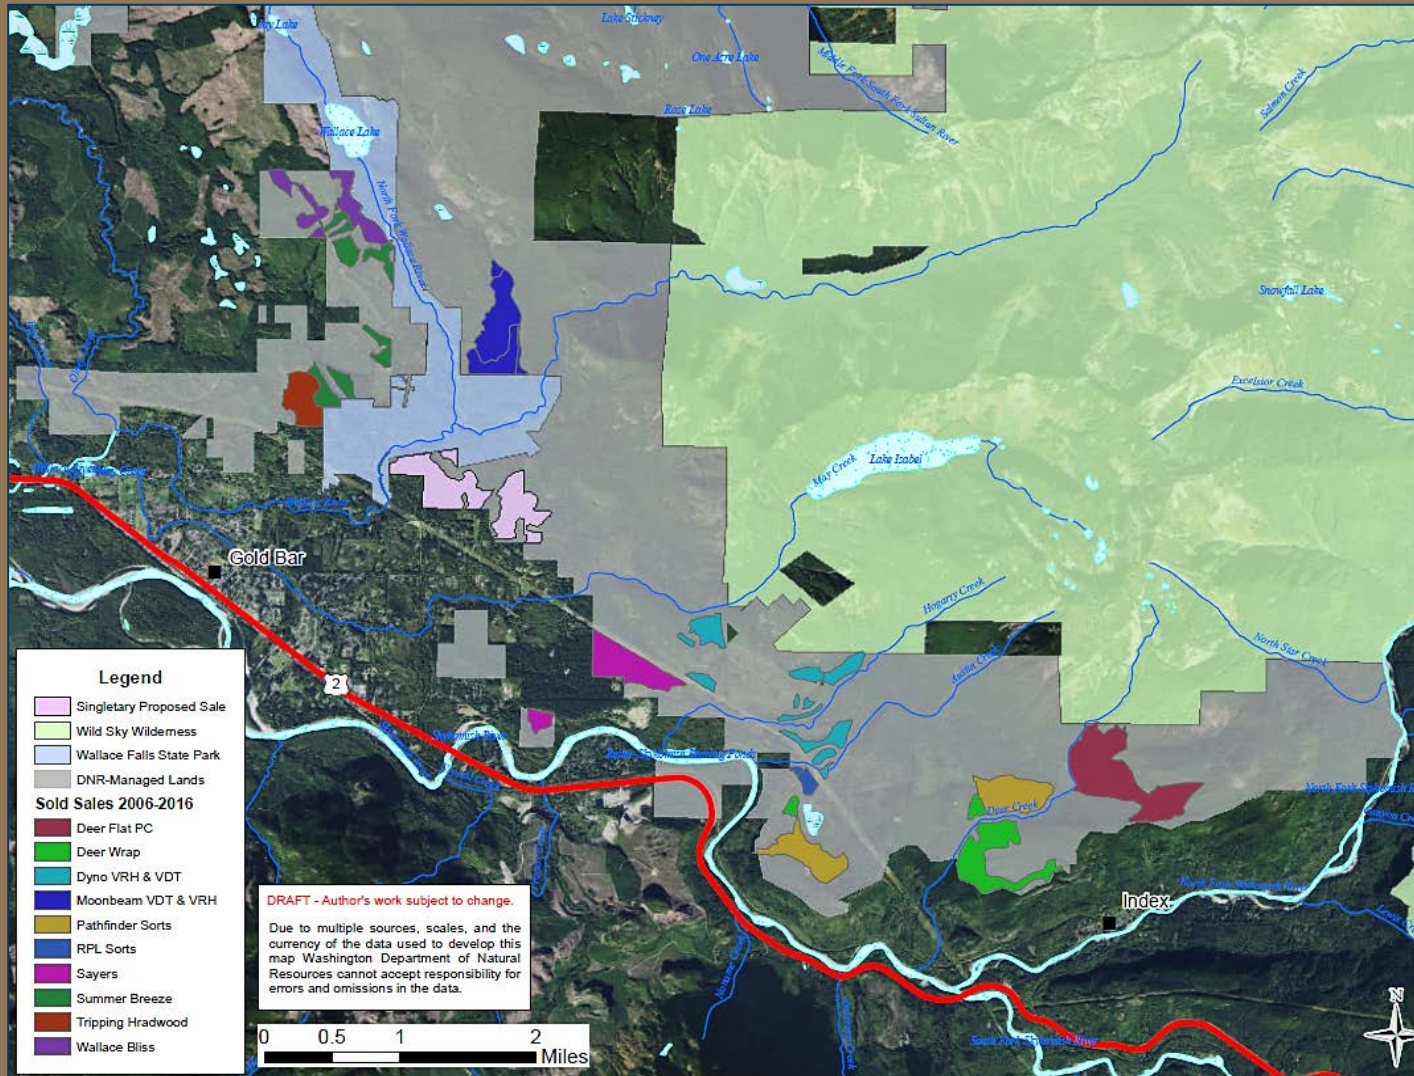

Singletary Timber Sale

Reiter Foothills Vicinity

Reiter Foothills Vicinity

Reiter Foothills Recreation Plan

NATURAL RESOURCES

Reiter Foothills Forest Recreation Plan

April 2010

WASHINGTON STATE DEPARTMENT OF
Natural Resources
Peter Goldmark - Commissioner of Public Lands

WASHINGTON STATE DEPARTMENT OF
NATURAL RESOURCES

Reiter Foothills Recreation

Reiter Foothills Recreation Plan

Reiter Foothills Recreation

Yacolt Burn State Forest

Elbe Hills State Forest

Tiger Mountain State Forest

Reiter Foothills Recreation

Capitol State Forest

Tahuya State Forest

Yacolt Burn State Forest