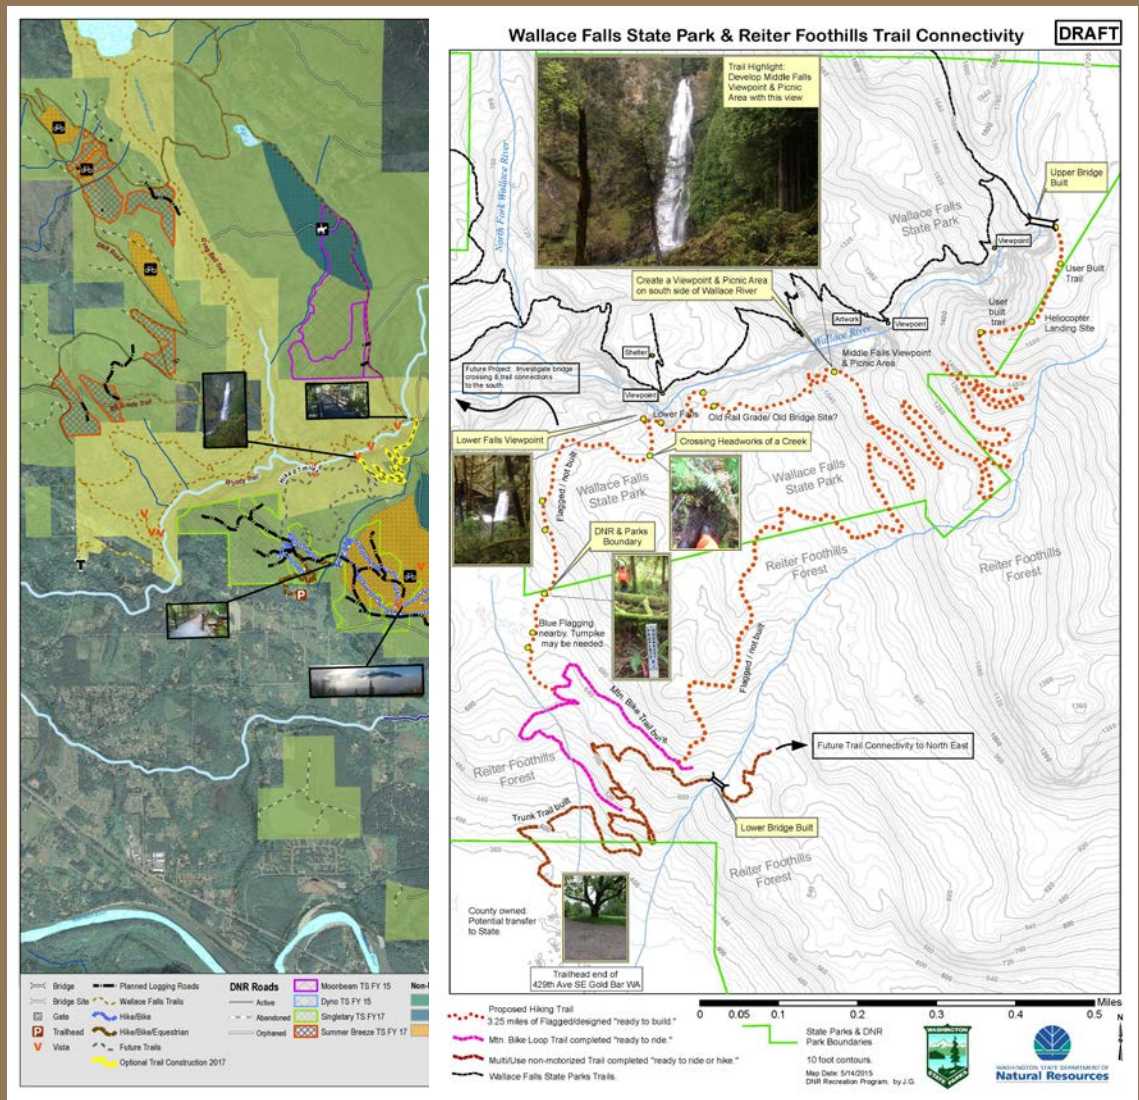

Singletary Timber Sale

Reiter Foothills Vicinity

Reiter Foothills Vicinity

Reiter Foothills Recreation Plan

NATURAL RESOURCES

Reiter Foothills Forest Recreation Plan

April 2010

WASHINGTON STATE DEPARTMENT OF
Natural Resources
Peter Goldmark - Commissioner of Public Lands

WASHINGTON STATE DEPARTMENT OF
NATURAL RESOURCES

Reiter Foothills Recreation

Reiter Foothills Recreation Plan

Reiter Foothills Recreation

Yacolt Burn State Forest

Elbe Hills State Forest

Tiger Mountain State Forest

Reiter Foothills Recreation

Capitol State Forest

Tahuya State Forest

Yacolt Burn State Forest