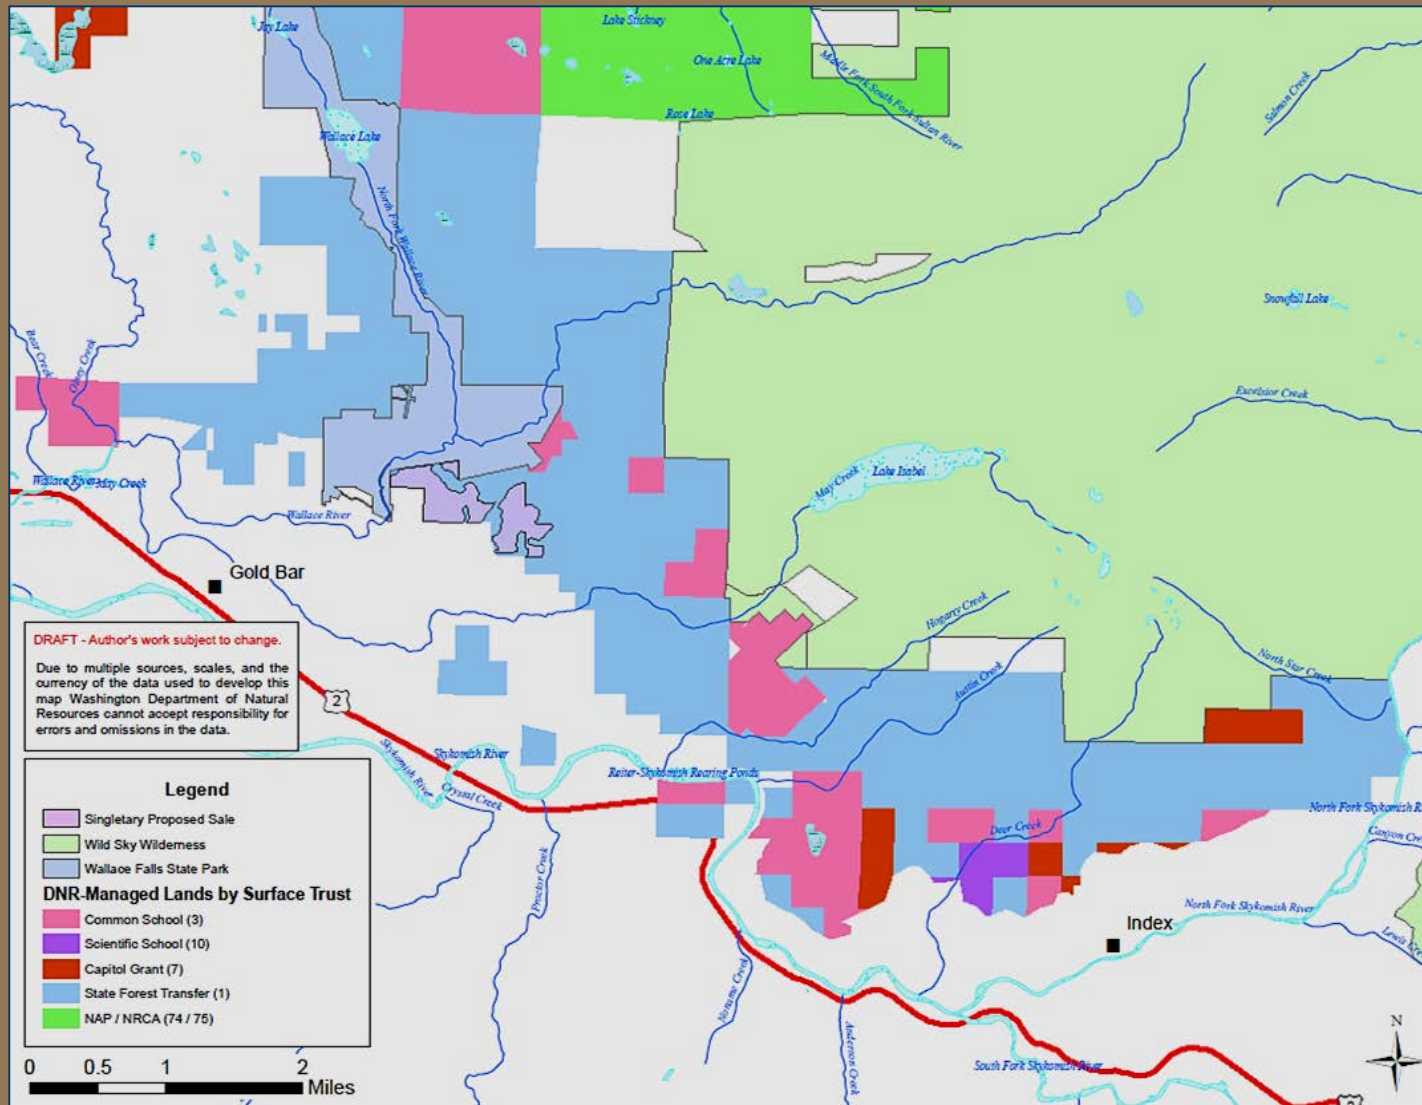

Singletary Timber Sale

Reiter Foothills Vicinity

Reiter Foothills Vicinity

Reiter Foothills Recreation Plan

NATURAL RESOURCES

Reiter Foothills Forest Recreation Plan

April 2010

WASHINGTON STATE DEPARTMENT OF
Natural Resources
Peter Goldmark - Commissioner of Public Lands

WASHINGTON STATE DEPARTMENT OF
NATURAL RESOURCES

Reiter Foothills Recreation

Reiter Foothills Recreation Plan

Reiter Foothills Recreation

Yacolt Burn State Forest

Elbe Hills State Forest

Tiger Mountain State Forest

Reiter Foothills Recreation

Capitol State Forest

Tahuya State Forest

Yacolt Burn State Forest