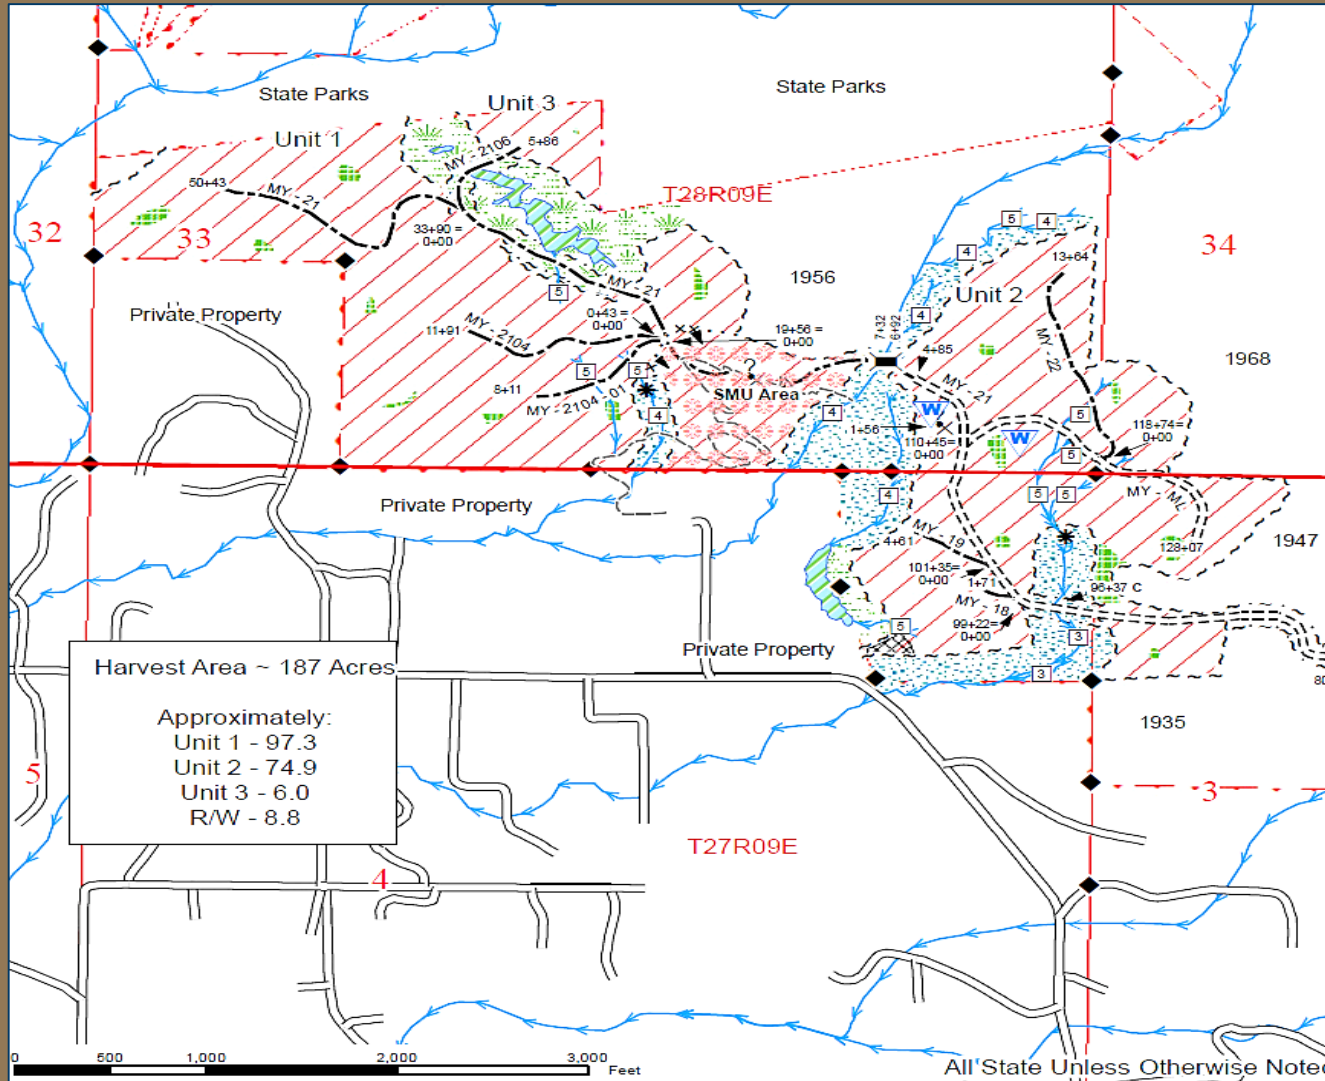

Singletary Timber Sale

Reiter Foothills Vicinity

Reiter Foothills Vicinity

Reiter Foothills Recreation Plan

NATURAL RESOURCES

Reiter Foothills Forest Recreation Plan

April 2010

WASHINGTON STATE DEPARTMENT OF
Natural Resources
Peter Goldmark - Commissioner of Public Lands

WASHINGTON STATE DEPARTMENT OF
NATURAL RESOURCES

Reiter Foothills Recreation

Reiter Foothills Recreation Plan

Reiter Foothills Recreation

Yacolt Burn State Forest

Elbe Hills State Forest

Tiger Mountain State Forest