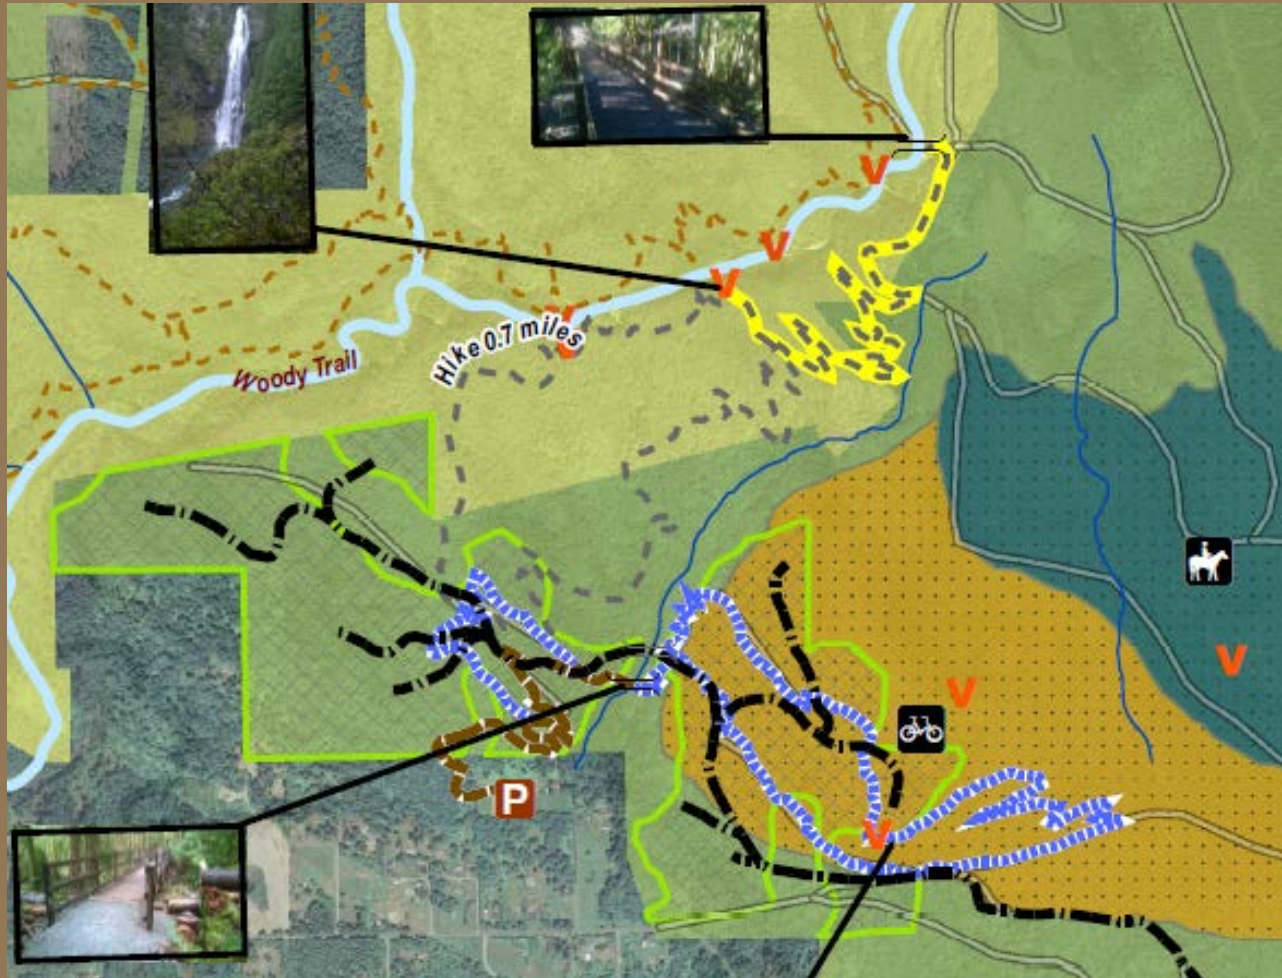

Singletary Timber Sale

Reiter Foothills Vicinity

Reiter Foothills Vicinity

Reiter Foothills Recreation Plan

NATURAL RESOURCES

Reiter Foothills Forest Recreation Plan

April 2010

WASHINGTON STATE DEPARTMENT OF
Natural Resources
Peter Goldmark - Commissioner of Public Lands

WASHINGTON STATE DEPARTMENT OF
NATURAL RESOURCES

Reiter Foothills Recreation

Reiter Foothills Recreation Plan

Reiter Foothills Recreation

Yacolt Burn State Forest

Elbe Hills State Forest

Tiger Mountain State Forest

Reiter Foothills Recreation

Capitol State Forest

Tahuya State Forest

Yacolt Burn State Forest