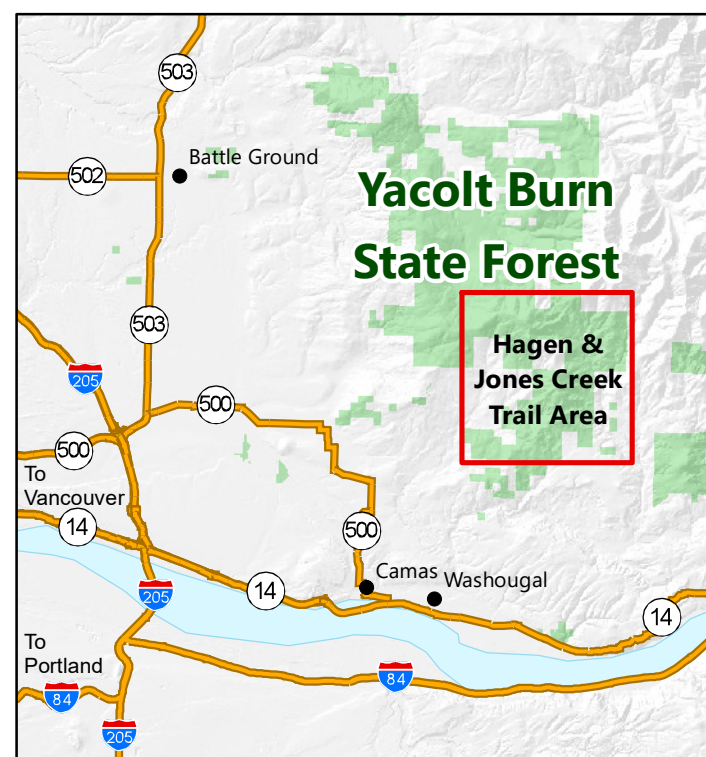

Hagen & Jones Creek Trail Systems

Yacolt Burn State Forest Motorized Trails

- Parking or Trailhead
 - Information
 - Challenge Trail
 - Mileage Marker
 - Road Block
 - Closed Gate
 - Seasonal Gate / 4x4 Filter
 - DNR-Managed Lands
 - Municipal or County Watershed
 - Temporary Trail Closure
 - 4x4/ATV/Motorcycle
 - ATV/Motorcycle
 - Motorcycle Only
 - Challenge Trail (4x4/ATV/Motorcycle)
- Other gates, not shown on the map, are normally open. However, they may be closed at any time to facilitate specific work projects.

To Download Map:

dnr.wa.gov