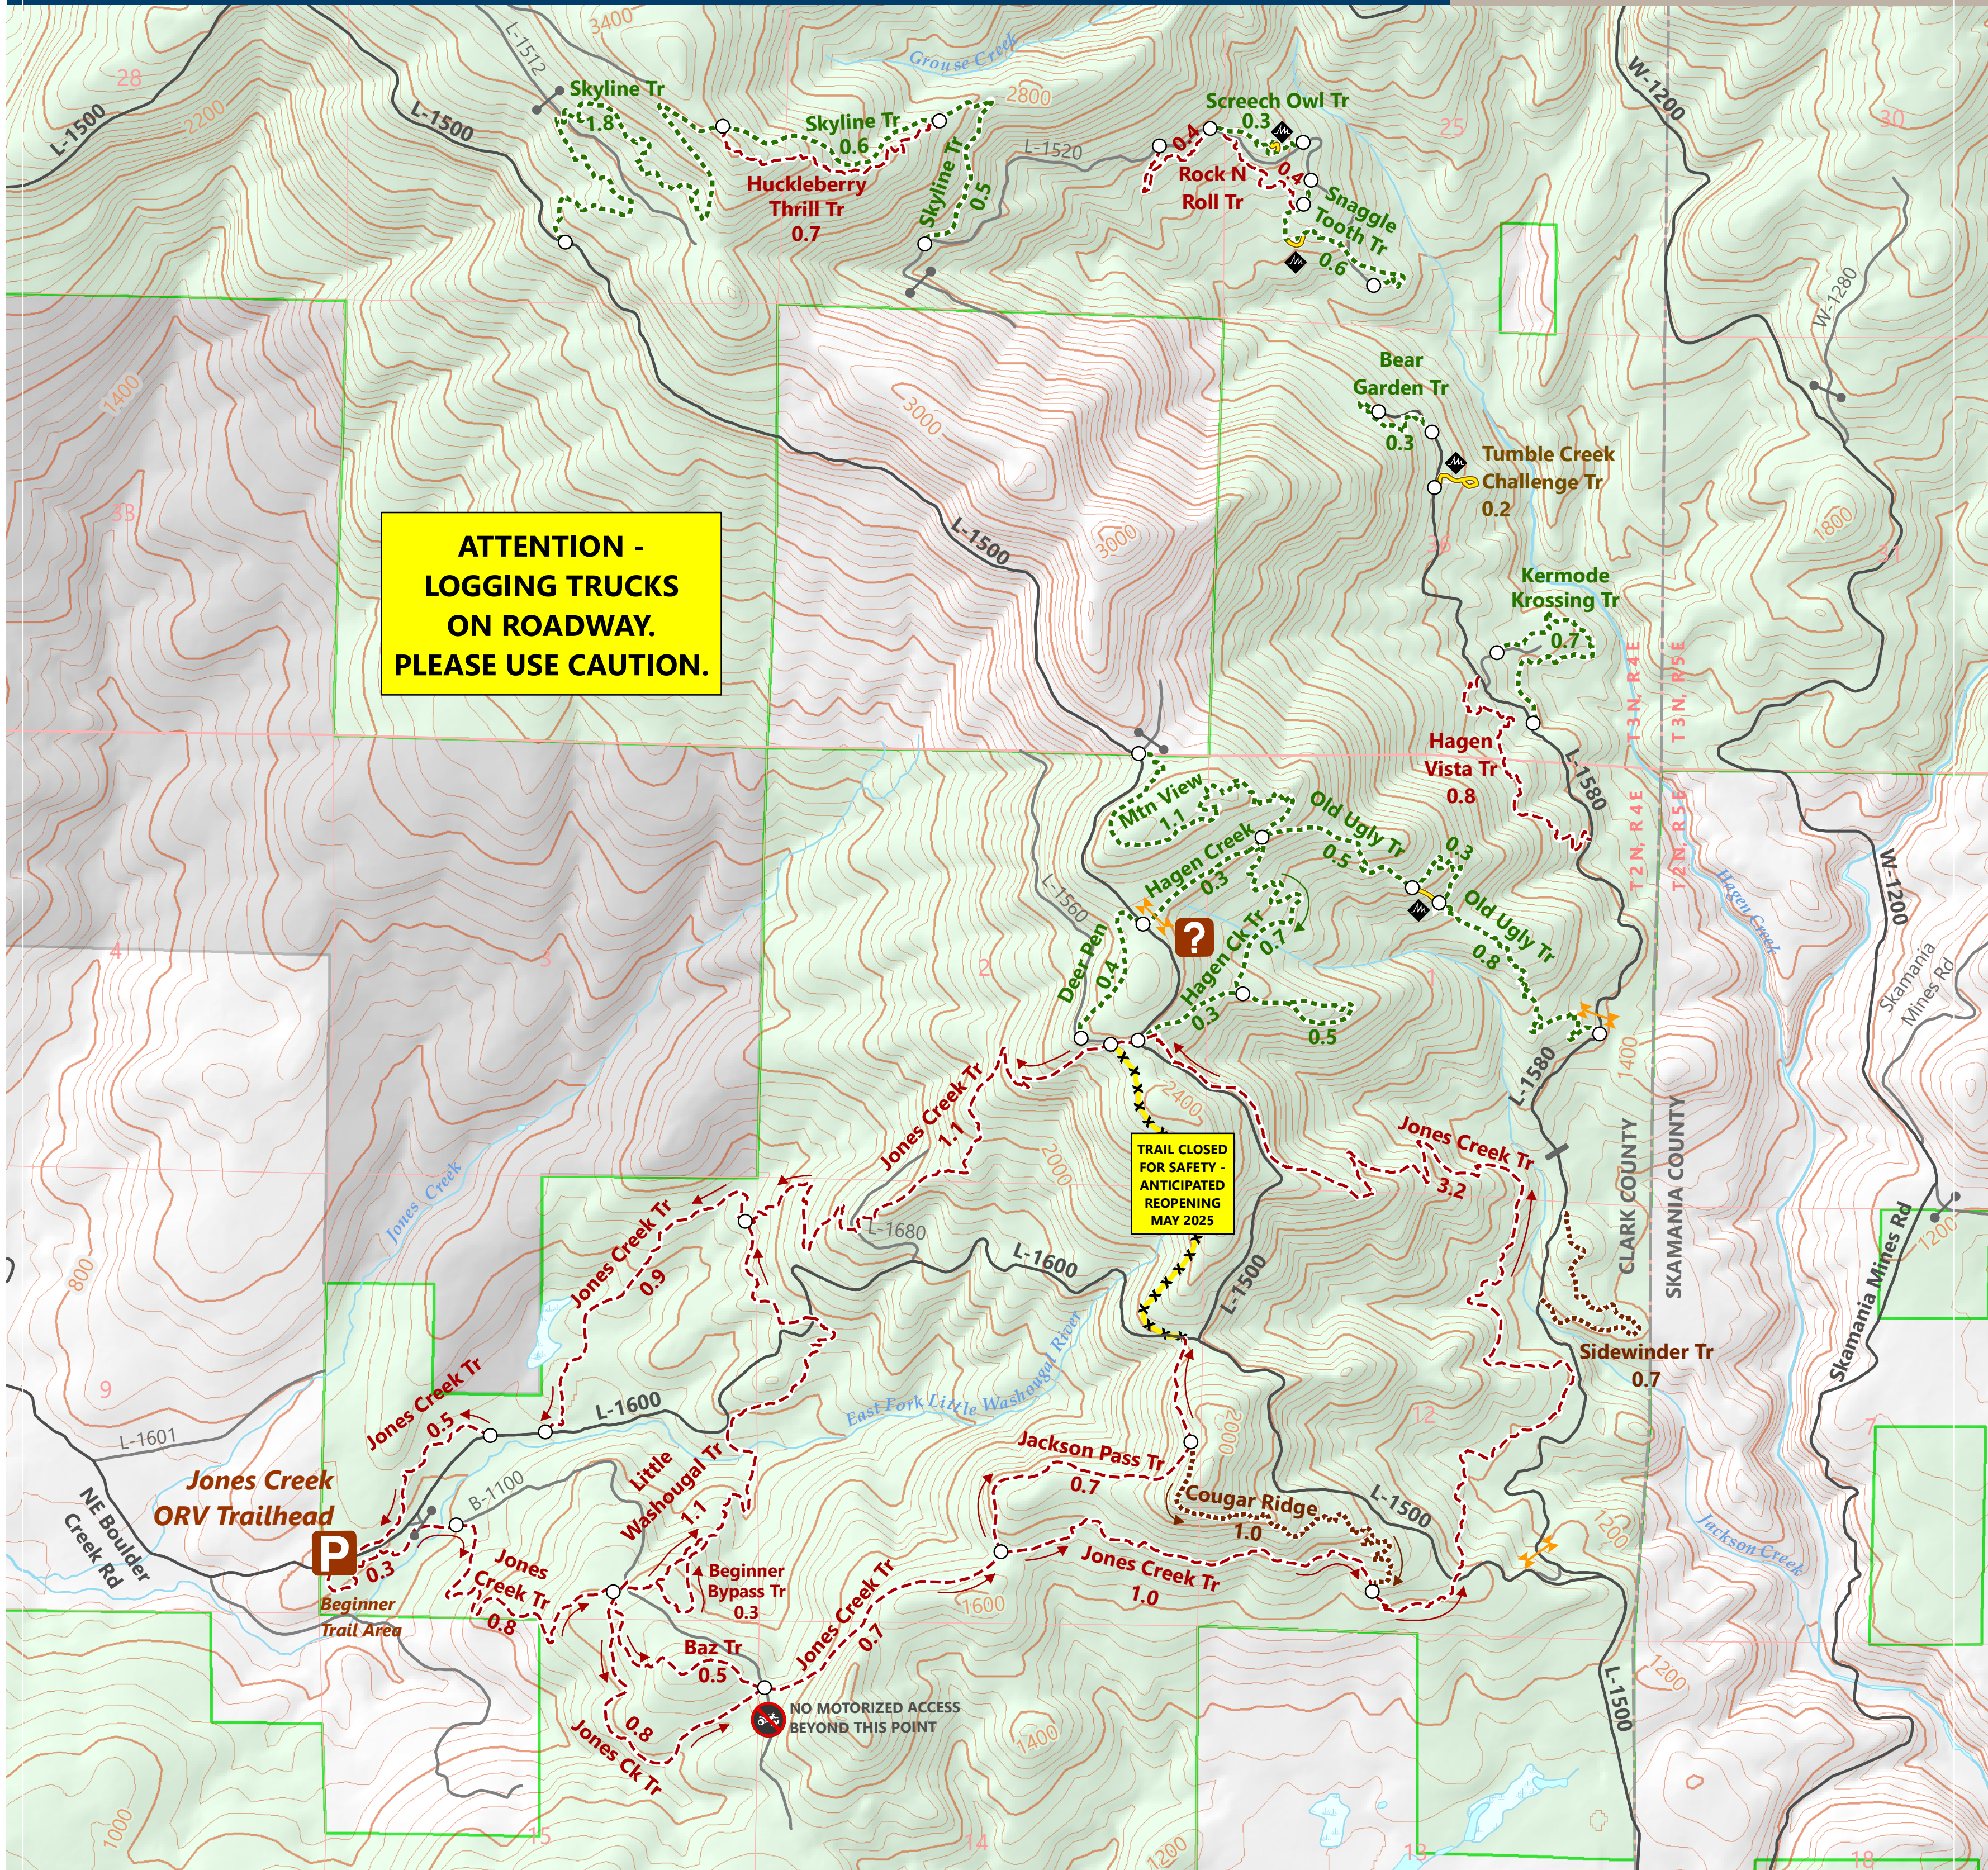

Hagen & Jones Creek Trail Systems

Yacolt Burn State Forest Motorized Trails

- Parking or Trailhead
 - Information
 - Challenge Trail
 - Mileage Marker
 - Road Block
 - Closed Gate
 - Seasonal Gate / 4x4 Filter
 - DNR-Managed Lands
 - Municipal or County Watershed
 - Temporary Trail Closure
 - 4x4/ATV/Motorcycle
 - ATV/Motorcycle
 - Motorcycle Only
 - Challenge Trail (4x4/ATV/Motorcycle)
- Other gates, not shown on the map, are normally open. However, they may be closed at any time to facilitate specific work projects.

Note to map users: Extreme care was used during compilation of this map to ensure accuracy. However, due to changes in ownership and the need to rely on outside sources of information, the Department of Natural Resources cannot accept responsibility for errors or omissions. Therefore, there are no warranties which accompany this material.

To Download Map:

dnr.wa.gov