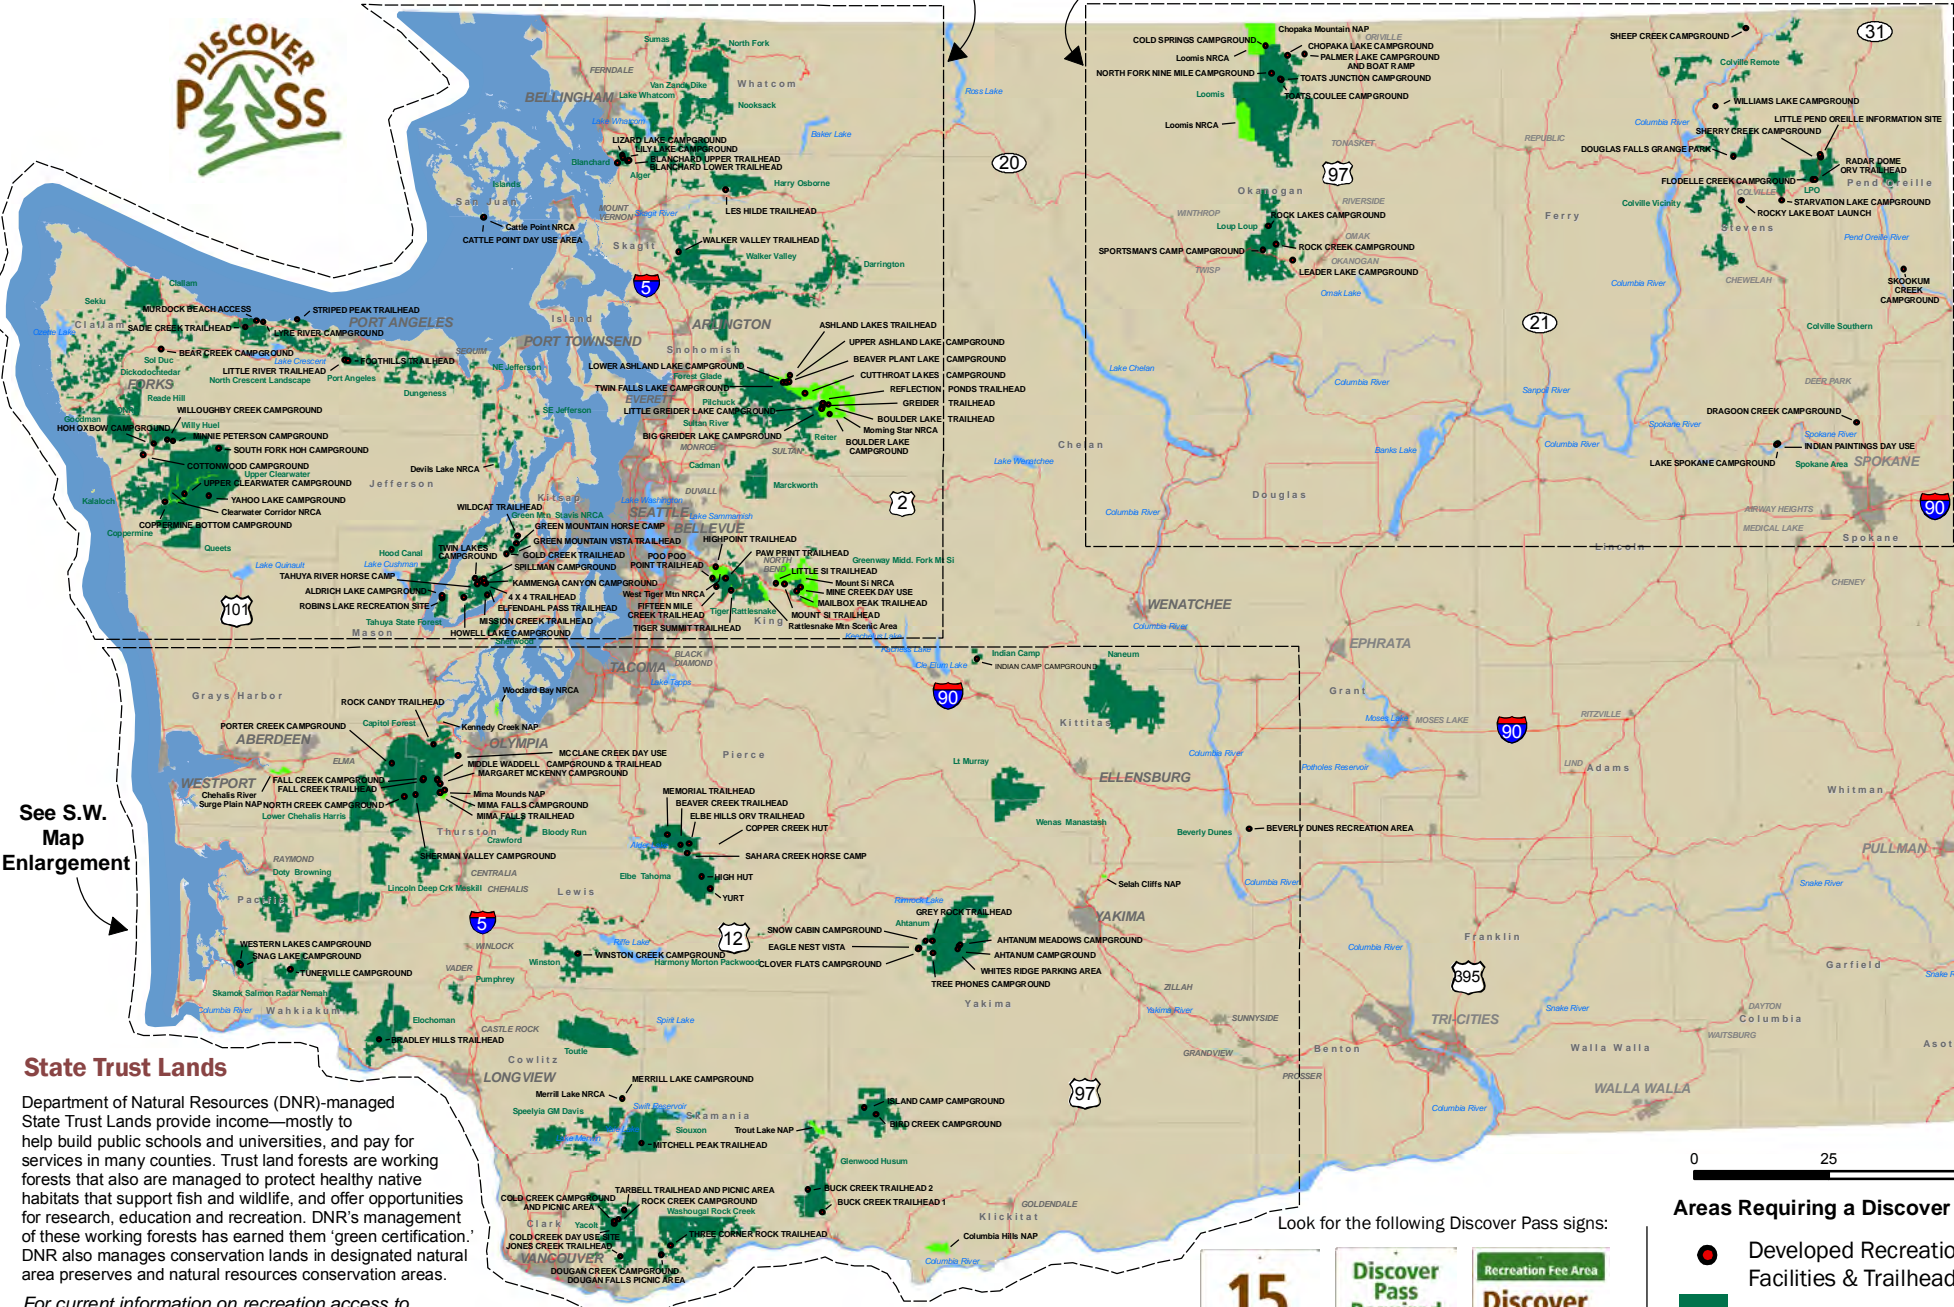

DNR-managed Public Lands Requiring a Discover Pass

See N.W. Map Enlargement

See N.E. Map Enlargement

See S.W. Map Enlargement

State Trust Lands

Department of Natural Resources (DNR)-managed State Trust Lands provide income—mostly to help build public schools and universities, and pay for services in many counties. Trust land forests are working forests that also are managed to protect healthy native habitats that support fish and wildlife, and offer opportunities for research, education and recreation. DNR's management of these working forests has earned them 'green certification.' DNR also manages conservation lands in designated natural area preserves and natural resources conservation areas.

For current information on recreation access to DNR-managed lands, visit: dnr.wa.gov/recreation

Thank you for your support in keeping these recreation areas open.

discoverpass.wa.gov 1-866-320-9933

0 25 50 Miles

Areas Requiring a Discover Pass:

- Developed Recreation Facilities & Trailheads
- Recreation Areas
- DNR-managed Natural Areas