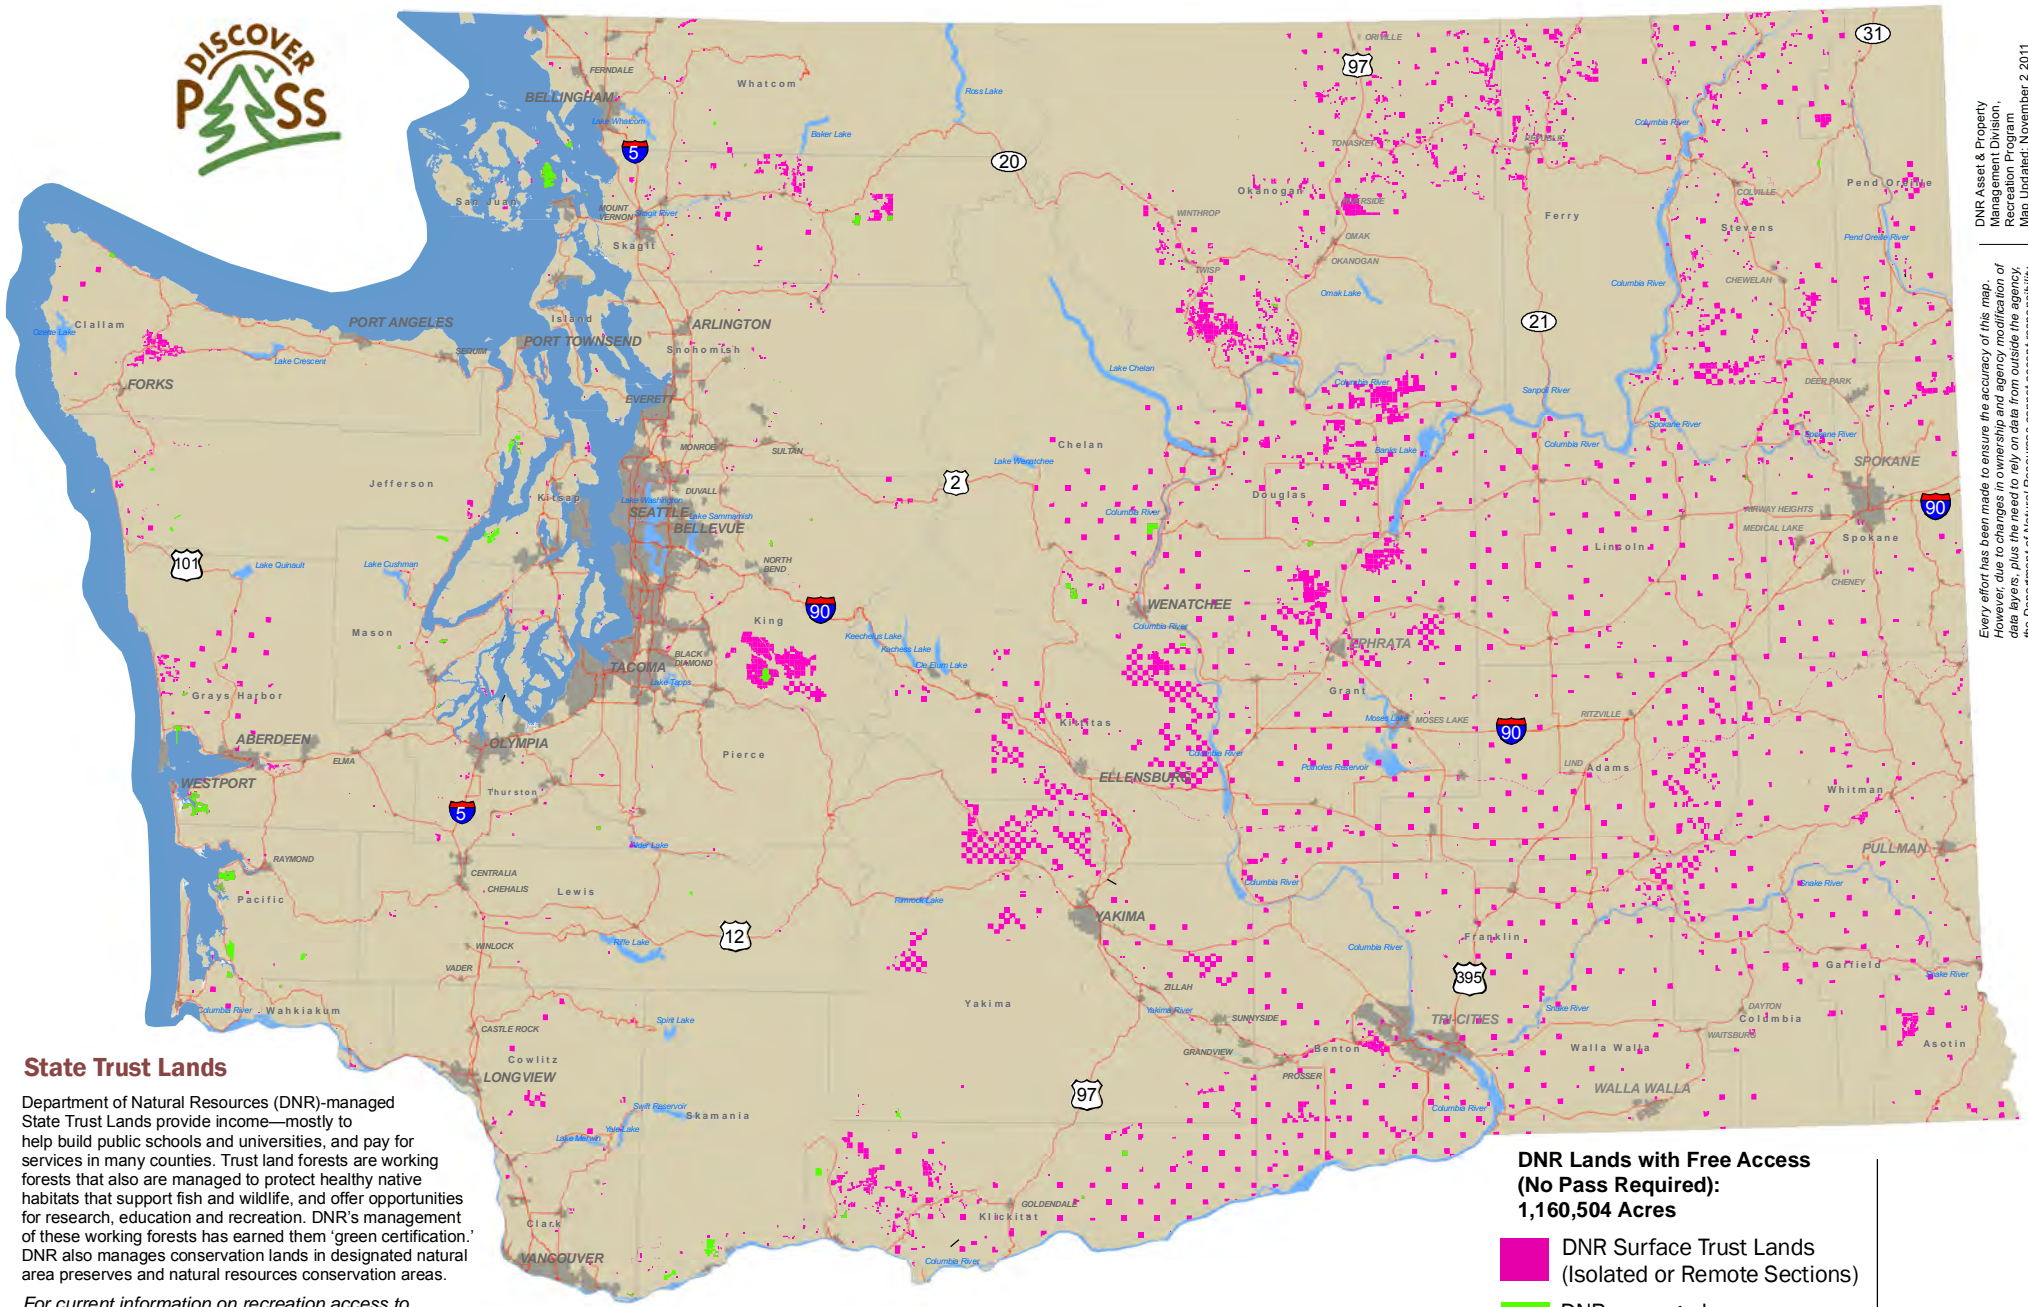

# DNR-managed lands where a Discover Pass is not required.

## State Trust Lands

Department of Natural Resources (DNR)-managed State Trust Lands provide income—mostly to help build public schools and universities, and pay for services in many counties. Trust land forests are working forests that also are managed to protect healthy native habitats that support fish and wildlife, and offer opportunities for research, education and recreation. DNR’s management of these working forests has earned them ‘green certification.’ DNR also manages conservation lands in designated natural area preserves and natural resources conservation areas.

For current information on recreation access to DNR-managed lands, visit: [dnr.wa.gov/recreation](http://dnr.wa.gov/recreation)

**DNR Lands with Free Access (No Pass Required):**  
1,160,504 Acres

- DNR Surface Trust Lands (Isolated or Remote Sections)
- DNR-managed Natural Areas