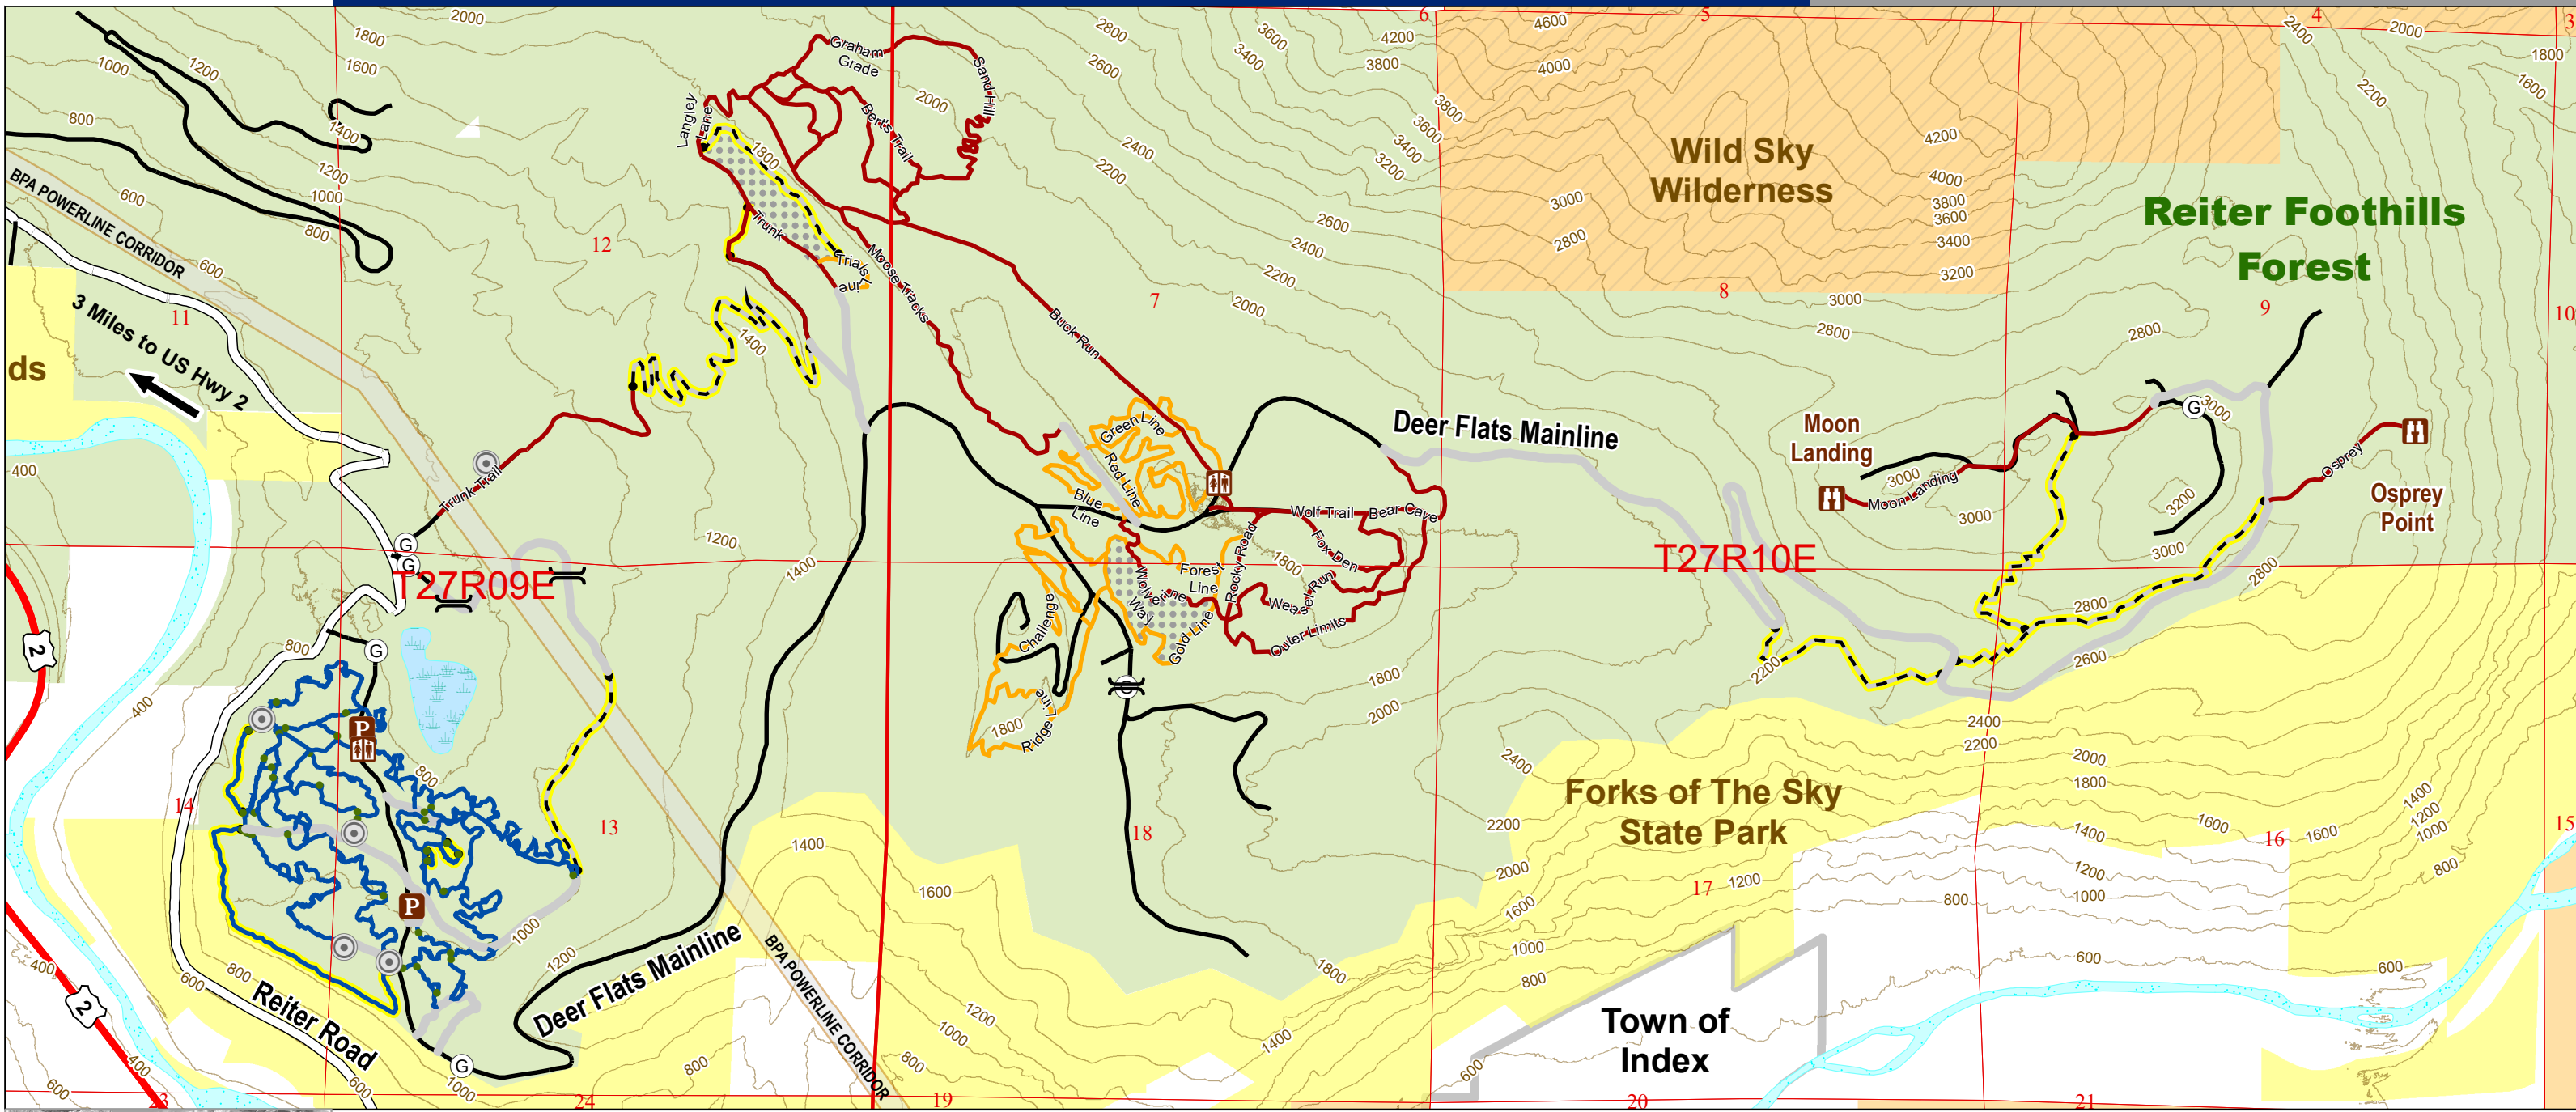

Motorized Trails

Reiter Foothills Forest

- Gate
- Restroom
- Parking Lot
- View Point
- Bridge
- Future Challenge Area
- Trials Bike Areas
- 4x4 Only Trail
- ATV/Motorbike Trail
- Motorbike Only Trail
- DNR Access Roads
- Future Trails
- 19-21 Biennium Projects
- BPA Corridors
- DNR Managed Lands
- Wilderness Areas
- State Parks
- Federal Lands
- Other Lands

Note to Map Users:
 Extreme care was used during the compilation of this map to ensure accuracy. However, due to changes in ownership, land use management strategies, and the need to rely on outside information, the Department of Natural Resources cannot accept responsibility for errors or omissions. Therefore, there are no warranties to accompany this material.