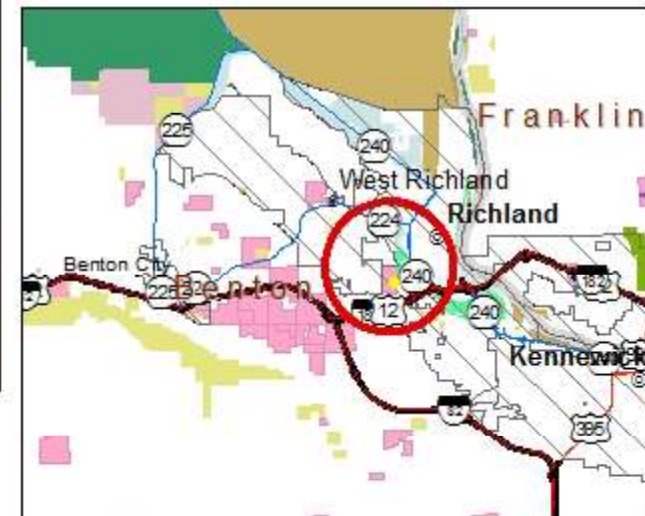

RICHLAND 16

Benton County

Lot 6 - 12.46 acres

Legend

 Lot 6

WASHINGTON STATE DEPT OF
**NATURAL
RESOURCES**

0 0.045 0.09 0.18 0.27 Miles

Disclaimer: Extreme care was used during the compilation of this map to ensure accuracy. However, due to changes in ownership and the need to rely on outside information, the Department of Natural Resources cannot accept responsibility for errors or omissions, and, therefore, there are no warranties which accompany this material.

Date: 1/27/2022

RICHLAND 16

Benton County

Lot 7 - 19.9 acres

Legend

 Lot 7

WASHINGTON STATE DEPT OF
**NATURAL
RESOURCES**

0 0.045 0.09 0.18 0.27 Miles

Date: 1/27/2022

RICHLAND 16

Benton County

Lot 8 - 17.05 acres

Legend

 Lot 8

WASHINGTON STATE DEPT OF
**NATURAL
RESOURCES**

0 0.045 0.09 0.18 0.27 Miles