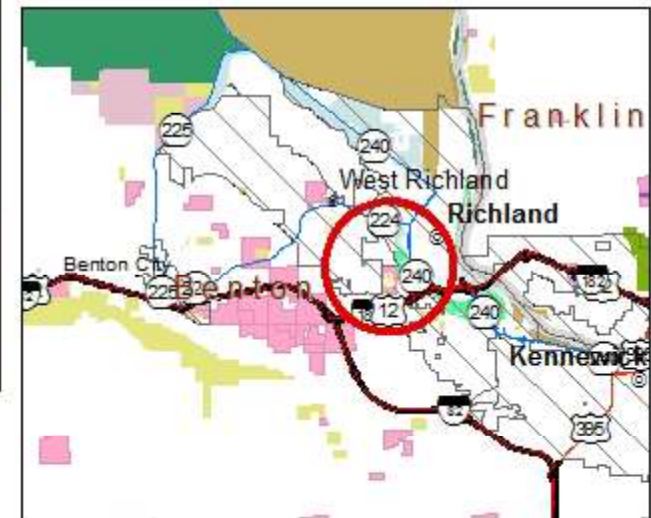

RICHLAND 16

Benton County

Lot 6 - 12.46 acres

Legend

 Lot 6

WASHINGTON STATE DEPT OF
**NATURAL
RESOURCES**

0 0.045 0.09 0.18 0.27 Miles

Disclaimer: Extreme care was used during the compilation of this map to ensure accuracy. However, due to changes in ownership and the need to rely on outside information, the Department of Natural Resources cannot accept responsibility for errors or omissions, and, therefore, there are no warranties which accompany this material.

Date: 1/27/2022

RICHLAND 16

Benton County

Lot 7 - 19.9 acres

Legend

 Lot 7

WASHINGTON STATE DEPT OF
**NATURAL
RESOURCES**

0 0.045 0.09 0.18 0.27 Miles

Date: 1/27/2022

RICHLAND 16

Benton County

Lot 8 - 17.05 acres

Legend

 Lot 8

WASHINGTON STATE DEPT OF
**NATURAL
RESOURCES**

0 0.045 0.09 0.18 0.27 Miles