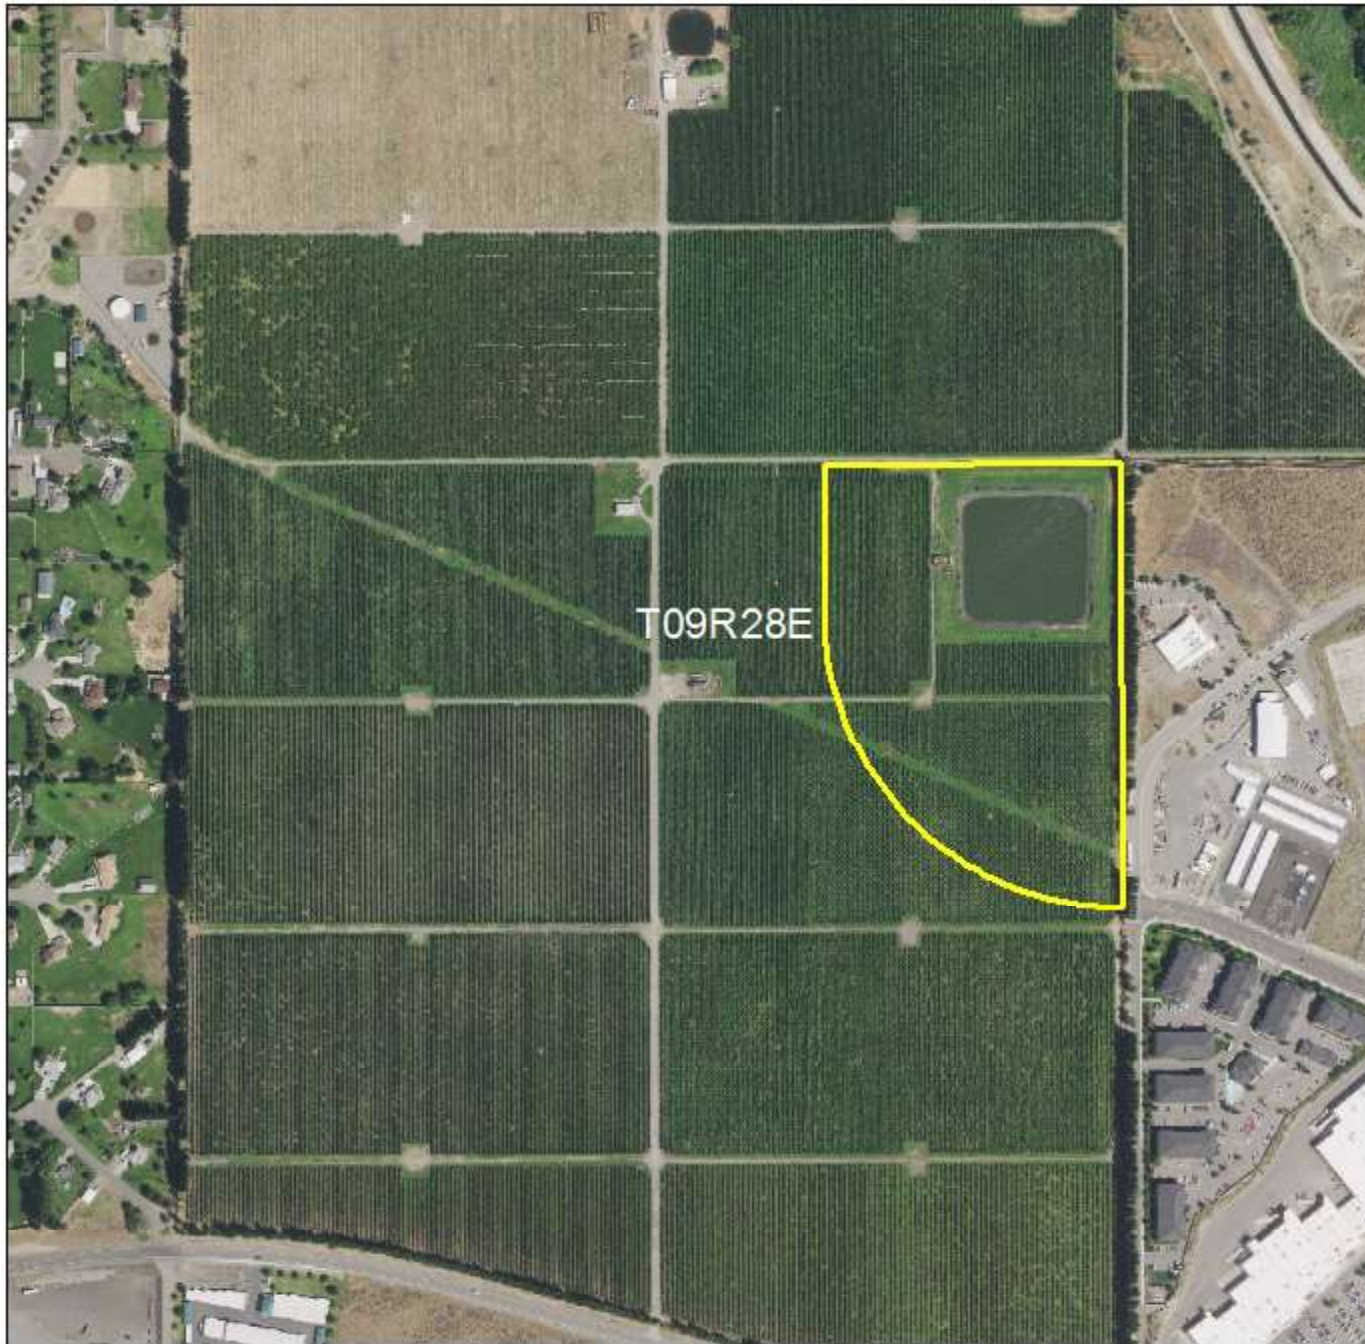

RICHLAND 16

Benton County

Lot 6 - 12.46 acres

Legend

 Lot 6

WASHINGTON STATE DEPT OF
**NATURAL
RESOURCES**

0 0.045 0.09 0.18 0.27 Miles

Disclaimer: Extreme care was used during the compilation of this map to ensure accuracy. However, due to changes in ownership and the need to rely on outside information, the Department of Natural Resources cannot accept responsibility for errors or omissions, and, therefore, there are no warranties which accompany this material.

Date: 1/27/2022

RICHLAND 16

Benton County

Lot 7 - 19.9 acres

Legend

 Lot 7

WASHINGTON STATE DEPT OF
**NATURAL
RESOURCES**

0 0.045 0.09 0.18 0.27 Miles

Date: 1/27/2022

RICHLAND 16

Benton County

Lot 8 - 17.05 acres

Legend

 Lot 8

WASHINGTON STATE DEPT OF
**NATURAL
RESOURCES**

0 0.045 0.09 0.18 0.27 Miles