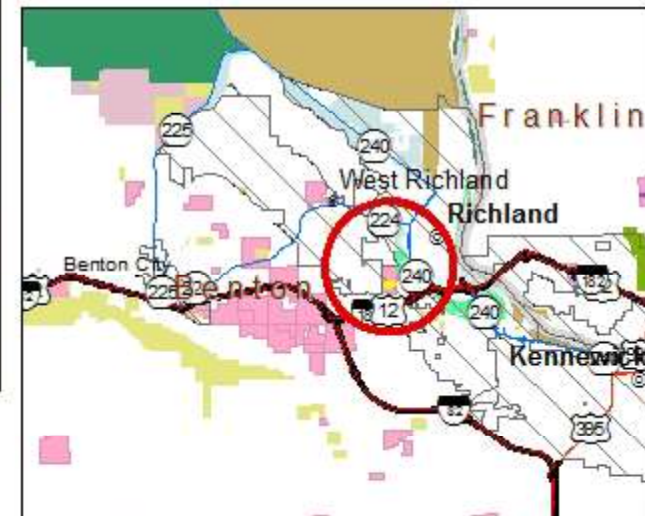

Date: 1/27/2022

RICHLAND 16

Benton County

Lot 8 - 17.05 acres

Legend

 Lot 8

WASHINGTON STATE DEPT OF
**NATURAL
RESOURCES**

0 0.045 0.09 0.18 0.27 Miles