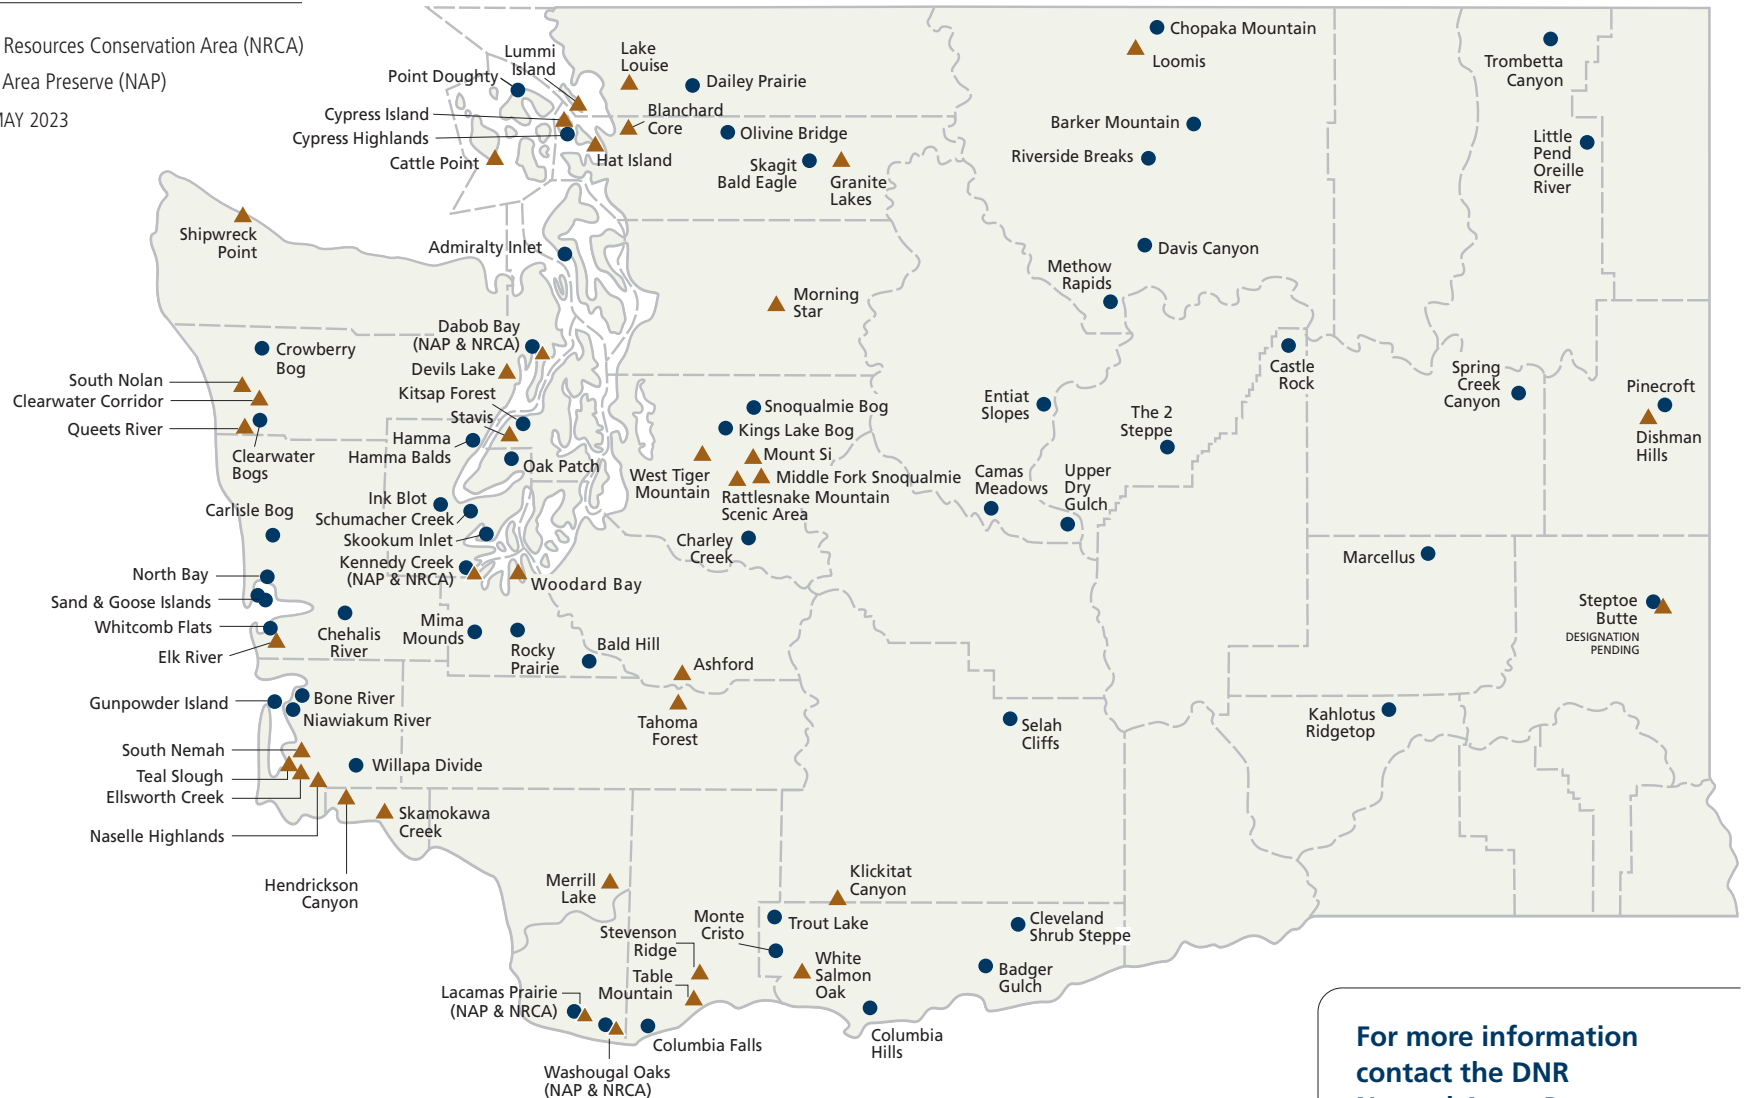

# Washington's Natural Areas

▲ Natural Resources Conservation Area (NRCA)

● Natural Area Preserve (NAP)

AS OF MAY 2023

## Exceptional Places

Quality examples of Washington's native grasslands, woodlands, marshes and more are protected in natural areas managed by the Department of Natural Resources (DNR). These special sites offer opportunities for research and education. Some have interpretive or recreation trails. Others require DNR permission to visit because features are sensitive to human disturbance.

For more information  
 contact the DNR  
 Natural Areas Program  
 PO Box 47014  
 Olympia, WA 98504-7014  
 360-902-1600  
 TRS: 711  
[dnr.wa.gov](http://dnr.wa.gov)