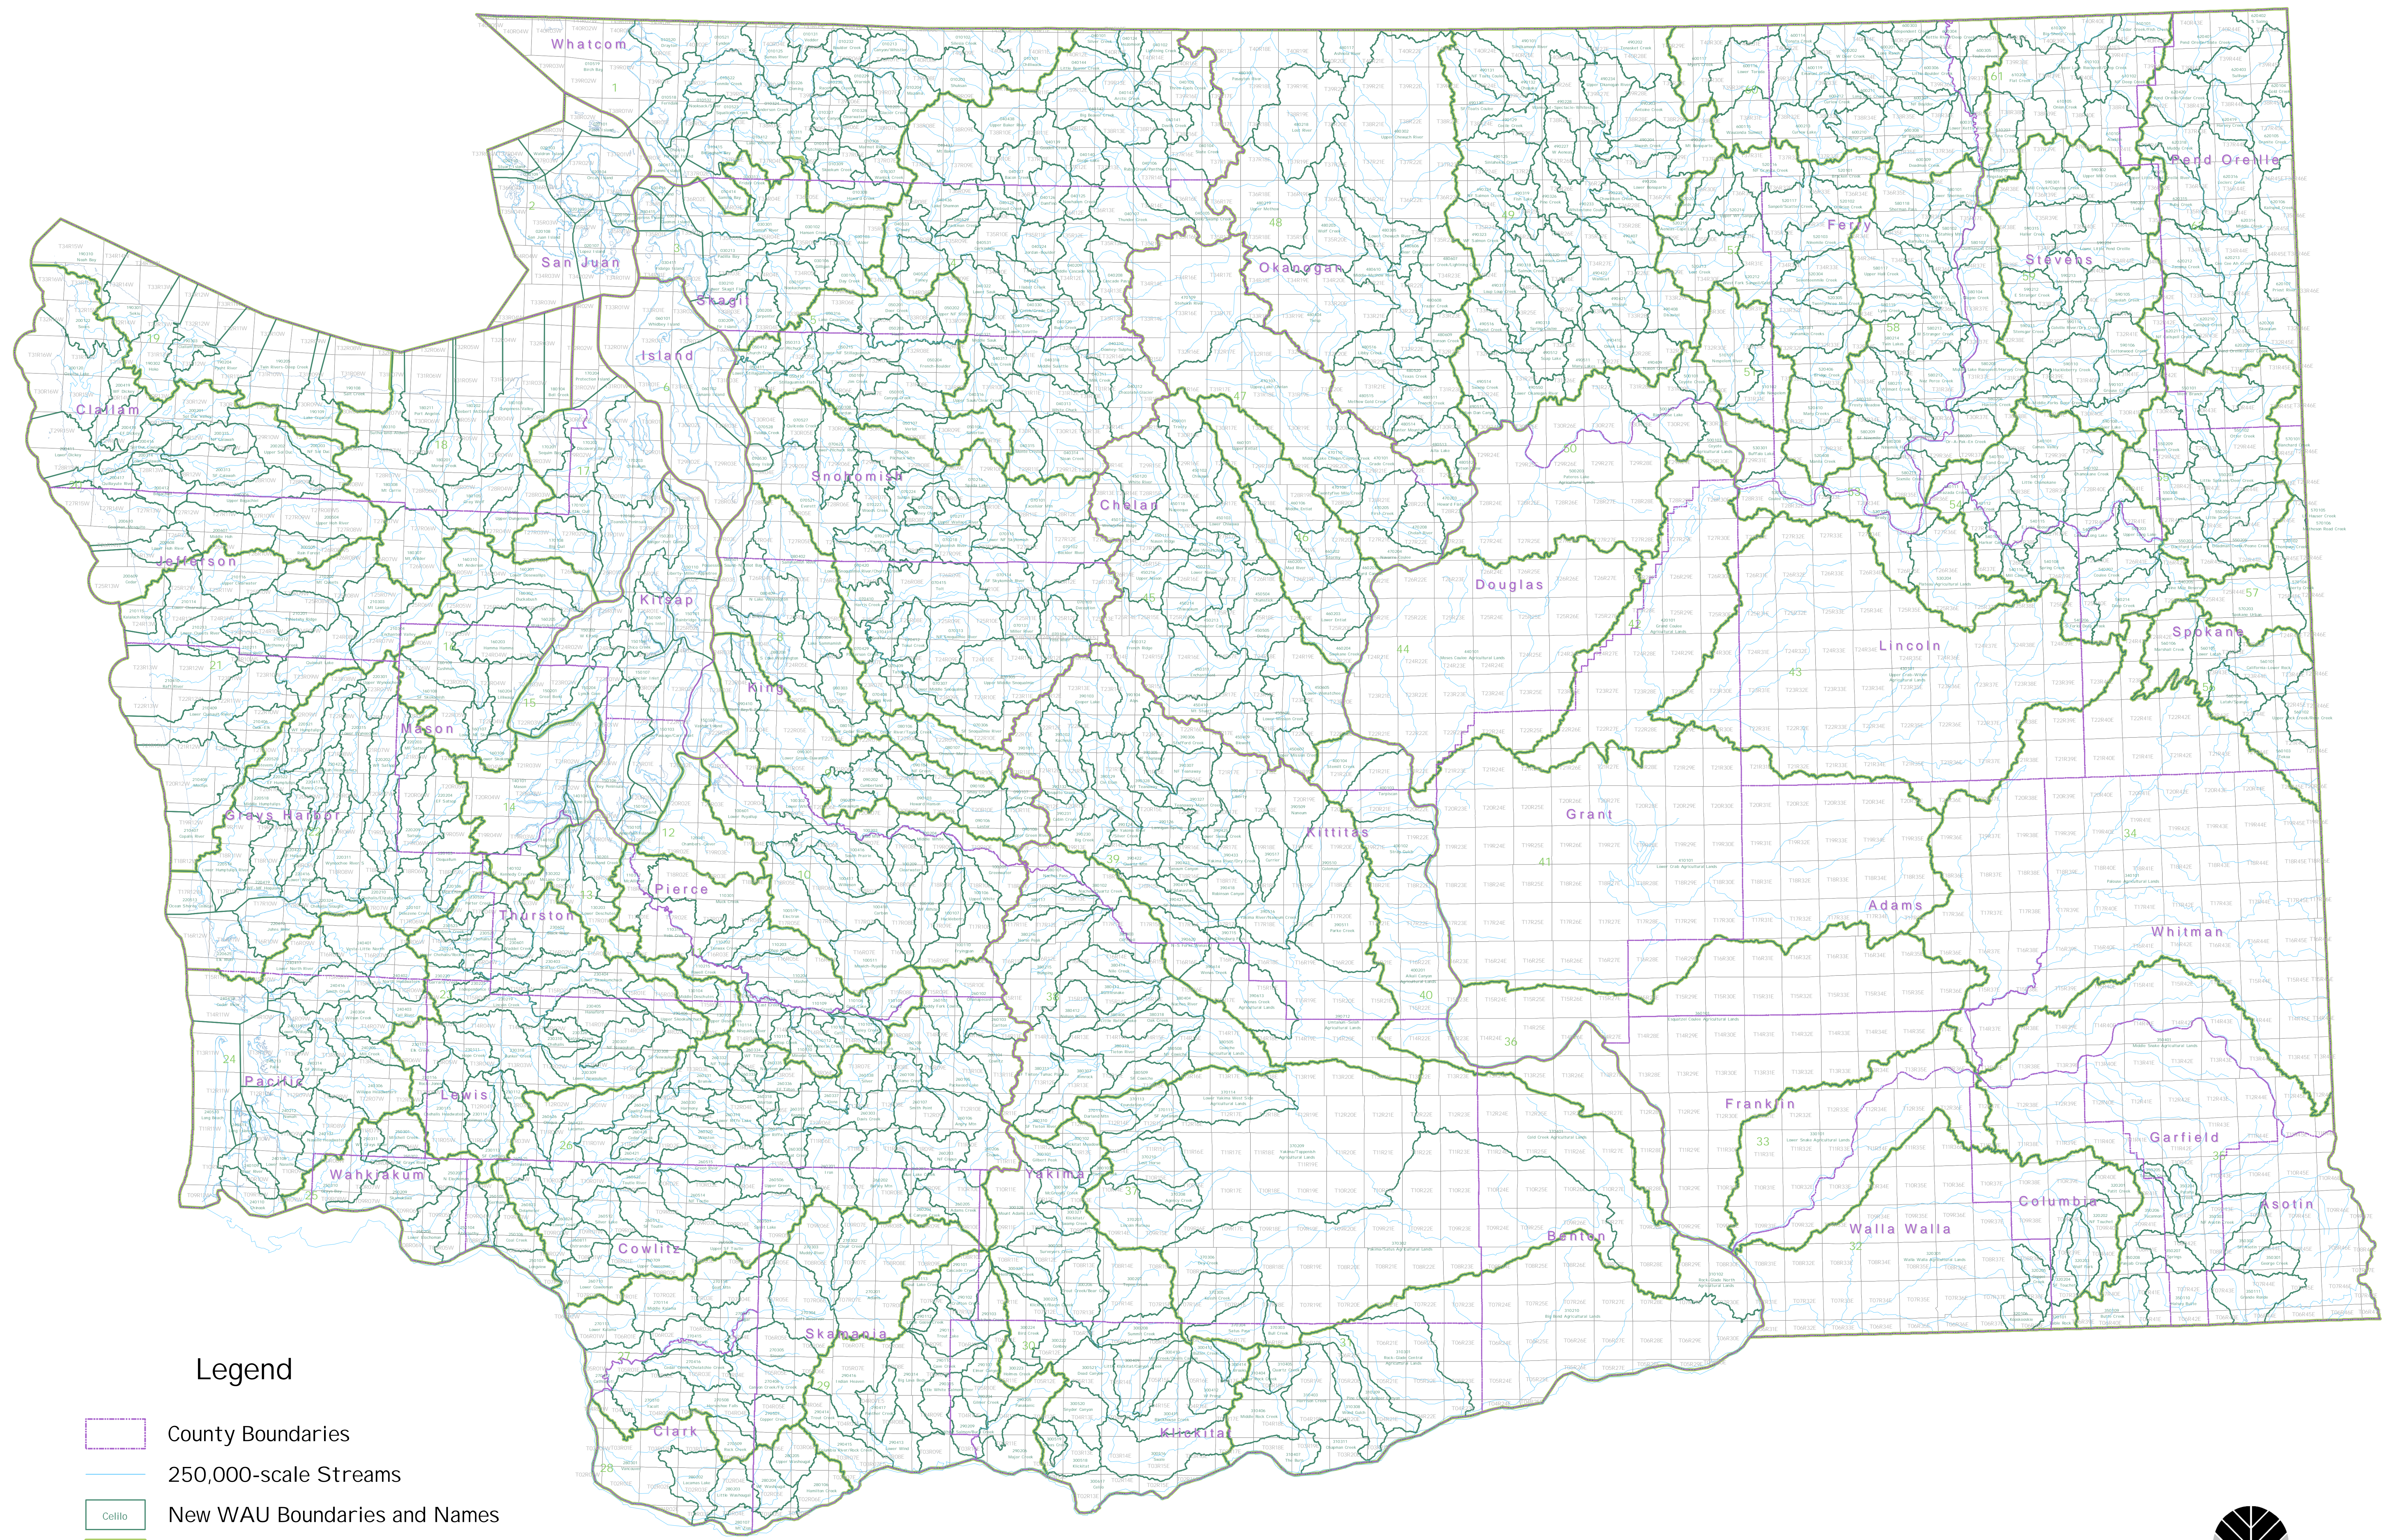

# New WAU Names and Boundaries

## Legend

-  County Boundaries
-  250,000-scale Streams
-  New WAU Boundaries and Names
-  WRIA Boundaries

WASHINGTON STATE DEPARTMENT OF  
**Natural Resources**  
Doug Sutherland - Commissioner of Public Lands