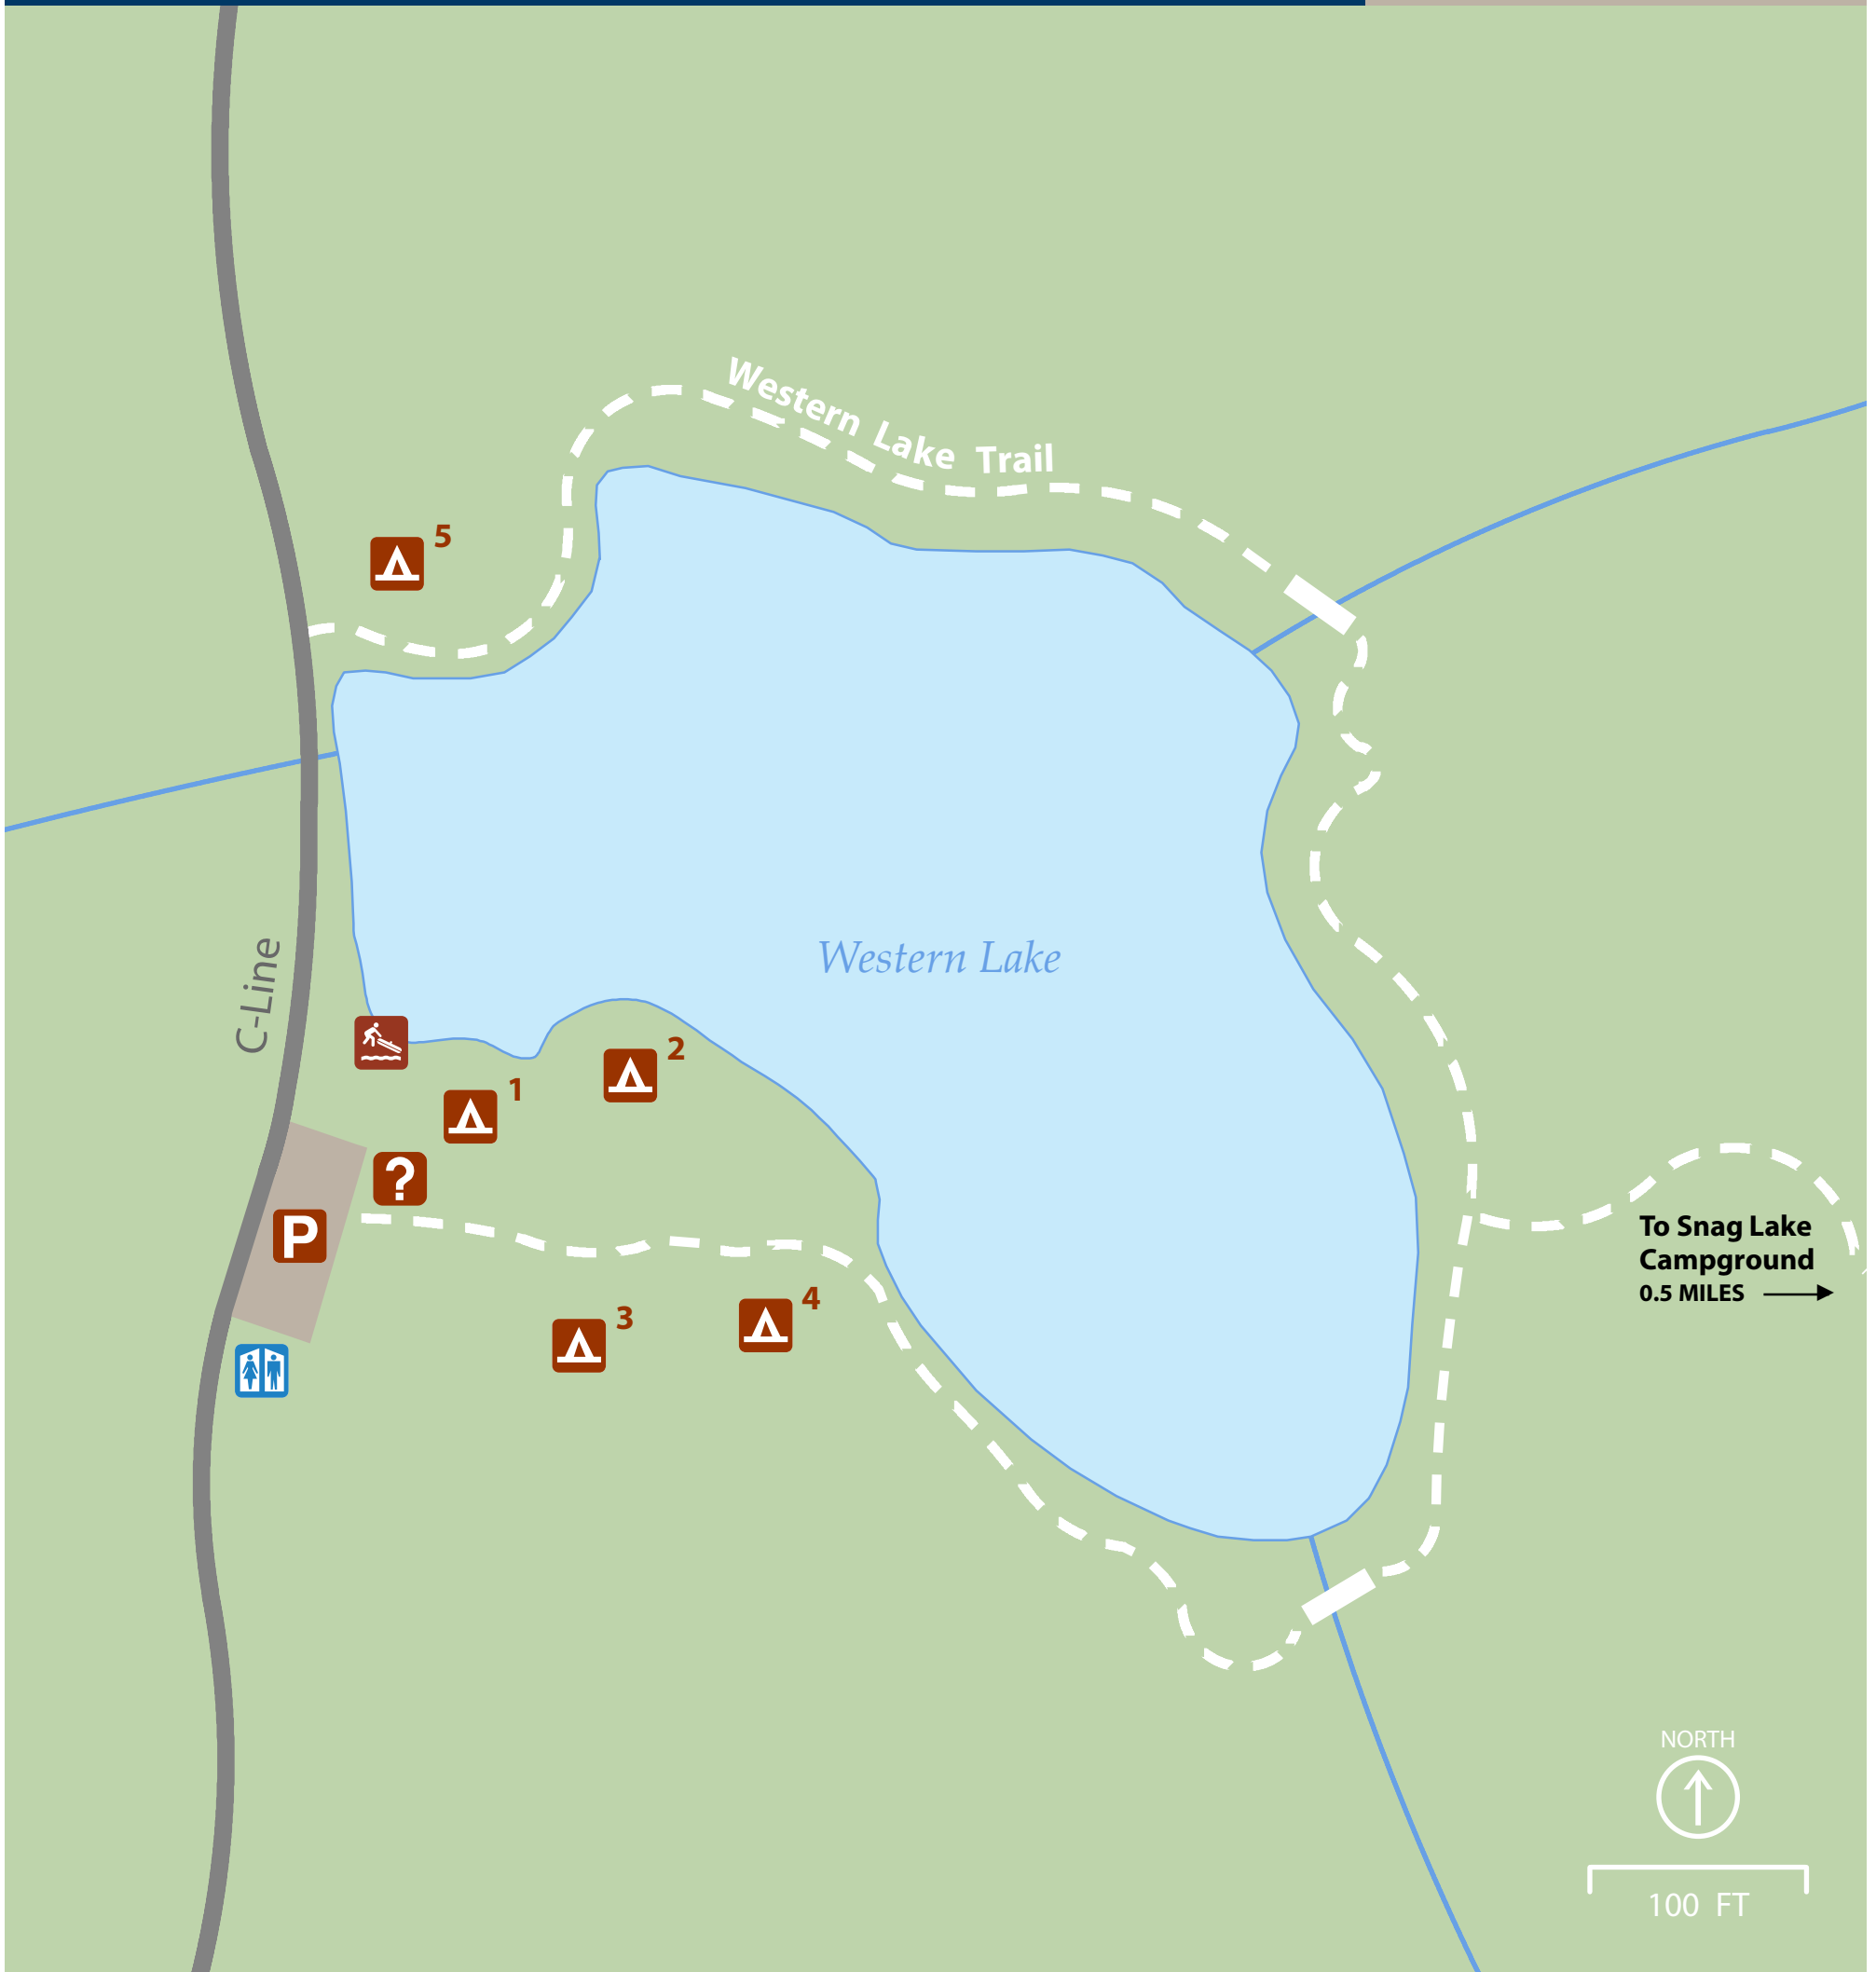

Western Lake Campground

Discover Pass required
for vehicles

discoverpass.wa.gov

Radar Ridge
State Forest

Please stay on designated trails. If a trail is not posted with DNR signs, and does not appear on DNR maps, it is not approved for public use.

- Campsite
 - Trail
 - Parking
 - Road
 - Information
 - DNR Trust Lands
 - Toilet (ADA*)
 - Non-Motorized Hand Boat Launch
- To report illegal activities, call 360-577-2025, pacific-cascade.region@dnr.wa.gov

For current trail conditions, scan here

Know the rules - scan here to learn more

*ADA (Americans with Disabilities Act)

No reservations. First come first served. Dogs allowed on leash. Dispose of pet waste appropriately.