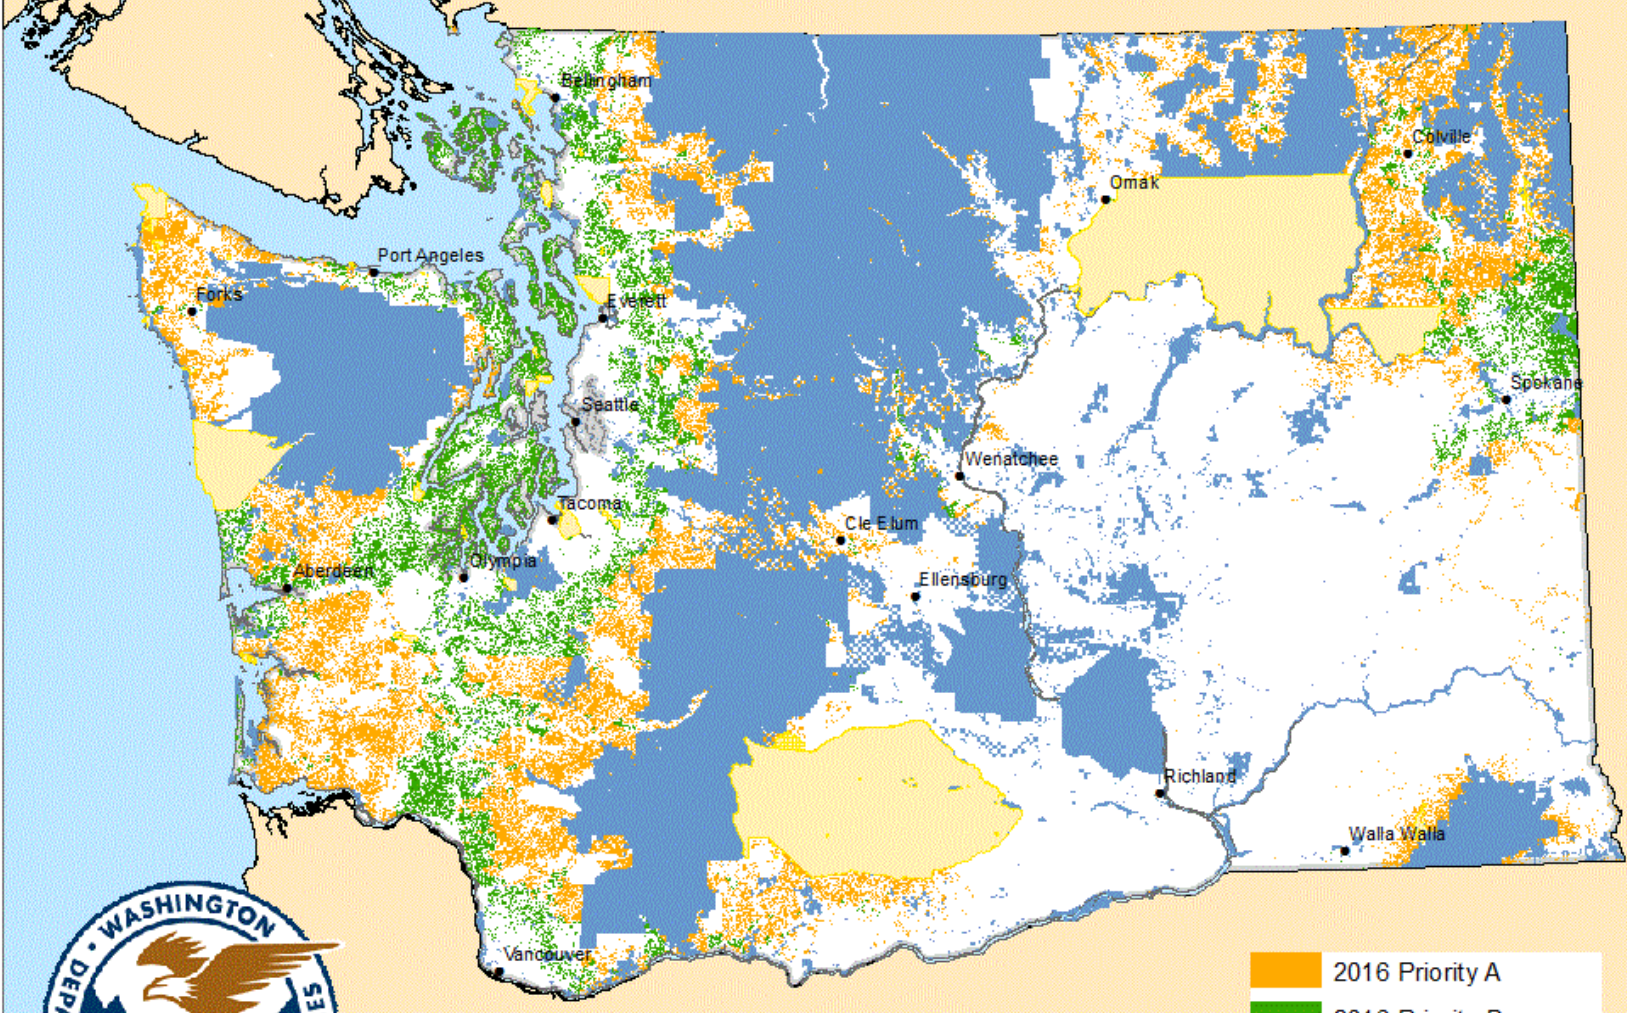

2016 Forest Legacy Priority Areas (Using 2014 Annual Population Estimates)

- 2016 Priority A
- 2016 Priority B
- Non-DNR Public Lands
- Tribal Lands