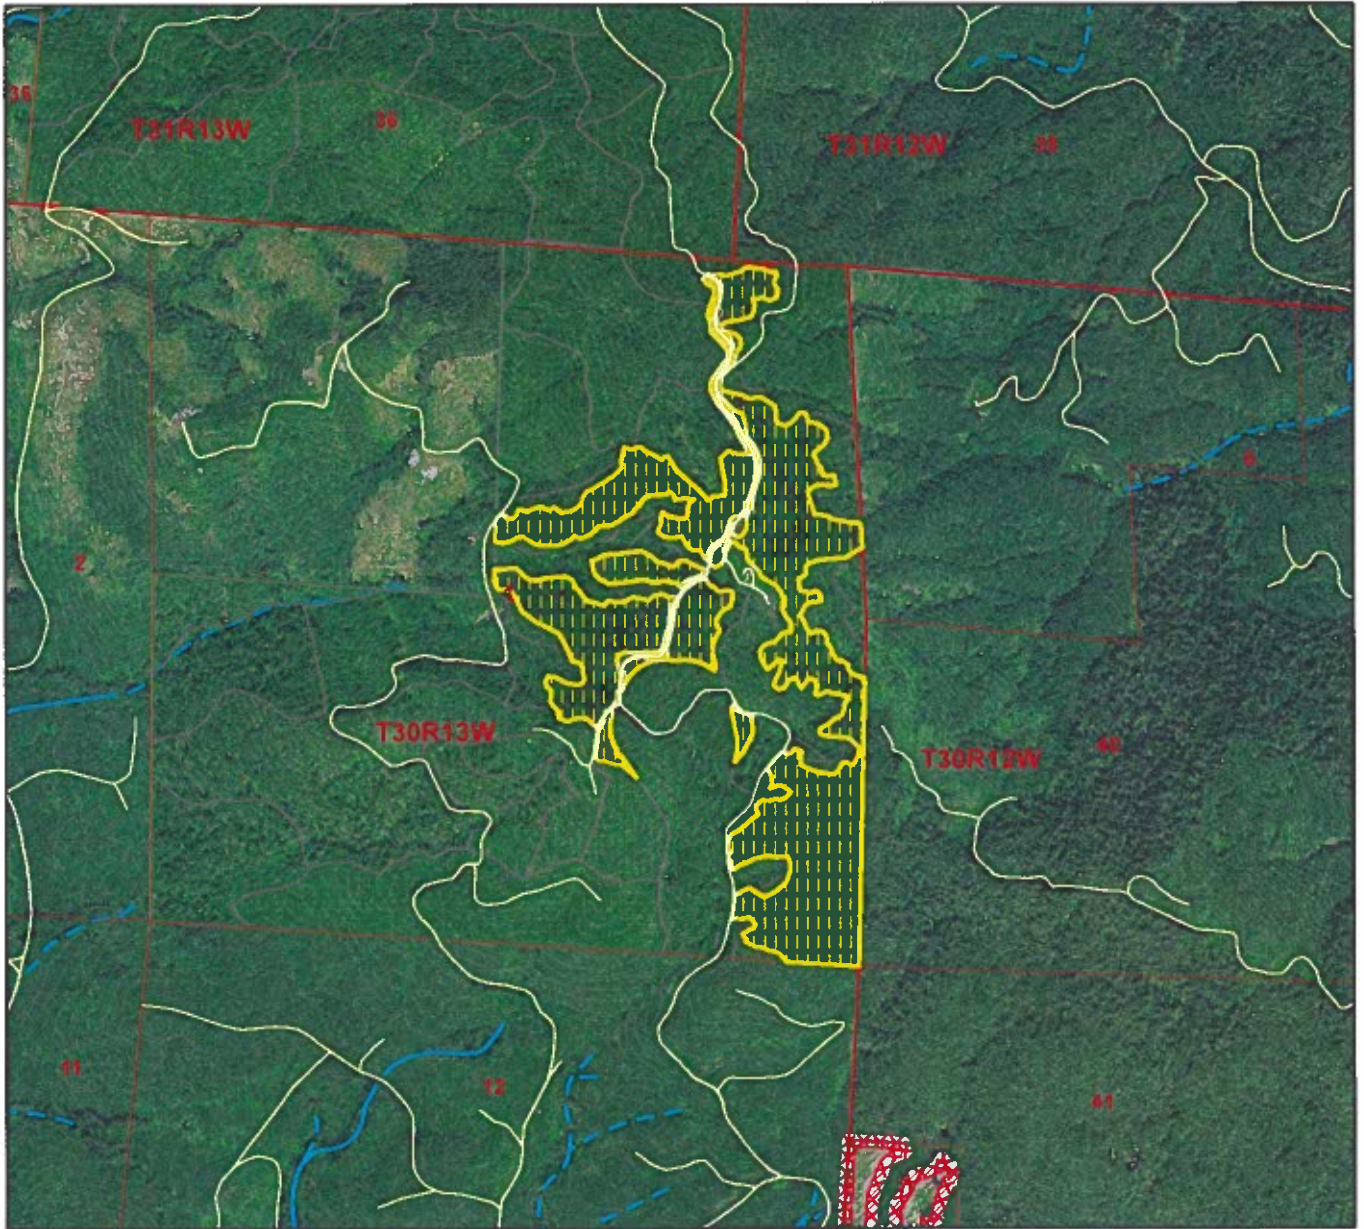

2618236

Harvest Unit Adjacency Map

Sale Name: BLUE VIEW
 Sale District: SEKIU
 Sale Date: April, 2024
 Sale Unit(s): All (4) Units
 Sale Location: T30R13W 1

This color map is produced by the Washington Department of Natural Resources (DNR), for discussion purposes only. If the copy you have is black and white, some of the information may not read correctly. Wetland locations are from the National Wetland Inventory (NWI) database. They are incomplete and may need field verification. The source data for this map is stored on the DNR's Geographic Information System. Although the DNR makes every reasonable effort to keep such data current, it cannot and does not accept liability for any errors or omissions. No warranty accompanies this material. Refer to the SEPA Checklist for additional detail.

- | | | | |
|-------------------|----------------|----------------|--------------------|
| Sold Sales | 76+ Years old | Type 1 Streams | 303D Listed Water |
| 0 - 25 Years old | Other/Unknown | Type 2 Streams | DNR-Managed Land |
| 26 - 50 Years old | Open Water | Type 3 Streams | DNR NAP's & NRCA's |
| 51 - 75 Years old | Wetlands (NWI) | Type 4 Streams | BLUE VIEW |

*Sold Sales represent data from last 7 years only

Map created on: 1/4/2024