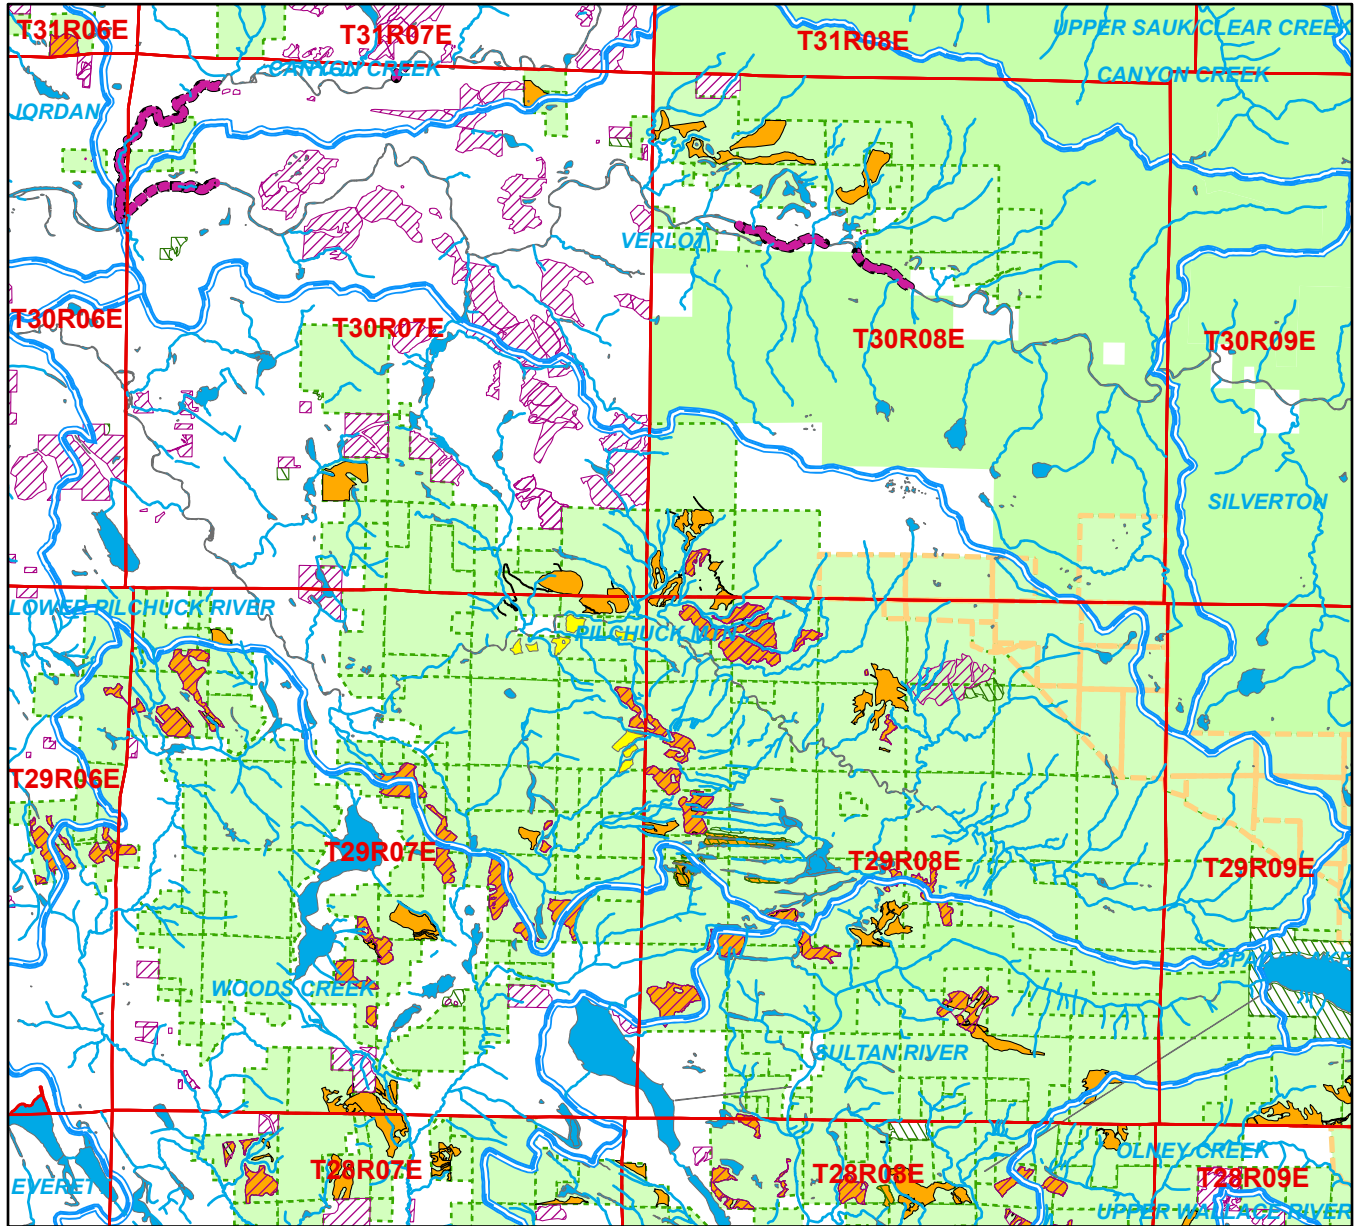

# Watershed Administrative Unit Map

Sale Name: BOLOGNA  
 Sale District: STARBIRD  
 Sale Date: June, 2024  
 Sale Location: T29R07E 1, 2, 12, 13  
 WAU: Pilchuck Mtn  
 WAU Acres: 41340.6

28	27	26	25	30	29	28
33	34	35	36	31	32	33
4	3	2	1	6	5	4
9	10	11	12	7	8	9
16	15	14	13	18	17	16
21	22	23	24	19	20	21

This color map is produced by the Washington Department of Natural Resources (DNR), for discussion purposes only. If the copy you have is black and white, some of the information may not read correctly. Wetland locations are from the National Wetland Inventory (NWI) database. They are incomplete and may need field verification. The source data for this map is stored on the DNR's Geographic Information System. Although the DNR makes every reasonable effort to keep such data current, it cannot and does not accept liability for any errors or omissions. No warranty accompanies this material. Refer to the SEPA Checklist for additional detail.

- Sold Sales
- 0 - 25 Years old
- 26 - 50 Years old
- 51 - 75 Years old
- 76+ Years old
- Other/Unknown
- Open Water
- Wetlands (NWI)
- Type 1 Streams
- Type 2 Streams
- Type 3 Streams
- Type 4 Streams
- 303D Listed Water
- 40-Ft. Contours
- DNR-Managed Land
- DNR NAP's & NRCA's

\*Sold Sales, Even-Aged and Uneven-Aged Approved represent data from last seven years only

Map created on: 2/1/2024